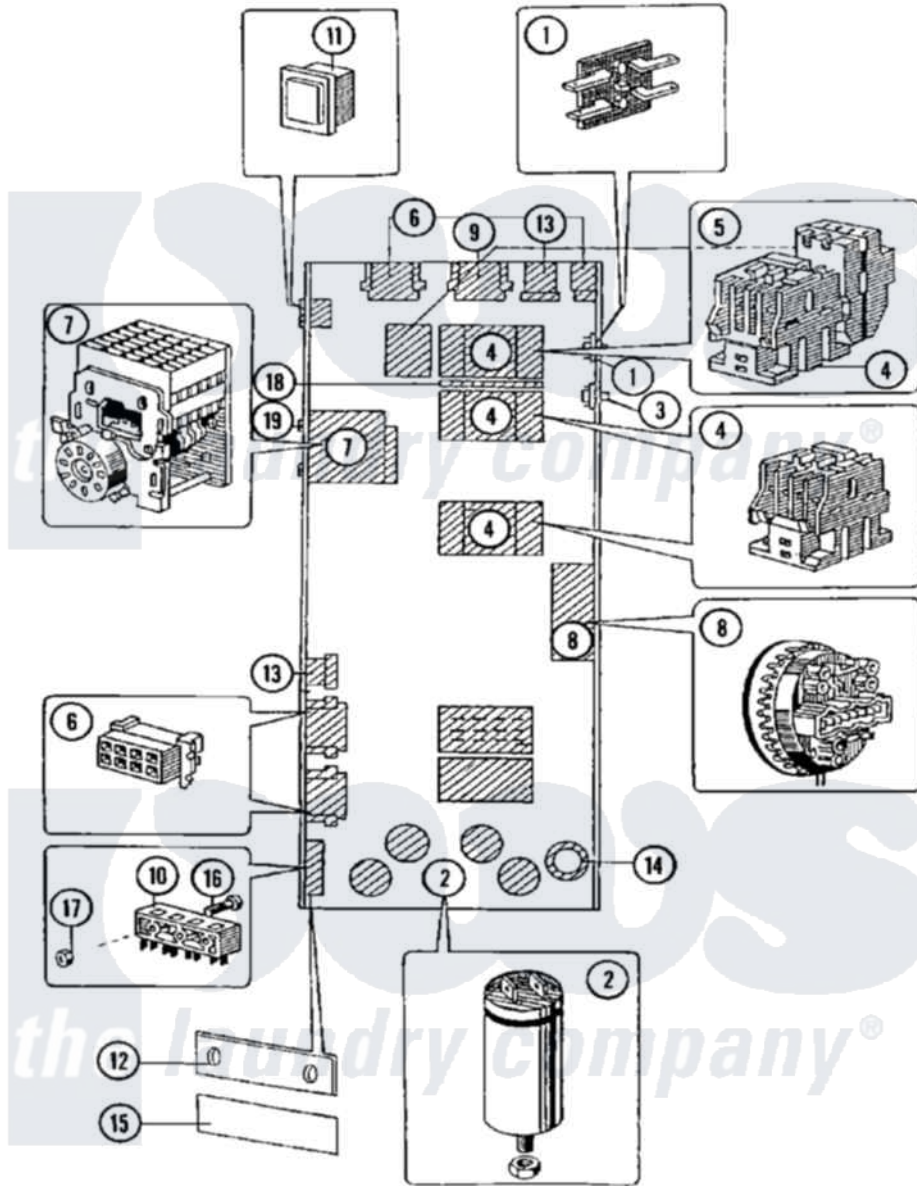

Maytag MFR50PCAVS 04 - MAIN CONTROLS

Maytag Commercial Maytag MFR50PCAVS Washer Parts Parts Diagram 04 - MAIN CONTROLS
 Click on the part number to view part

Item	Original Part Number	Replaced By	Status	Part Description
001	23001094			Bridge, Rectifier
002	23001096			Capacitor
"	23001098			Capacitor
003	23001099			Socket, Pc Board Socket
004	23001100	23003750		Frequency Inverter Contactor
"	23001101	23003751		Contactora Lc1 D12
005	23001105	23003761		Overload Relay LR2D
"	23001107	23003759		Overload Relay LR2D
006	23001109			Housing, Connector
007	23001110			Timer, Reversing
008	23001111	23001513		Switch, Water Level
"	23002176	23001513		Switch, Water Level
009	23001112			Housing, Connector
010	23002154			Housing, Connector
011	23001114			Rocker Switch, Prewash/No Prew
012	23001115			Terminal Block Insulation

013	23001116		Housing, Connector
014	23001117		Ring, Rubber
015	23001118		Sticker, Liquid Soap
016	23001089		Screw
017	23001055	23001014	Nut M4
018	23001119	23003762	Mechanical Interlock
019	23001069		Screw
020	NLA	Not Available	SCREW (M6 X 25)
021	23001515	23001312	Mut M6
022	NLA	Not Available	WASHER (M6)
023	23001518		SERIES 15 - NO LONGER NEEDED
"	NLA	Not Available	NET FILTER
024	23001465		Sticker, Electricity Warning
025	NLA	Not Available	STICKER
026	NLA	Not Available	LABEL, EARTH