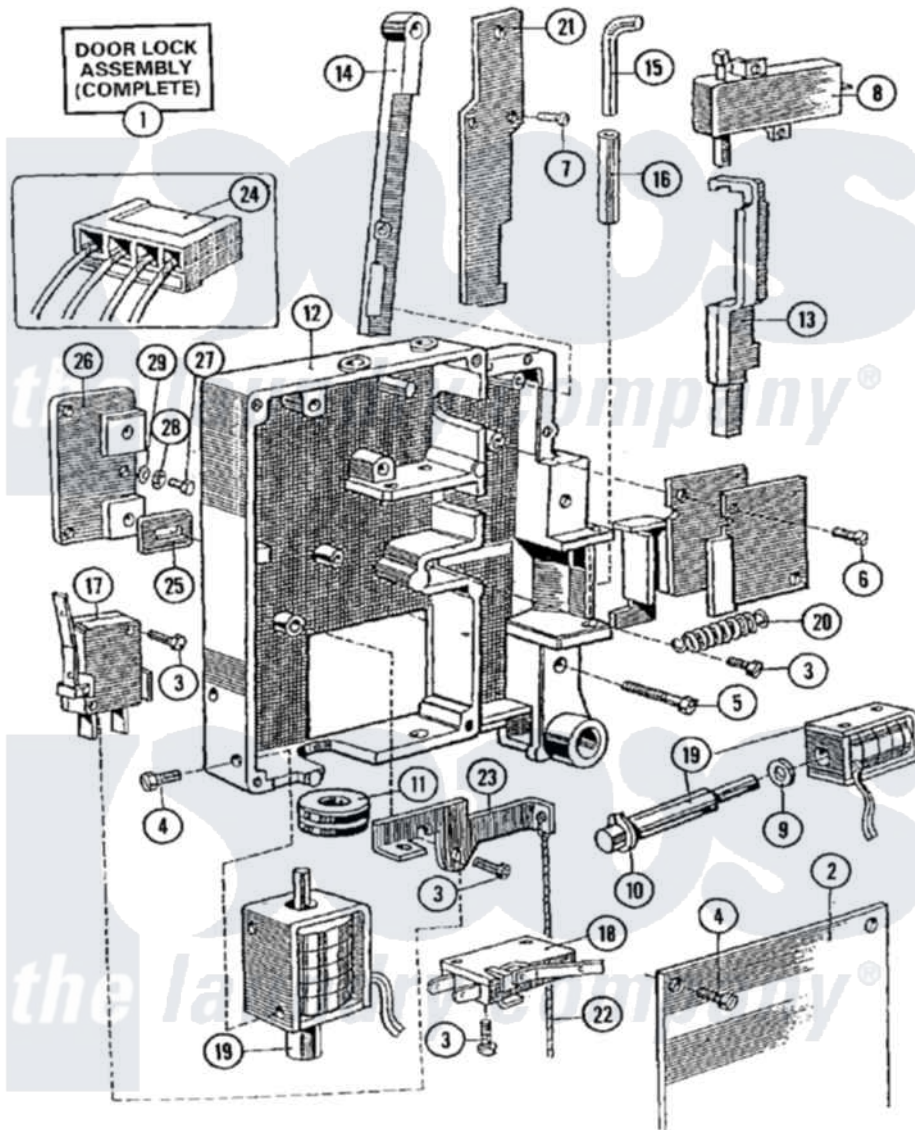

Maytag MFR50PCAVS 05 - DOOR LOCK ASSEMBLY

Maytag Commercial Maytag MFR50PCAVS Washer Parts Parts Diagram 05 - DOOR LOCK ASSEMBLY
 Click on the part number to view part

Item	Original Part Number	Replaced By	Status	Part Description
001	23001129	23003679		Door Latch Complete
002	23001130			Plate, Cover
003	23001131			Screw
004	23001132			Screw
005	23001133			Screw
006	23001070			Screw
007	23001134			Bolt
008	23001135			Bimetal, Actuator
009	23001136			Washer
010	23001137			Ring, Retaining
011	23001138			Bushing, Cable Passage
012	23001139	Y23002898		Ground, Plate Lock
013	23001140			Small Lock Hook
014	23001141			Bar, Handle Latch
015	23001142			Retainer, Lock Tube
016	23001143			Tube, Lock

017	23001144		Microswitch, Lever
018	23001145		Microswitch, Lever
019	23001146		Coil
"	23001147		Coil
020	23001148	23002900	Spring, Locking Part
021	23001149		Leaf Spring, Latch Bar
022	23001152		Cord, Emergency Opening
023	23001153		Lever, Emergency Opening
024	23001154		Wiring Harness, Doorlock
025	23001155	23001368	Shim, Hinge Base
026	23001156		Spacer, Lock
027	23001157		Bolt
028	23001158		Lockwasher
029	23001159		Washer Lu