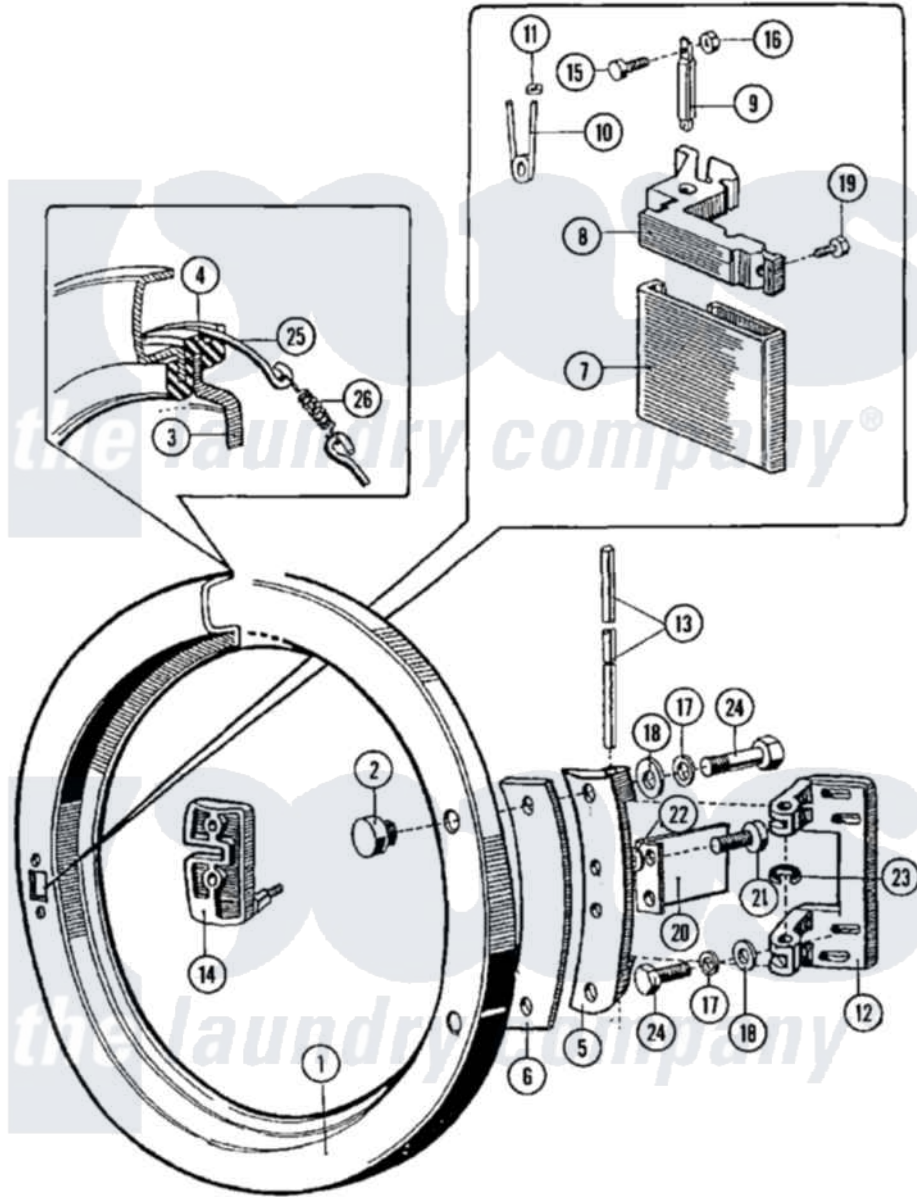

# Maytag MFR50PCAVS 06 - DOOR

Maytag [Commercial Maytag MFR50PCAVS Washer Parts](#) Parts Diagram 06 - DOOR  
 Click on the part number to view part

Item	Original Part Number	Replaced By	Status	Part Description
001	<a href="#">23001161</a>			Ring, Door
002	<a href="#">23001162</a>			Nut, Ornamental
003	<a href="#">23001163</a>			Glass, Door
004	<a href="#">23001164</a>			Gasket, Door Glass
005	<a href="#">23001165</a>			Plate, Hinge
006	<a href="#">23001166</a>			Shim, Hinge Plate
007	23001510	<a href="#">12001889</a>		Kit, Door HANdle Assembly HANdle Front And Back Included
"	23003631	<a href="#">12001889</a>		Kit, Door HANdle Assembly HANdle Front And Back Included
"	23003632	<a href="#">12001889</a>		Kit, Door HANdle Assembly HANdle Front And Back Included
"	23003700	<a href="#">12001889</a>		Kit, Door HANdle Assembly HANdle Front And Back Included
008	<a href="#">23003634</a>			Lever, Door

"	NLA	Not Available	LEVER, HANDLE
009	<a href="#">23001168</a>		Door Handle Pivot Pin
010	<a href="#">23001169</a>		Spring, Handle Lever
011	23001057	<a href="#">23002499</a>	Spring Retaining Clip
"	<a href="#">23001170</a>		Fastener, Spring
012	<a href="#">23001171</a>		Base, Hinge
013	<a href="#">23001172</a>		Shaft, Door Hinge
014	<a href="#">23001173</a>		Handle, Lever Plate
015	<a href="#">23001175</a>		Screw
"	<a href="#">23002937</a>		Screw
016	23001176	<a href="#">23001312</a>	Mut M6
017	<a href="#">23001158</a>		Lockwasher
018	<a href="#">23001159</a>		Washer Lu
019	<a href="#">23001177</a>		Screw
"	<a href="#">23001372</a>		Screw
020	<a href="#">23001178</a>		Microswitch, Activating Plate
021	<a href="#">23001179</a>		Screw
022	23001180	<a href="#">23001056</a>	Ring, Shaft Locking
023	<a href="#">23001181</a>		Ring, Retaining
024	<a href="#">23001182</a>		Bolt
025	<a href="#">23001185</a>		Doorseal, Tension Ring
026	<a href="#">23001186</a>		Doorspring, Tension Spring