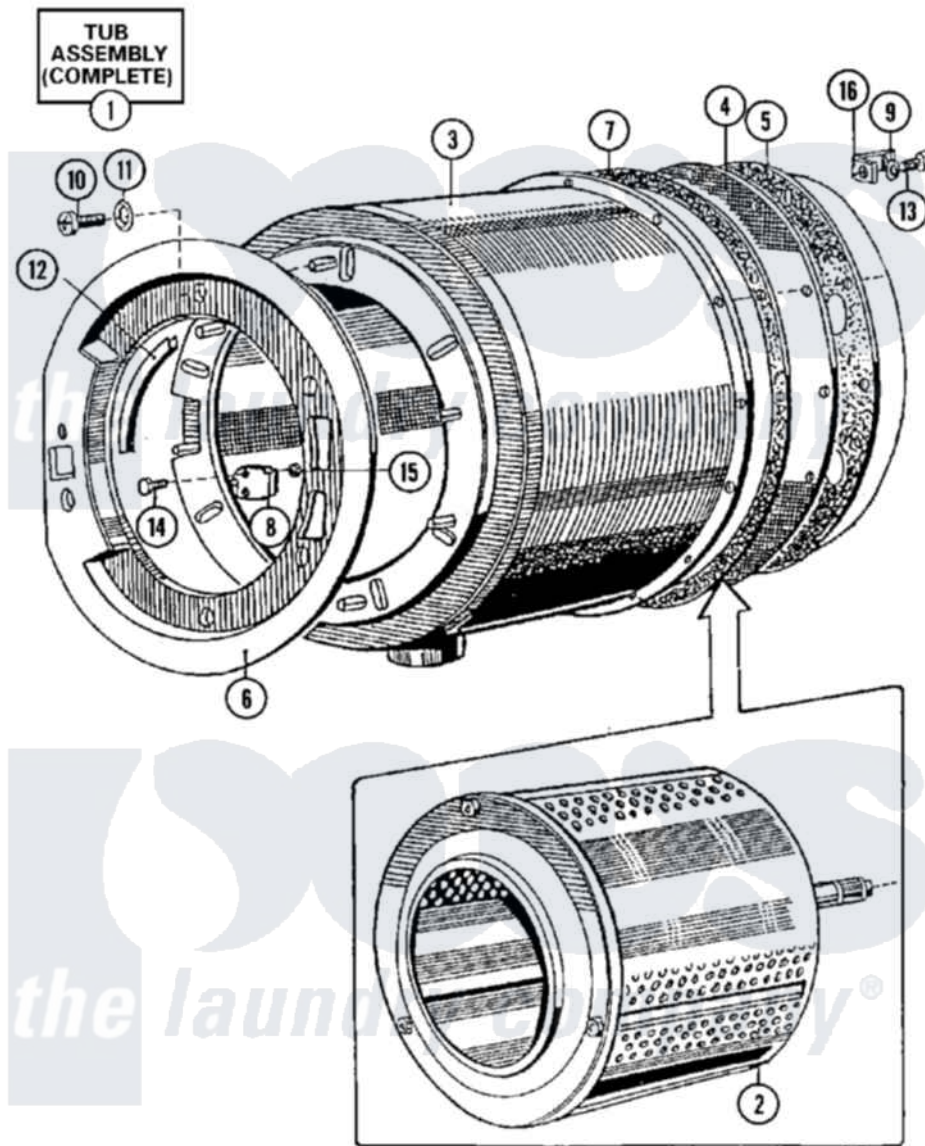

Maytag MFR50PCAVS 07 - BASKET & OUTER SHELL ASSEMBLY

Maytag [Commercial Maytag MFR50PCAVS Washer Parts](#) Parts Diagram 07 - BASKET & OUTER SHELL ASSEMBLY

[Click on the part number to view part](#)

Item	Original Part Number	Replaced By	Status	Part Description
001	NLA		Not Available	TUB (COMPLETE)
002	23001190	23003818		Drum And Shaft Mfr 50
003	23001192	23002971		Shell, Outer
004	23001194			Backplate
005	23001196			Backplate
"	23003981			Bearing Housing Stud 14mm
006	23001198			Shield
007	23001199			Gasket, Rear Shell
008	23001200			Hinge, Mirco Switch
009	23001203			Washer
010	23001177			Screw
011	23001204			Washer, Finishing
012	23001088	23002473		Rubber, Protective
013	23001205			Bolt
014	23001089			Screw
015	23001055	23001014		Nut M4