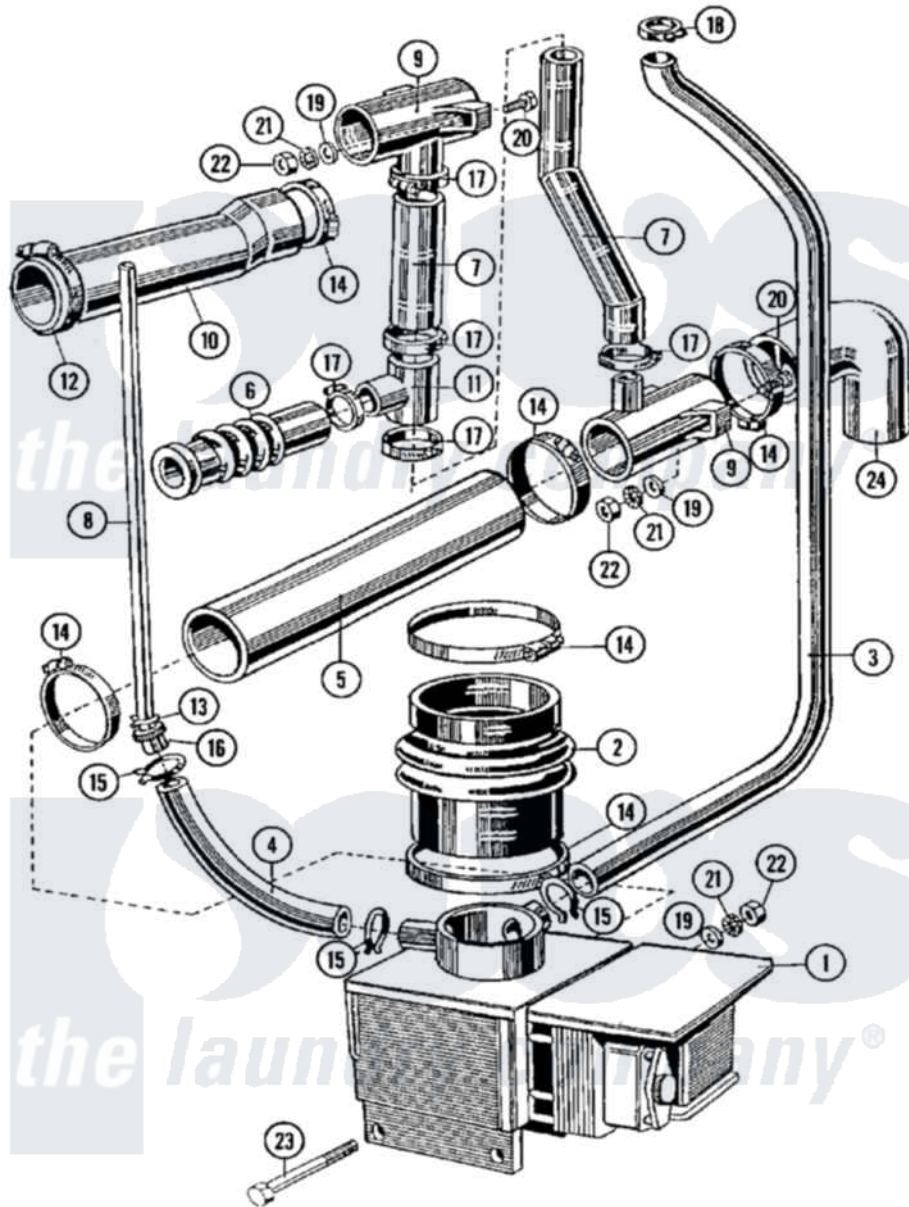

Maytag MFR50PCAVS 09 - DRAIN & HOSE ASSEMBLY

Maytag [Commercial Maytag MFR50PCAVS Washer Parts](#) Parts Diagram 09 - DRAIN & HOSE ASSEMBLY
 Click on the part number to view part

Item	Original Part Number	Replaced By	Status	Part Description
001	23001244			Valve, Drain
"	23002321			Motor, Drain
002	23001245			Tub To Drain Hose
003	23001246			Lower Pressure Switch Hose
004	23001247			Hose, Air Dome
005	23001248			Hose, Drain
006	23001250			Corrugated Vent Hose
007	23001251			Lower Overflow Hose
008	23001252			Upper Pressure Switch Hose
009	23001253			Tee, Drain
010	23001254	23004241		Hopper To T-Hose
011	23001255			Tee, Overflow Hose
012	23001256	34001289		Clamp, Hose
013	23001257	596669		Clamp, Manifold
014	23001258	696392		Hose Clamp
015	23001259			Clamp, Corbin

016	23001260		Pressure Switch Hose Fitting
017	23001261	616099	Clamp
018	23001262	616099	Clamp
019	23001263		Washer
020	23001264		Bolt M8x20
021	23001265		Washer
022	23001266		Nut M8
023	23001267	23002908	Screw
024	23001268	23002015	Elbow