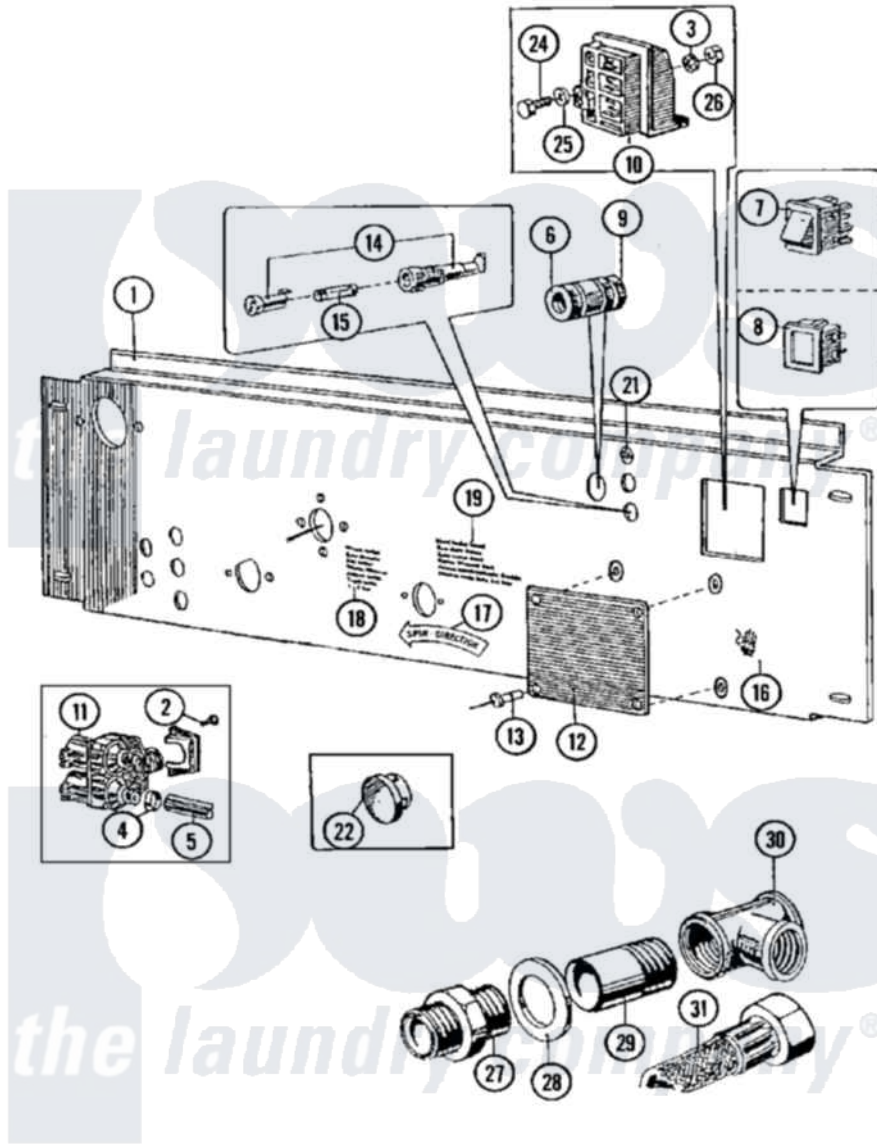

Maytag MFR50PCAVS 13 - WATER VALVE & REAR PANEL

Maytag Commercial Maytag MFR50PCAVS Washer Parts Parts Diagram 13 - WATER VALVE & REAR PANEL
 Click on the part number to view part

Item	Original Part Number	Replaced By	Status	Part Description
001	23001339	23002455		Nut, Rapid
"	23001503			Panel, Valve
002	23001361			Bolt
003	23001013			Lock Washer External Teeth M4
004	23001506	596669		Clamp, Manifold
005	23001507			Waterhose
006	23001450			Swivel
007	23001529			Button
008	23001452			Square Plug
009	23001453			Nut, Swivel
010	23001454			Block, Terminal Connection
011	23001455			Valve, Two Way
"	23001522			Screw
"	NLA		Not Available	VALVES, PLATE
012	23001460			Plate, Identification
013	23001461			Rivets, Blind

014	23001462		Holder, Fuse
015	23001508		Fuse
016	23001465		Sticker, Electricity Warning
017	23001468		Sticker, Spin Direction
018	23001469		Sticker, Hot Water
019	23001471		Sticker, Cold Soft Water
020	23001509		Sticker, Pipe Thread
021	NLA	Not Available	STICKER (1A)
022	NLA	Not Available	PLUG, LIQUID SOAP OPENING
023	23001477		Adapter
024	NLA	Not Available	SCREW (M 4 X 16 BRASS)
025	NLA	Not Available	WASHER (DIA. 9 X 4.3 X 0.8)
026	23001481	23001014	Nut M4
027	23001482		Connection
028	23001483		Washer
029	23001484		Extension, Brass Pipe Thread
030	23001485		Tee, 3/4" Pipe Thread
031	23001523		North American, Hose