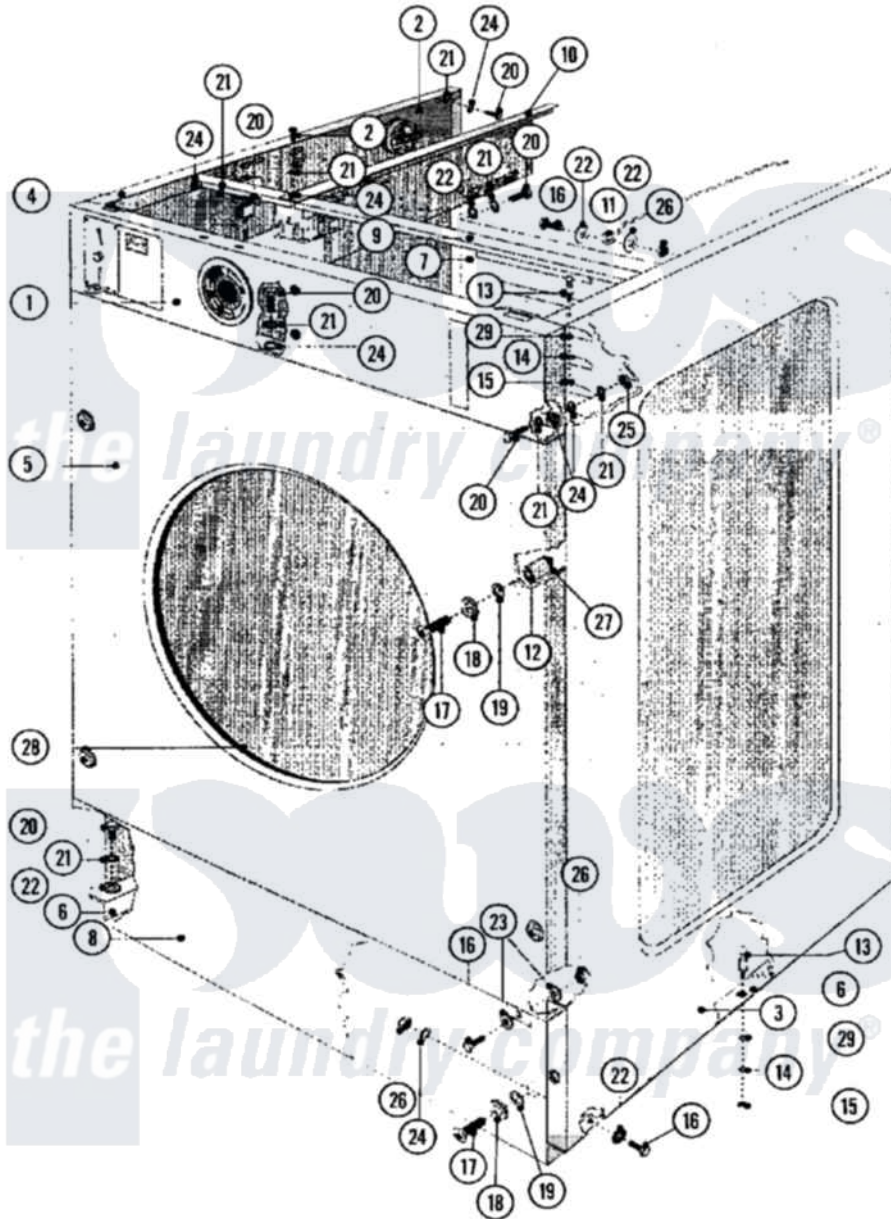

Maytag MFR50PCAVS 15 - CABINET (SERIES 11)

Maytag Commercial Maytag MFR50PCAVS Washer Parts Parts Diagram 15 - CABINET (SERIES 11)
 Click on the part number to view part

Item	Original Part Number	Replaced By	Status	Part Description
001	23002849			Panel, Control
002	23002850			Components, Box Elec.
"	NLA		Not Available	HOLDER, CONDENSER
003	23002962			Panel, Side
004	23002963			Panel, Side
005	23001320			Panel, Front
"	23002853			Panel, Front
006	23002964			Support, Panel
"	23002965			Support, Panel
007	23002856			Plate, Back
008	23002857			Panel, Service
009	23002858	23001327		Beam, Cross
010	23001329			Holder, Box
011	23001330			Rod, Top Panel Support
012	23002860			Tube, Distance
013	23001332			Alignment Pin

014	23002465	23004485	Lock Washer M5
015	23002466	8184504	Nut
016	23002861		Screw Lu
017	23002456	23003478	Screw
018	23001337	23002457	Washer M6
019	23001338	23002458	Washer
020	23002354	23002461	Screw
021	23002756		Lockwasher
022	23001309		Washer Lu
023	23001203		Washer
024	23002282	23001027	Washer
025	23002436	Not Available	NUT (M6)
026	23002471	23001310	Nut, Self Locking
027	23001339	23002455	Nut, Rapid
028	23001088	23002473	Rubber, Protective
029	23002862	23001708	Washer