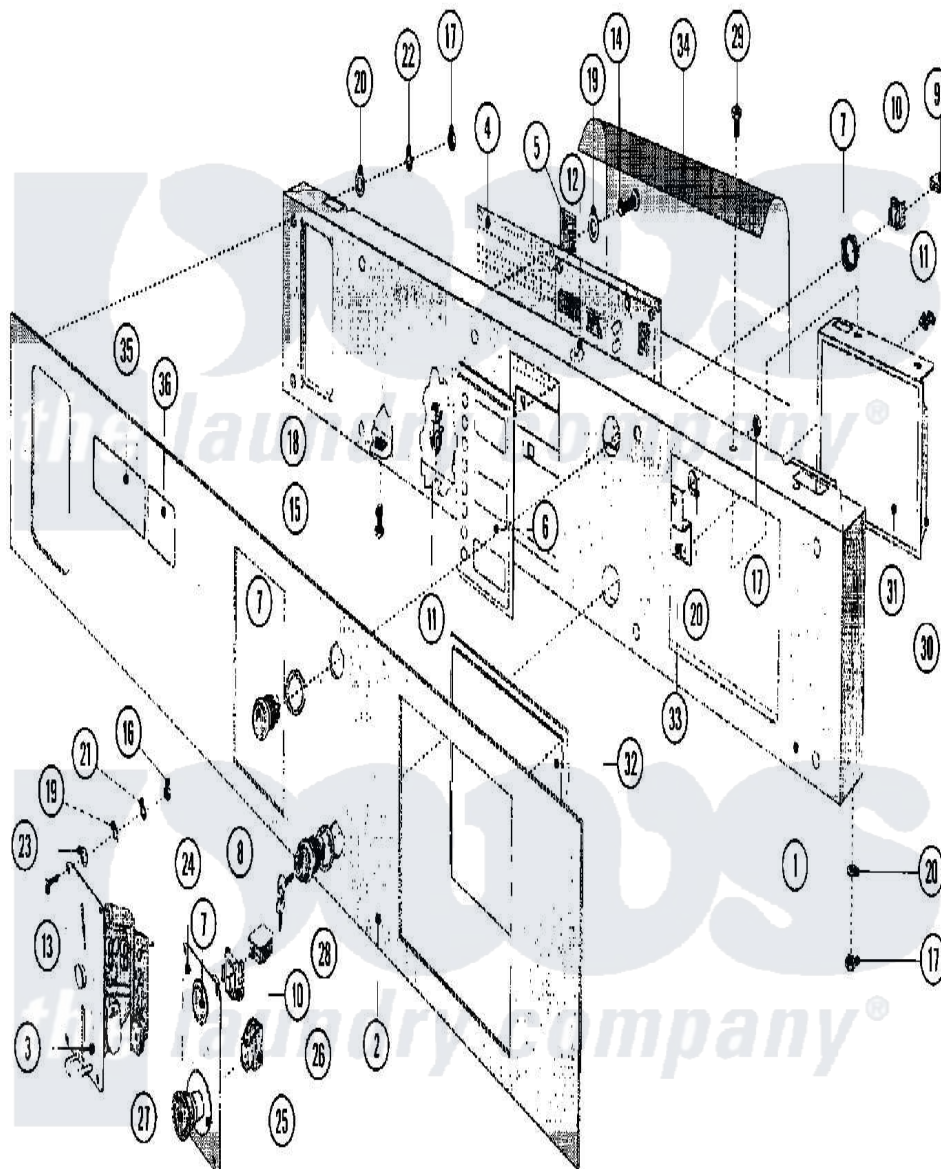

Maytag MFR50PCAVS 16 - CONTROL PANEL (PC MODELS SERIES 11)

Maytag [Commercial Maytag MFR50PCAVS Washer Parts](#) Parts Diagram 16 - CONTROL PANEL (PC MODELS SERIES 11)

[Click on the part number to view part](#)

Item	Original Part Number	Replaced By	Status	Part Description
001	NLA		Not Available	PANEL, CONTROL
002	NLA		Not Available	PANEL, CONTROL (W/COIN METER)
003	23001063			Meter, Coin
004	23001525			Microprocessor
005	23003741			Controller, Apl283a V1.07
006	23001526			Plexi, Microprocessor
007	23001537	12001897		Kit- Key S
008	23001538	12001896		Kit- Key S
009	23001541			Block, Contact
010	23001540			Adapter, Contact Block
011	23001542			Holder, Board
012	NLA		Not Available	LABEL, EARTH
013	23001064			Screw, Ornamental
014	23002869			Screw
015	NLA		Not Available	BOLT (M6X16)

016	23002500		Washer, Lock
017	23002399	23001014	Nut M4
018	23001339	23002455	Nut, Rapid
019	23002174	23003654	Washer M3.2
020	23001545	23002504	Washer M4
021	NLA	Not Available	LOCKWASHER (M3)
022	23002111	23001013	Lock Washer External Teeth M4
023	23001610	23002438	Washer M4.3
024	23002871		PLATE, LABEL
025	23002330	Not Available	LABEL, CENTRAL STOP
026	23002331		Contact, Central Stop
027	23002332		Knob, Central Stop
028	23002873		Block, Contact
029	23002423	23001361	Bolt
030	NLA	Not Available	HOLDER, PLEXI
031	NLA	Not Available	PLATE, INSERT
032	23002875		Plexi
033	NLA	Not Available	SUPPORT, SIDE PANELS
034	NLA	Not Available	COVER, PLASTIC
035	NLA	Not Available	PLATE, INDEX
036	NLA	Not Available	PLATE, INSERT