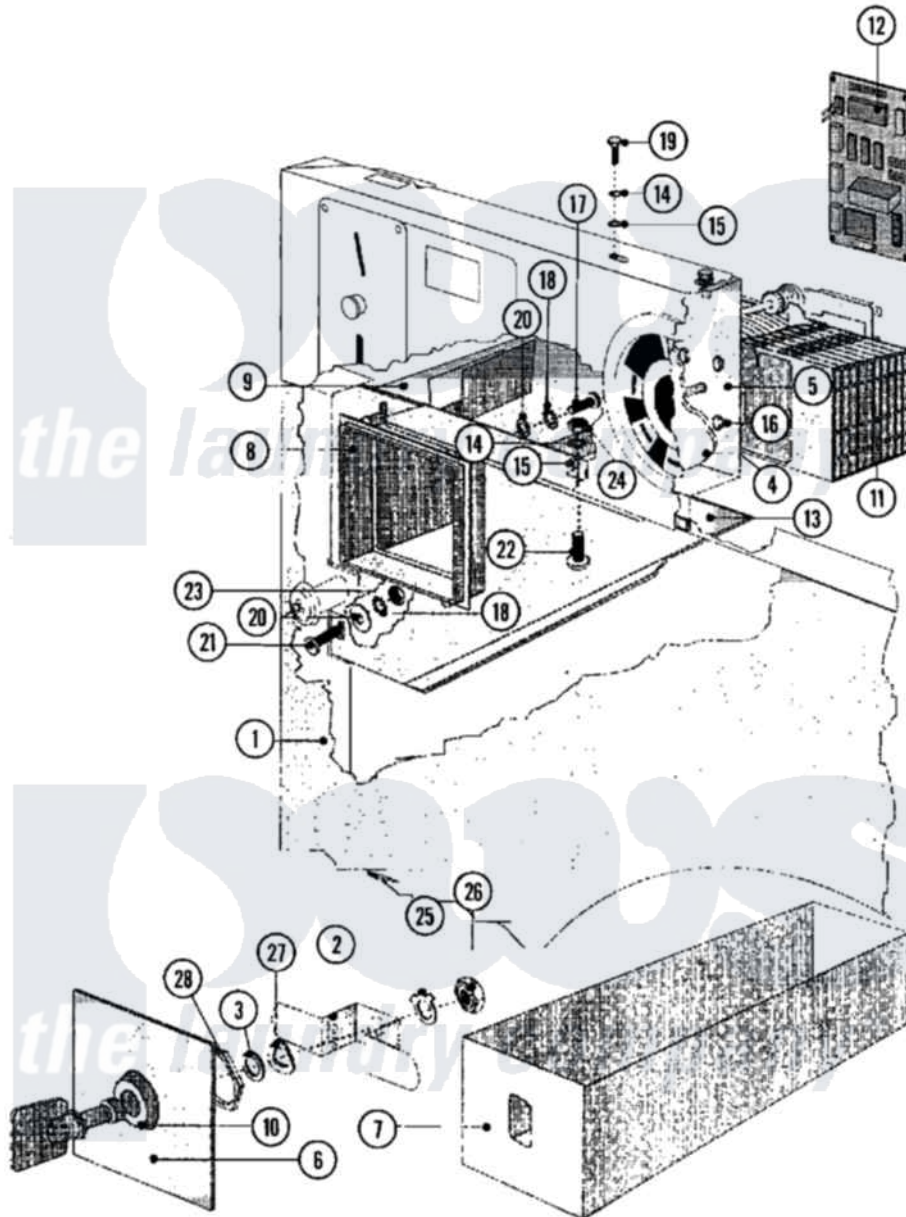

Maytag MFR50PCAVS 17 - TIMER & COIN ASSEMBLY (SERIES 11)

Maytag Commercial Maytag MFR50PCAVS Washer Parts Parts Diagram 17 - TIMER & COIN ASSEMBLY (SERIES 11)
 Click on the part number to view part

Item	Original Part Number	Replaced By	Status	Part Description
001	23001320			Panel, Front
"	NLA		Not Available	PANEL, FRONT (SS)OPL
002	23002879			Cam, Coin Lock Box
003	23001580			Washer
004	23001060			Disc, Timer Indicator
005	23002880			Timer, Support
006	23002881			Plate, Coin Vault Ornamental
007	23002882			Box, Coin
008	23002883			Vault, Ornamental
009	23002884			Vault, Coin Lu
010	23002885			Lock, Coin Vault
011	23001065			Timer
"	23002203			Motor, Timer
"	23002204			Motor, Timer
012	23001066			Counter, Coin
"	23001693	23001066		Counter, Coin

013	23001502		Support, Coin Vault
014	23002756		Lockwasher
015	23001027		Washer
016	23002886		Screw
017	23002423	23001361	Bolt
018	23002111	23001013	Lock Washer External Teeth M4
019	23002354	23002461	Screw
020	23001610	23002438	Washer M4.3
021	23001012		Screw
022	NLA	Not Available	SCREW (M6X12)
023	23002399	23001014	Nut M4
024	23002436	Not Available	NUT (M6)
025	NLA	Not Available	WASHER, SELF LOCKING
026	NLA	Not Available	NUT, LOCK (SMALL)
027	NLA	Not Available	WASHER, SPRING LOCK
028	NLA	Not Available	NUT, LOCK (BIG)
029	23001038		Conversion Kit
"	23002195		Pc-Pn Conversion Kit
"	23002333		Pc To Pn Conversion
"	23002334		Mc To MN Convers.