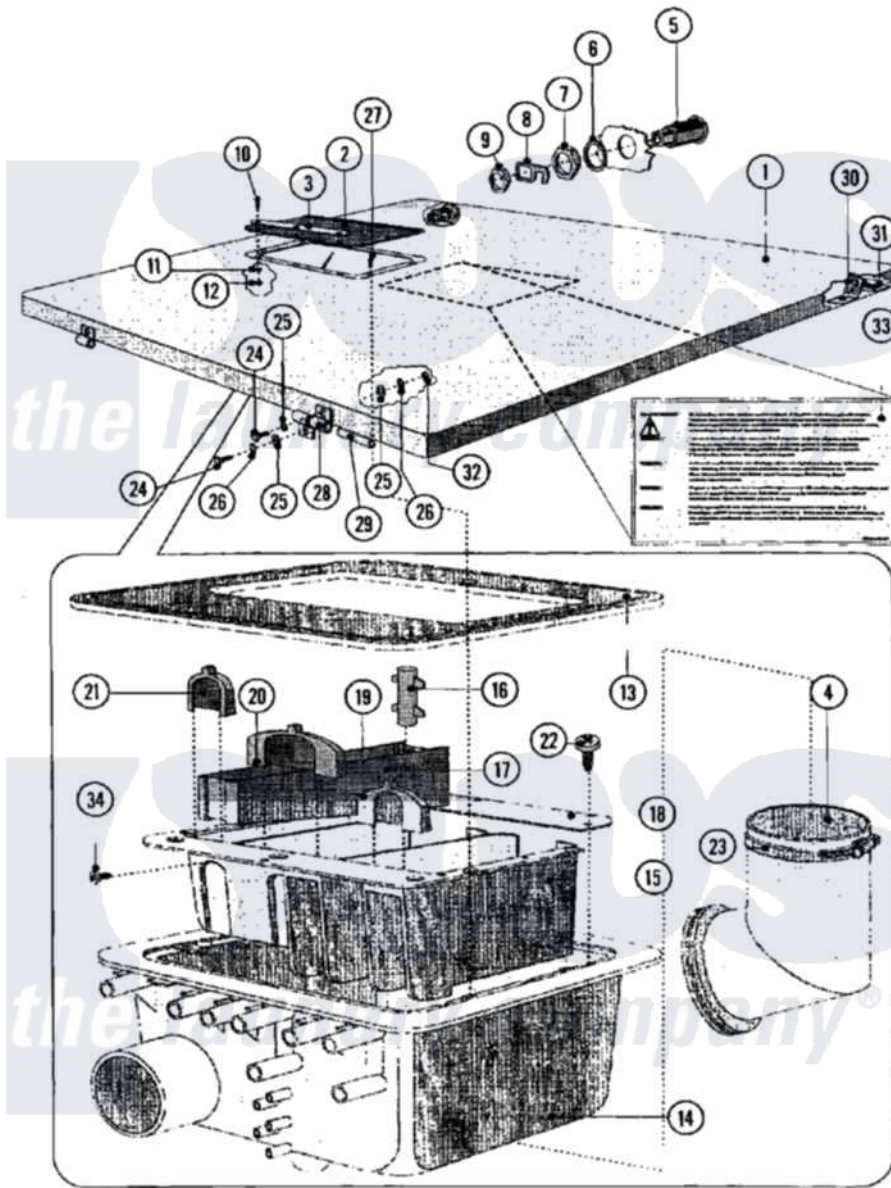

Maytag MFR50PCAVS 18 - SOAP BOX & TOP COVER ASSEMBLY(SERIES 11)

Maytag Commercial Maytag MFR50PCAVS Washer Parts Parts Diagram 18 - SOAP BOX & TOP COVER ASSEMBLY(SERIES 11)

Click on the part number to view part

Item	Original Part Number	Replaced By	Status	Part Description
001	23002968	23001002		Cover, Top
002	23001003			Rubber Cover, Soap Box
003	23002893			Lath, Rubber Cover Soap Hopper
004	23001005			Rubber Hose, Soap Box
005	23001006			Lock, Top Panel
"	23002673			Key-Top Panel
006	23001007			Washer M21x27x1
007	23001008			Nut, Lock
008	23001009			Hook, Lock
"	23001010			Hook, Lock
009	23001011			Nut
010	23001012			Screw
011	23001636	23002674		Spring, Lock Washer
012	23002652			Nut

013	23001015		Rubber Seal, Soap Box
014	23001016		External Soap Hopper
015	23001017		Soap Hopper Insert
016	23001018		Syphon Hose
017	23001019		Fabric Softner Insert
018	23001020		Insert Retainer
019	23001021		Prewash Diverter
020	23001022		Mainwash Diverter
021	23001023		Fabric Softner Diverter
022	23001024	23003782	Screw 3 Stainless Steel Lu
023	23001025		Clamp, Hose
024	23002462		Screw Lu
025	23001027		Washer
026	23002756		Lockwasher
027	23002894	23003484	Screw
028	23001030		Hinge, Top Cover
029	23001031		Shaft, Hinge
030	23001032		Spring Clip
031	23001033		Rivets, Blind Lu
032	23002436	Not Available	NUT (M6)
033	23001550		Sticker, Service Warning
034	NLA	Not Available	SCREW, SLOTTED (PAN HEAD)