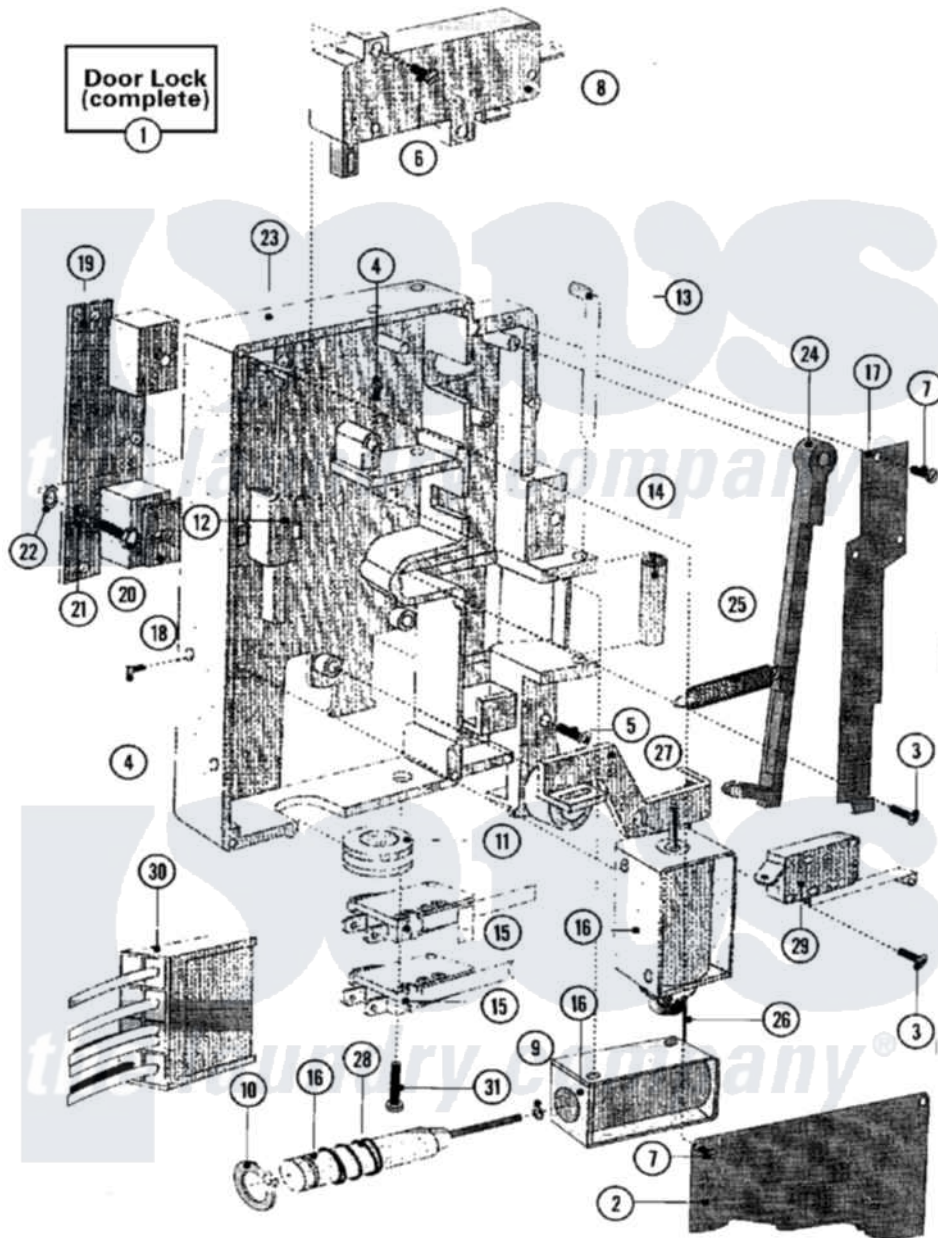

Maytag MFR50PCAVS 19 - DOOR LOCK ASSEMBLY (SERIES 11)

Maytag [Commercial Maytag MFR50PCAVS Washer Parts](#) Parts Diagram 19 - DOOR LOCK ASSEMBLY (SERIES 11)

Click on the part number to view part

Item	Original Part Number	Replaced By	Status	Part Description
001	23003679			Door Latch Complete
"	Y23002897			Door Lock Assembly
002	23001130			Plate, Cover
003	23001131			Screw
004	23001132			Screw
005	23001133			Screw
006	23001070			Screw
007	23001134			Bolt
008	23001135			Bimetal, Actuator
009	23001136			Washer
010	23001137			Ring, Retaining
011	23001138			Bushing, Cable Passage
012	23001140			Small Lock Hook
013	23001142			Retainer, Lock Tube
014	23001143			Tube, Lock
015	23001144			Microswitch, Lever

016	23001146		Coil
"	23001147		Coil
017	23001149		Leaf Spring, Latch Bar
018	23001155	23001368	Shim, Hinge Base
019	23001156		Spacer, Lock
020	23002353	23001157	Bolt
021	23002130	23001158	Lockwasher
022	23001159		Washer Lu
023	Y23002898		Ground, Plate Lock
024	23002899		Handle, Locking Part
025	23002900		Spring, Locking Part
026	23002901	23001152	Cord, Emergency Opening
027	NLA	Not Available	LEVEL, OPENING
028	23002903		Spring, Locking Part
029	23002337		Microswitch, Lever
030	23002904		Wiring, Door Lock
"	23002905		Wiring Harness, Doorlock
031	23002906		Screw