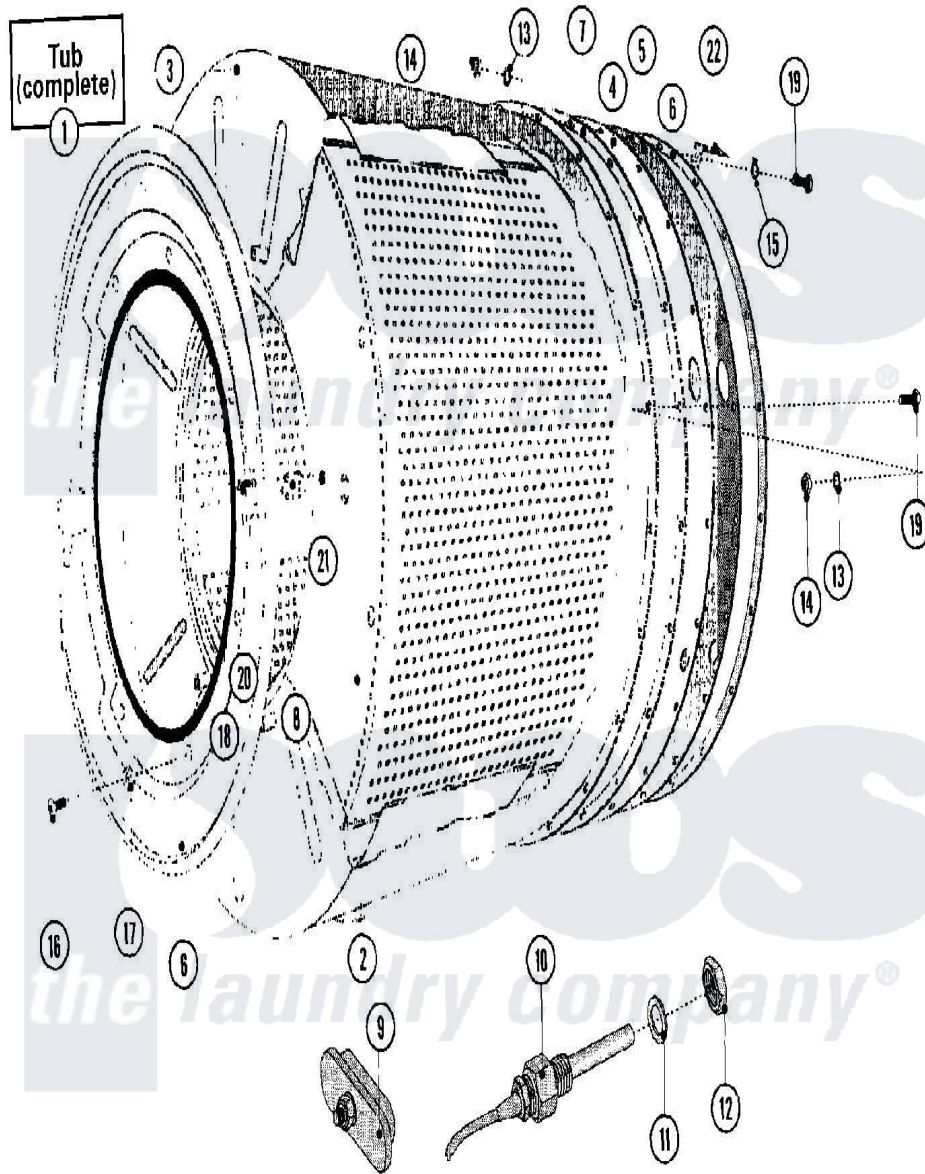

Maytag MFR50PCAVS 23 - BASKET & OUTER SHELL ASSEMBLY(SERIES 11)

Maytag [Commercial Maytag MFR50PCAVS Washer Parts](#) Parts Diagram 23 - BASKET & OUTER SHELL ASSEMBLY(SERIES 11)
 Click on the part number to view part

Item	Original Part Number	Replaced By	Status	Part Description
001	NLA		Not Available	TUB (COMPLETE)
002	23003818			Drum And Shaft Mfr 50
003	23002971			Shell, Outer
004	23001194			Backplate
"	NLA		Not Available	PLATE, BASE
005	23001196			Backplate
"	23003981			Bearing Housing Stud 14mm
006	23001198			Shield
007	23001199			Gasket, Rear Shell
008	23001200			Hinge, Mirco Switch
009	23001594			Heating Element Hole Plug
010	23001592			Adaptor
011	23002179			Washer Nut M14
012	23002936			Temperature, Sensor Holder, Nut M14

013	23002358		LOCK WASHER M8
014	23001607	23001266	Nut M8
015	23001203		Washer
016	23002617	23001777	Screw, Drive
017	23001204		Washer, Finishing
018	23001088	23002473	Rubber, Protective
019	23002847	23001205	Bolt
020	23001089		Screw
021	23001055	23001014	Nut M4
022	23001206		Bracket, Motor Harness