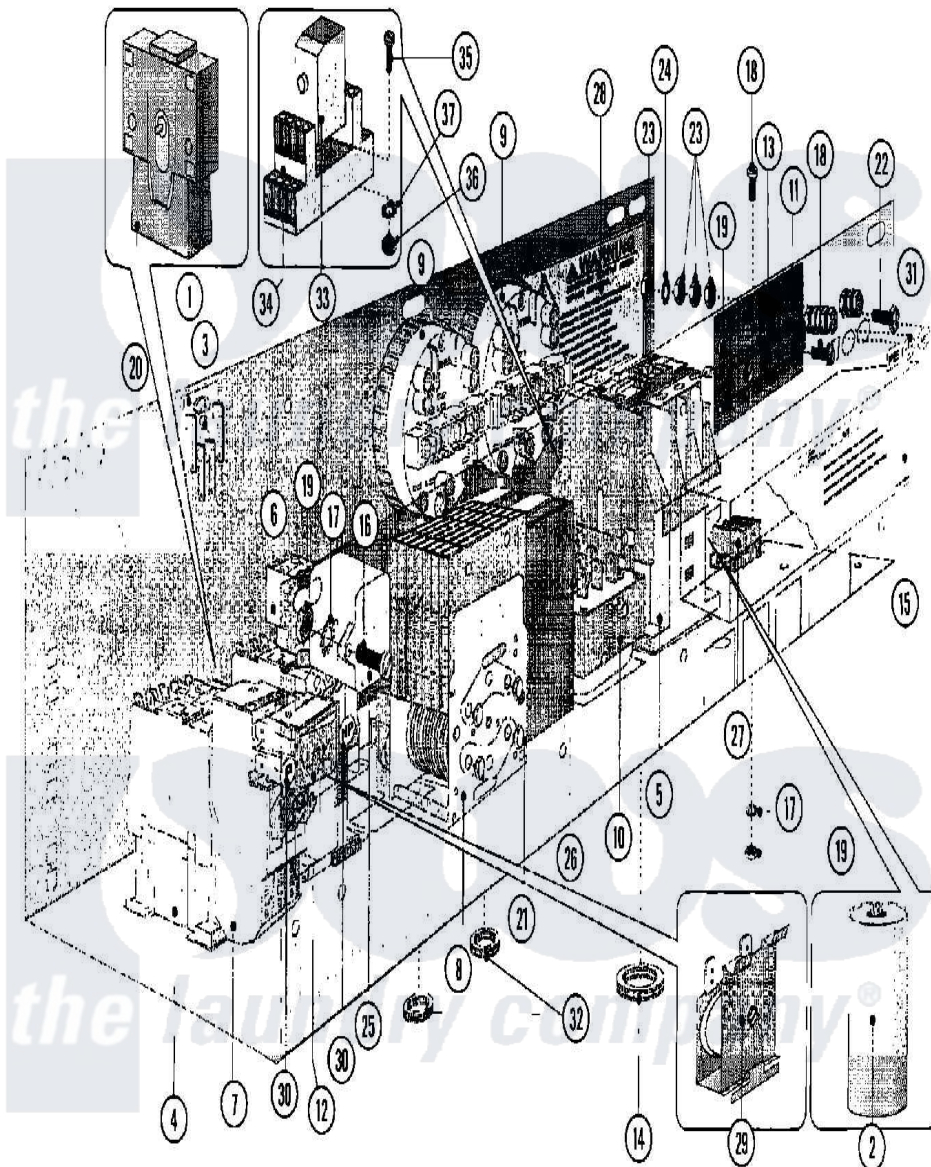

Maytag MFR50PCAVS 26 - ELECTRICAL COMPONENTS (SERIES 11)

Maytag Commercial Maytag MFR50PCAVS Washer Parts Parts Diagram 26 - ELECTRICAL COMPONENTS (SERIES 11)

Click on the part number to view part

Item	Original Part Number	Replaced By	Status	Part Description
001	23001094			Bridge, Rectifier
002	23001096			Capacitor
"	23001098			Capacitor
003	23001099			Socket, Pc Board Socket
004	23001100	23003750		Frequency Inverter Contactor
"	23001101	23003751		Contactors Lc1 D12
005	23001102			Contactors
"	23001103			Contactors
"	23001340			Contactors
006	23001104			Auxiliary Contact
007	23001105	23003761		Overload Relay LR2D
"	23001106			Relay, Thermal Overload
"	23001108			Relay, Thermal Overload
"	23002101	23003757		Overload Relay 5.5-8A
008	23001110			Timer, Reversing
009	23001111	23001513		Switch, Water Level

"	23001513		Switch, Water Level
"	23002176	23001513	Switch, Water Level
010	23002460		Thermostat
011	23002154		Housing, Connector
012	23001114		Rocker Switch, Prewash/No Prew
013	23001115		Terminal Block Insulation
014	23001117		Ring, Rubber
015	23001118		Sticker, Liquid Soap
016	23002423	23001361	Bolt
017	23002111	23001013	Lock Washer External Teeth M4
018	23002398	23001089	Screw
019	23002399	23001014	Nut M4
020	23001119	23003762	Mechanical Interlock
021	23002952	23001069	Screw
022	23002806		Screw
023	23001515	23001312	Mut M6
024	23001734	23002425	Locker Washer M6
025	NLA	Not Available	MEMBER, RC
026	23002348	23003734	Transformer
027	23002959		Electric Heat Terminal Board
028	23001465		Sticker, Electricity Warning
029	23002955		Buzzer
030	NLA	Not Available	STICKER
031	NLA	Not Available	LABEL, EARTH
032	23001138		Bushing, Cable Passage
033	23002956		Schrach, Relay
034	23002957		Base, Relay
035	23002906		Screw
036	23002958		Nut M3
037	23002865	23001054	Washer, Locking