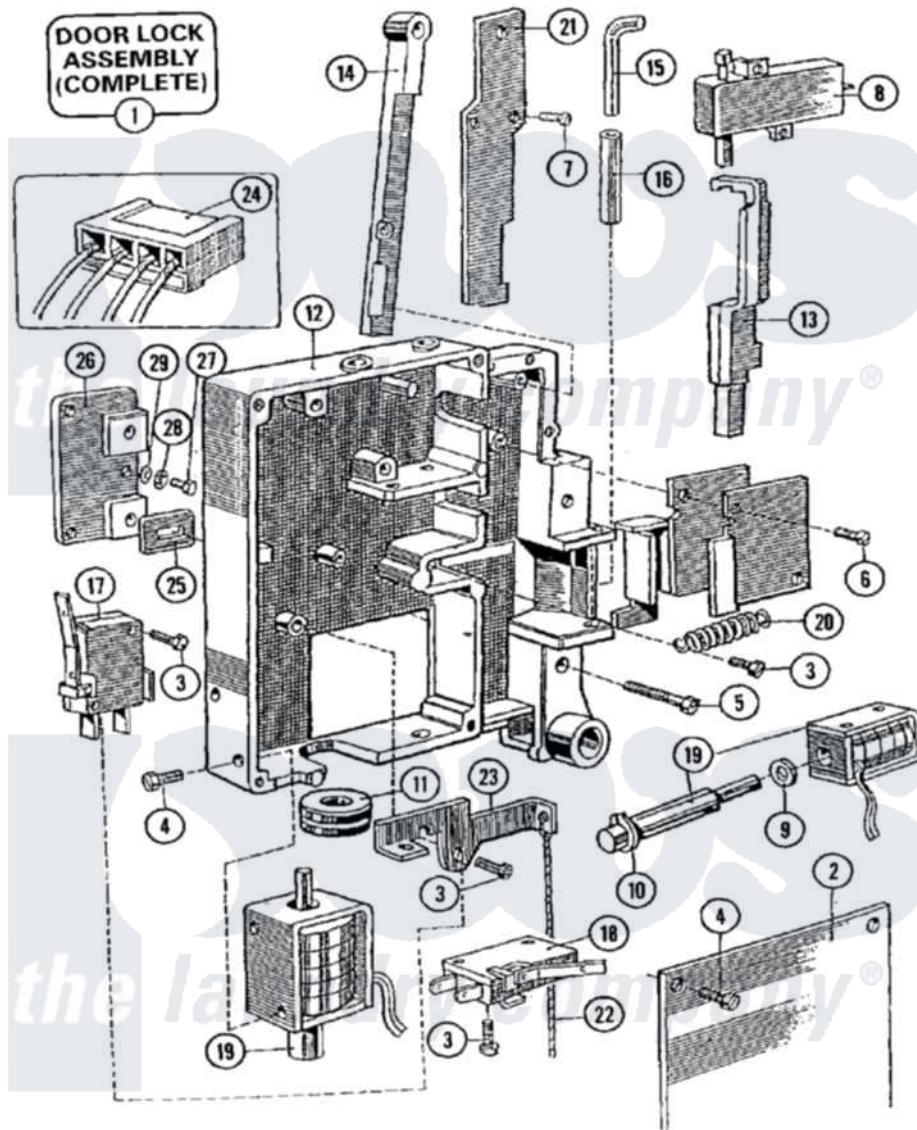

Maytag MFR50PDATS 06 - DOOR LOCK ASSEMBLY

Maytag Commercial Maytag MFR50PDATS Washer Parts Parts Diagram 06 - DOOR LOCK ASSEMBLY
 Click on the part number to view part

| Item | Original Part Number | Replaced By | Status | Part Description |
|------|---------------------------|---------------------------|--------|------------------------|
| 001 | Y23002897 | | | Door Lock Assembly |
| 002 | 23001130 | | | Plate, Cover |
| 003 | 23001131 | | | Screw |
| 004 | 23001132 | | | Screw |
| 005 | 23001133 | | | Screw |
| 006 | 23001070 | | | Screw |
| 007 | 23001134 | | | Bolt |
| 008 | 23001135 | | | Bimetal, Actuator |
| 009 | 23001136 | | | Washer |
| 010 | 23001137 | | | Ring, Retaining |
| 011 | 23001138 | | | Bushing, Cable Passage |
| 012 | 23001139 | Y23002898 | | Ground, Plate Lock |
| 013 | 23001140 | | | Small Lock Hook |
| 014 | 23001141 | | | Bar, Handle Latch |
| 015 | 23001142 | | | Retainer, Lock Tube |
| 016 | 23001143 | | | Tube, Lock |

| | | | |
|-----|--------------------------|--------------------------|--------------------------|
| 017 | 23001144 | | Microswitch, Lever |
| 018 | 23001145 | | Microswitch, Lever |
| 019 | 23001146 | | Coil |
| " | 23001147 | | Coil |
| 020 | 23001148 | 23002900 | Spring, Locking Part |
| 021 | 23001149 | | Leaf Spring, Latch Bar |
| 022 | 23001152 | | Cord, Emergency Opening |
| 023 | 23001153 | | Lever, Emergency Opening |
| 024 | 23002905 | | Wiring Harness, Doorlock |
| 025 | 23001155 | 23001368 | Shim, Hinge Base |
| 026 | 23001156 | | Spacer, Lock |
| 027 | 23001157 | | Bolt |
| 028 | 23001158 | | Lockwasher |
| 029 | 23001159 | | Washer Lu |