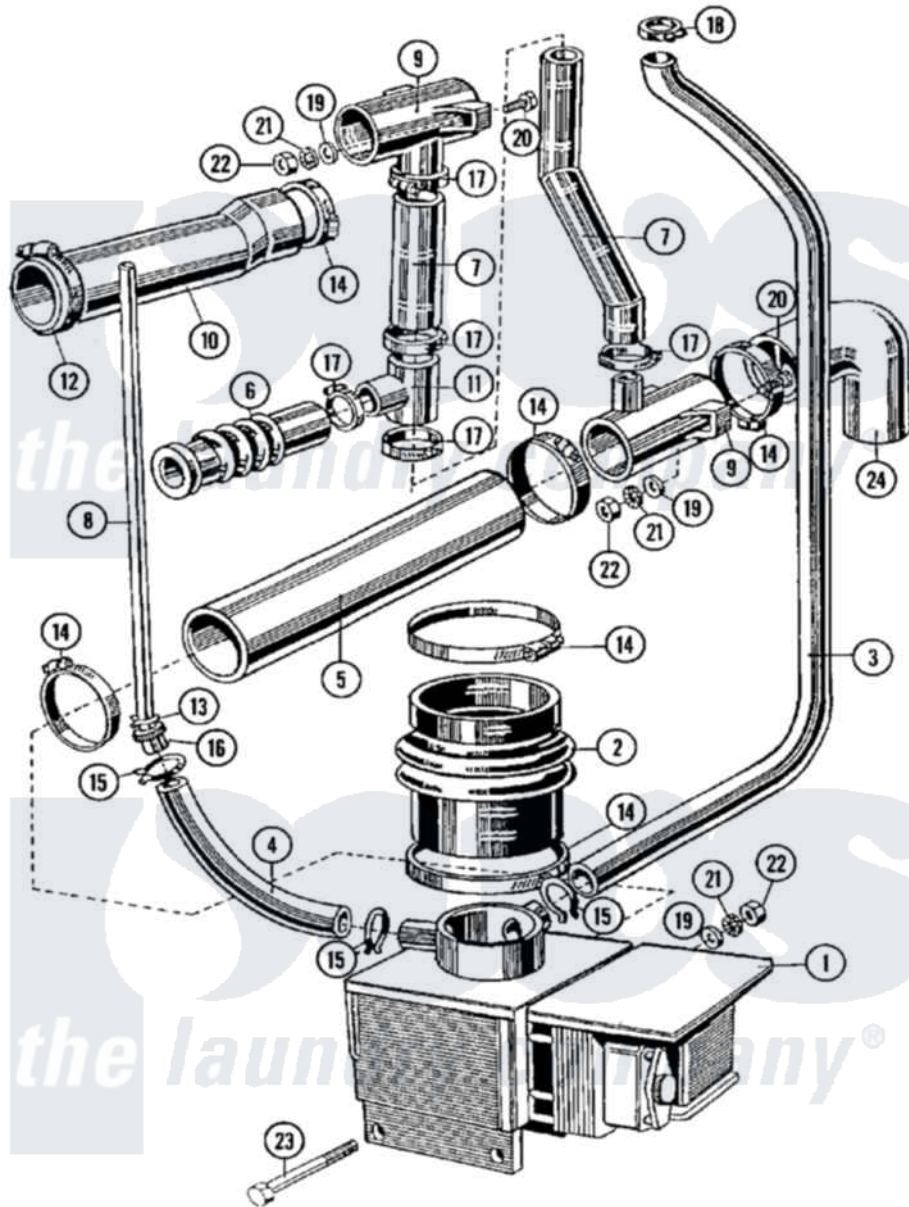

Maytag MFR50PDATS 07 - DRAIN & HOSE ASSEMBLY

Maytag [Commercial Maytag MFR50PDATS Washer Parts](#) Parts Diagram 07 - DRAIN & HOSE ASSEMBLY
 Click on the part number to view part

| Item | Original Part Number | Replaced By | Status | Part Description |
|------|--------------------------|--------------------------|--------|----------------------------|
| 001 | 23001244 | | | Valve, Drain |
| " | 23002321 | | | Motor, Drain |
| 002 | 23001245 | | | Tub To Drain Hose |
| 003 | 23001246 | | | Lower Pressure Switch Hose |
| 004 | 23001247 | | | Hose, Air Dome |
| 005 | 23001248 | | | Hose, Drain |
| 006 | 23001250 | | | Corrugated Vent Hose |
| 007 | 23001251 | | | Lower Overflow Hose |
| 008 | 23001252 | | | Upper Pressure Switch Hose |
| 009 | 23001253 | | | Tee, Drain |
| 010 | 23001254 | 23004241 | | Hopper To T-Hose |
| 011 | 23001255 | | | Tee, Overflow Hose |
| 012 | 23001256 | 34001289 | | Clamp, Hose |
| 013 | 23001257 | 596669 | | Clamp, Manifold |
| 014 | 23001258 | 696392 | | Hose Clamp |
| 015 | 23001259 | | | Clamp, Corbin |

| | | | |
|-----|--------------------------|--------------------------|------------------------------|
| 016 | 23001260 | | Pressure Switch Hose Fitting |
| 017 | 23001261 | 616099 | Clamp |
| 018 | 23001262 | 616099 | Clamp |
| 019 | 23001263 | | Washer |
| 020 | 23001264 | | Bolt M8x20 |
| 021 | 23001265 | | Washer |
| 022 | 23001266 | | Nut M8 |
| 023 | 23001267 | 23002908 | Screw |
| 024 | 23001268 | 23002015 | Elbow |