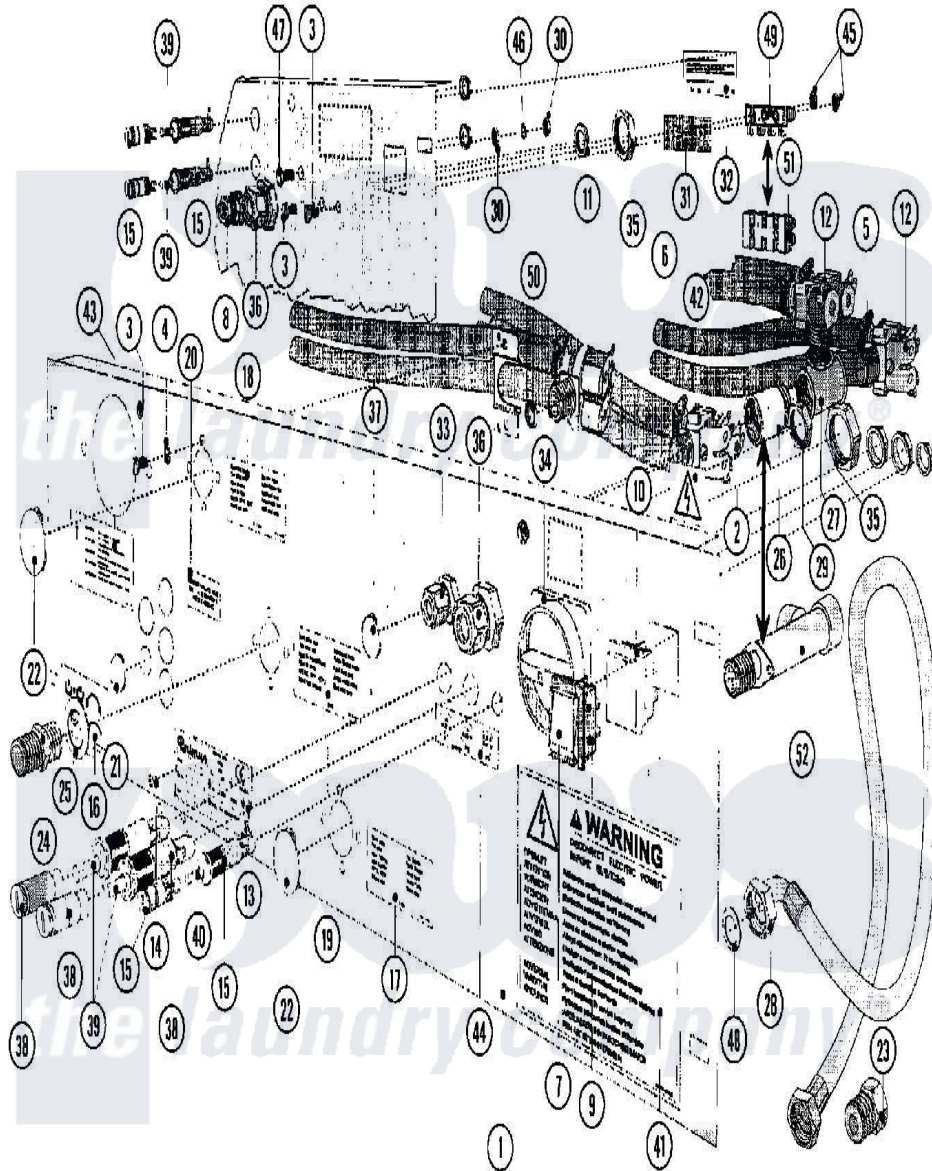

# Maytag MFR50PDATS 08 - WATER VALVE & REAR PANEL

Maytag Commercial Maytag MFR50PDATS Washer Parts Parts Diagram 08 - WATER VALVE & REAR PANEL  
 Click on the part number to view part

Item	Original Part Number	Replaced By	Status	Part Description
001	<a href="#">23003683</a>			Bridge, Rear
002	<a href="#">23001533</a>			Valve, Three-Way
003	23002423	<a href="#">23001361</a>		Bolt
004	23002111	<a href="#">23001013</a>		Lock Washer External Teeth M4
005	23001506	<a href="#">596669</a>		Clamp, Manifold
006	<a href="#">23001507</a>			Waterhose
007	<a href="#">23001532</a>			Cover, Button
008	<a href="#">23001453</a>			Nut, Swivel
009	<a href="#">23001529</a>			Button
010	<a href="#">23001452</a>			Square Plug
011	<a href="#">23001450</a>			Swivel
012	<a href="#">23001455</a>			Valve, Two Way
013	BLANK		Not Available	PLATE, IDENTIFICATION
014	<a href="#">23001461</a>			Rivets, Blind
015	<a href="#">23001462</a>			Holder, Fuse
016	<a href="#">23001468</a>			Sticker, Spin Direction