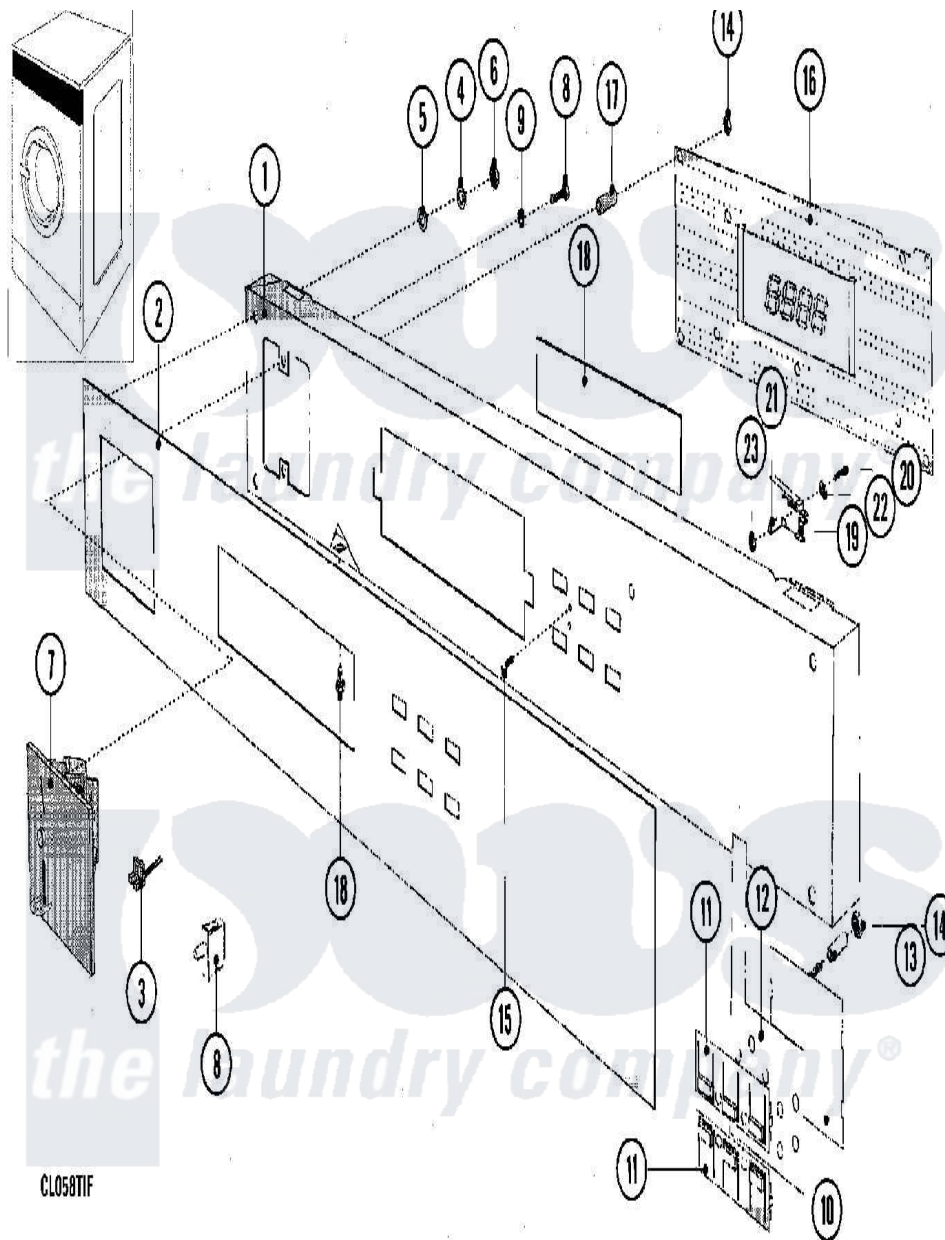

Maytag MFR50PDAVS 02 - CONTROL PANEL

Maytag [Commercial Maytag MFR50PDAVS Washer Parts](#) Parts Diagram 02 - CONTROL PANEL
 Click on the part number to view part

Item	Original Part Number	Replaced By	Status	Part Description
001	23003637	23003814		Panel, Control
"	23003814			Panel, Control
002	23003642	23003725		Facia, Control Paenl Mfr 25
"	23003725			Facia, Control Paenl Mfr 25
003	23003657			Sensor, Optic
004	23002842			Bracket, Support
005	23002426	23002950		Lock Washer M4
006	23003666	23001014		Nut M4
007	23002884			Vault, Coin Lu
"	23003644			Coin Drop
"	23003975			Vault, Coin Mfr35/50
008	23003656			Switch, Coin Box
009	23002465	23004485		Lock Washer M5
010	23003645			Holder
011	23003646			Buttons, Row Of 3
012	23003647			Switch, Membrane

013	23003648		Tube
014	23003649	M0282005	Nut-Keps
015	23002617	23001777	Screw, Drive
016	23003705	23003735	Control Board
017	23003651		Tube
018	23003655	W10131114	Cover, Display
019	23001145		Microswitch, Lever
020	23003652		Screw, Switch
021	23003653		Spacer
022	23003654		Washer M3.2
023	23002958		Nut M3