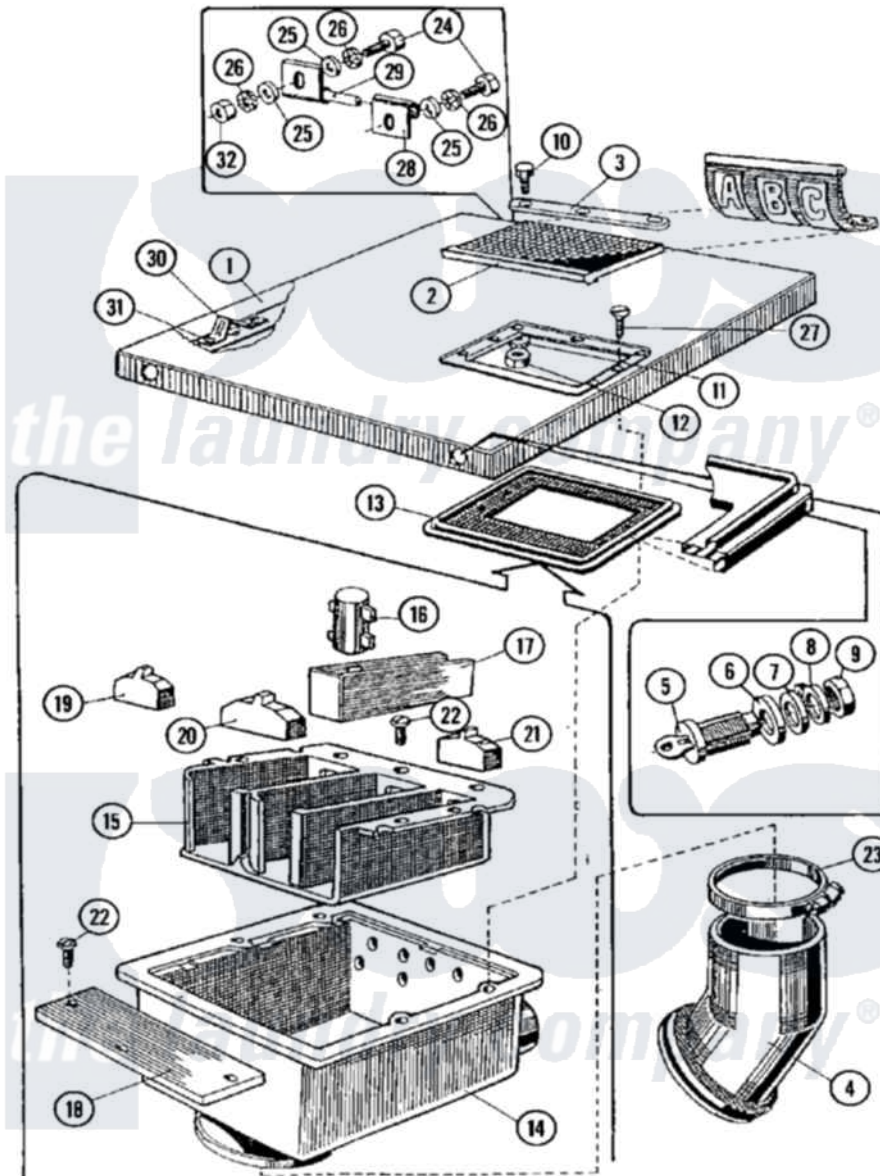

Maytag MFR50PDAVS 05 - SOAP BOX & TOP COVER ASSEMBLY

Maytag Commercial Maytag MFR50PDAVS Washer Parts Parts Diagram 05 - SOAP BOX & TOP COVER ASSEMBLY
 Click on the part number to view part

Item	Original Part Number	Replaced By	Status	Part Description
001	23002968	23001002		Cover, Top
002	23001003			Rubber Cover, Soap Box
003	23002893			Lath, Rubber Cover Soap Hopper
004	23001005			Rubber Hose, Soap Box
005	23001006			Lock, Top Panel
006	23001007			Washer M21x27x1
007	23001008			Nut, Lock
008	23001009			Hook, Lock
009	23001011			Nut
010	23001012			Screw
011	23001636	23002674		Spring, Lock Washer
012	23001014			Nut M4
013	23001015			Rubber Seal, Soap Box
014	23001016			External Soap Hopper
015	23001017			Soap Hopper Insert
016	23001018			Syphon Hose

017	23001019		Fabric Softner Insert
018	23001020		Insert Retainer
019	23001021		Prewash Diverter
"	23002318		Screw, Pan Head
020	23001022		Mainwash Diverter
021	23001023		Fabric Softner Diverter
022	23001024	23003782	Screw 3 Stainless Steel Lu
023	23001025		Clamp, Hose
024	23001307	23002462	Screw Lu
025	23001027		Washer
026	23001028	23002756	Lockwasher
027	23001029	23003484	Screw
028	23001030		Hinge, Top Cover
029	23001031		Shaft, Hinge
030	23001032		Spring Clip
031	23001033		Rivets, Blind Lu
032	23001034	Not Available	NUT (M6)
033	23001550		Sticker, Service Warning