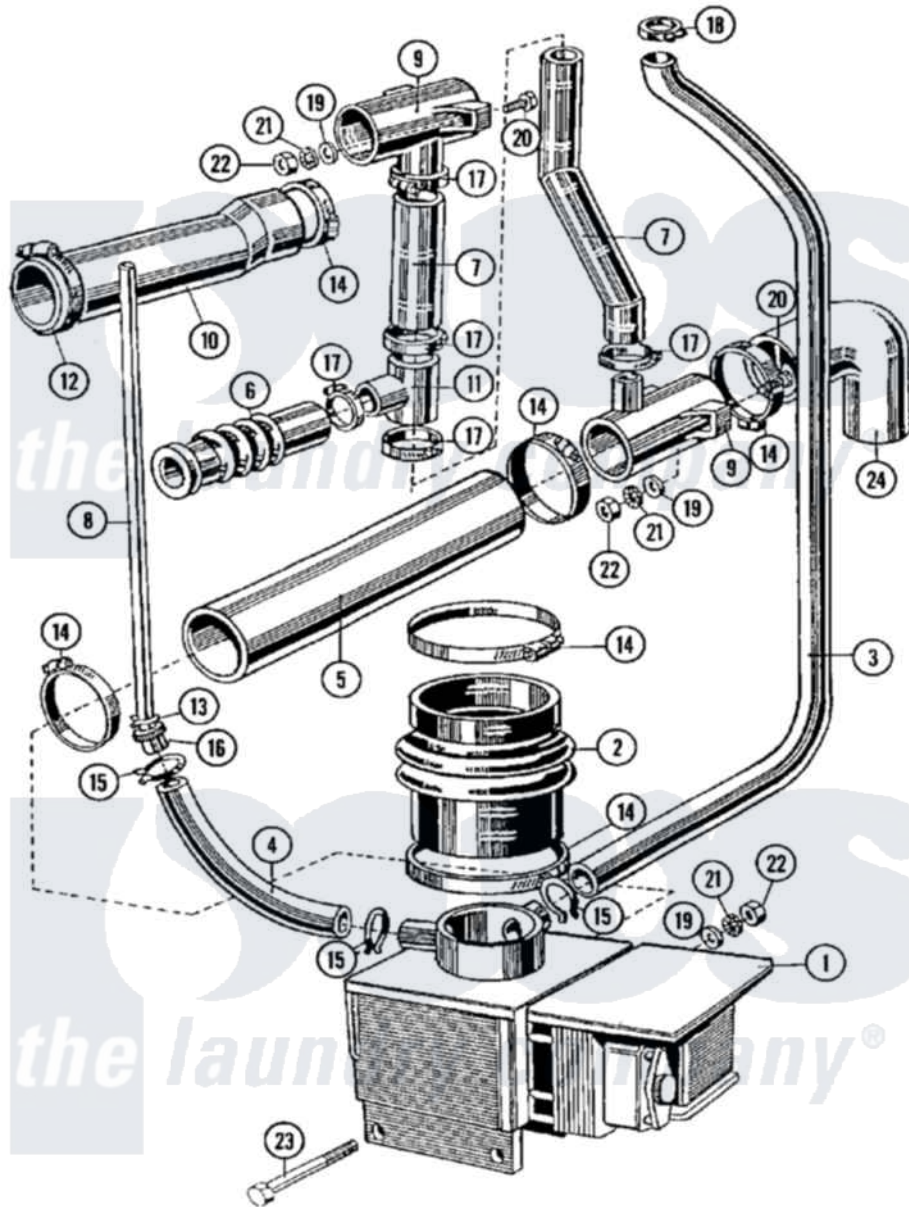

Maytag MFR50PDAVS 07 - DRAIN & HOSE ASSEMBLY

Maytag Commercial Maytag MFR50PDAVS Washer Parts Parts Diagram 07 - DRAIN & HOSE ASSEMBLY
 Click on the part number to view part

Item	Original Part Number	Replaced By	Status	Part Description
001	23001244			Valve, Drain
"	23002321			Motor, Drain
002	23001245			Tub To Drain Hose
003	23001246			Lower Pressure Switch Hose
004	23001247			Hose, Air Dome
005	23001248			Hose, Drain
006	23001250			Corrugated Vent Hose
007	23001251			Lower Overflow Hose
008	23001252			Upper Pressure Switch Hose
009	23001253			Tee, Drain
010	23001254	23004241		Hopper To T-Hose
011	23001255			Tee, Overflow Hose
012	23001256	34001289		Clamp, Hose
013	23001257	596669		Clamp, Manifold
014	23001258	696392		Hose Clamp
015	23001259			Clamp, Corbin

016	23001260		Pressure Switch Hose Fitting
017	23001261	616099	Clamp
018	23001262	616099	Clamp
019	23001263		Washer
020	23001264		Bolt M8x20
021	23001265		Washer
022	23001266		Nut M8
023	23001267	23002908	Screw
024	23001268	23002015	Elbow