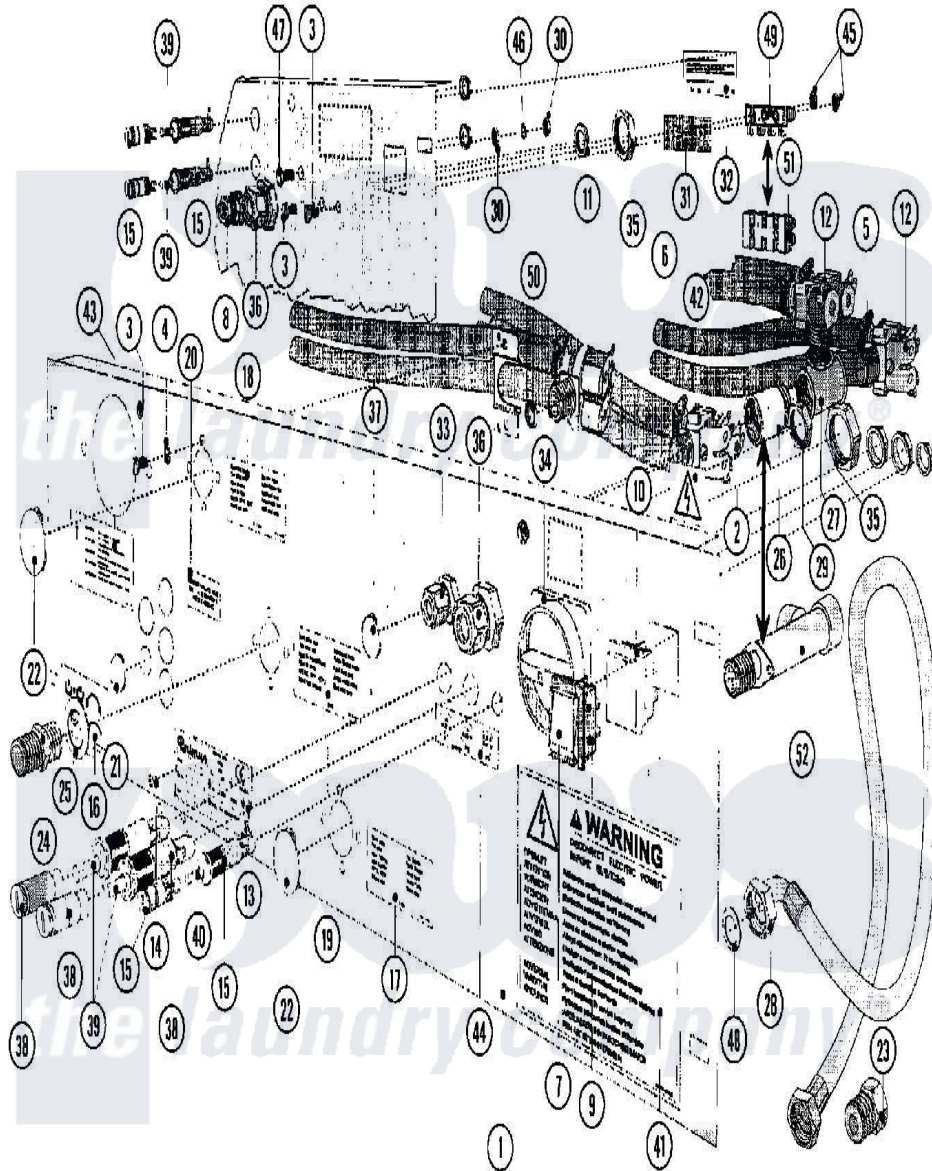

# Maytag MFR50PDAVS 08 - WATER VALVE & REAR PANEL

Maytag Commercial Maytag MFR50PDAVS Washer Parts Parts Diagram 08 - WATER VALVE & REAR PANEL  
 Click on the part number to view part

Item	Original Part Number	Replaced By	Status	Part Description
001	<a href="#">23003683</a>			Bridge, Rear
002	<a href="#">23001533</a>			Valve, Three-Way
003	23002423	<a href="#">23001361</a>		Bolt
004	23002111	<a href="#">23001013</a>		Lock Washer External Teeth M4
005	23001506	<a href="#">596669</a>		Clamp, Manifold
006	<a href="#">23001507</a>			Waterhose
007	<a href="#">23001532</a>			Cover, Button
008	<a href="#">23001453</a>			Nut, Swivel
009	<a href="#">23001529</a>			Button
010	<a href="#">23001452</a>			Square Plug
011	<a href="#">23001450</a>			Swivel
012	<a href="#">23001455</a>			Valve, Two Way
013	BLANK		Not Available	PLATE, IDENTIFICATION
014	<a href="#">23001461</a>			Rivets, Blind
015	<a href="#">23001462</a>			Holder, Fuse
016	<a href="#">23001468</a>			Sticker, Spin Direction