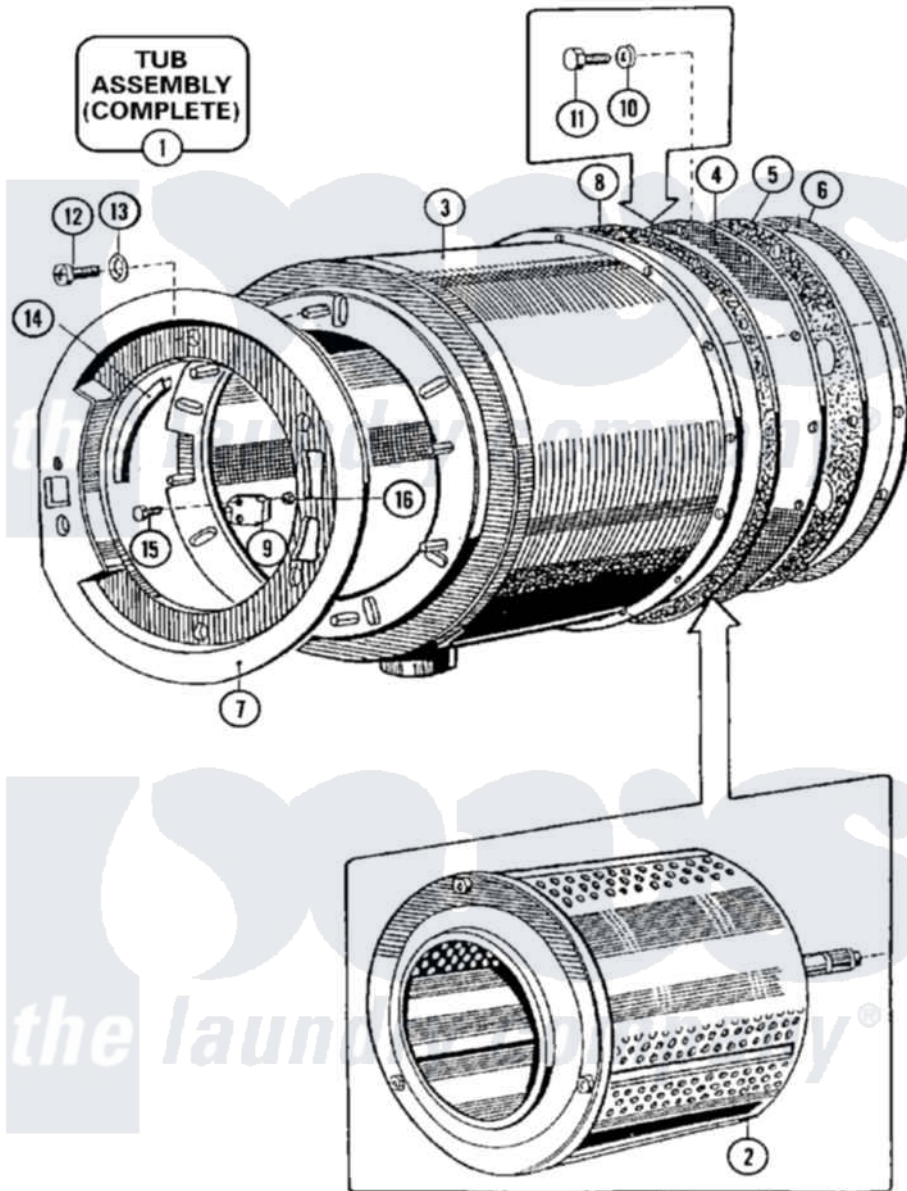

Maytag MFR50PDAVS 10 - BASKET & OUTER SHELL ASSEMBLY

Maytag [Commercial Maytag MFR50PDAVS Washer Parts](#) Parts Diagram 10 - BASKET & OUTER SHELL ASSEMBLY

[Click on the part number to view part](#)

Item	Original Part Number	Replaced By	Status	Part Description
001	W10124350		Not Available	NOT AVAILABLE
002	23003818			Drum And Shaft Mfr 50
003	23002971			Shell, Outer
004	NLA		Not Available	PLATE, BASE (STLS)
005	23003981			Bearing Housing Stud 14mm
"	NLA		Not Available	PLATE, BASE (IRON)
006	23002935			Ring
007	NLA		Not Available	PLATE, BASE (IRON)
008	23001199			Gasket, Rear Shell
009	23001200			Hinge, Mirco Switch
010	23001201			Washer
011	23001202	23002940		Screw
"	23001265			Washer
"	23001306			Nut, Self Locking
012	23001177			Screw
013	23001204			Washer, Finishing

014 23001088

[23002473](#)

Rubber, Protective

015 [23001089](#)

Screw

016 23001055

[23001014](#)

Nut M4