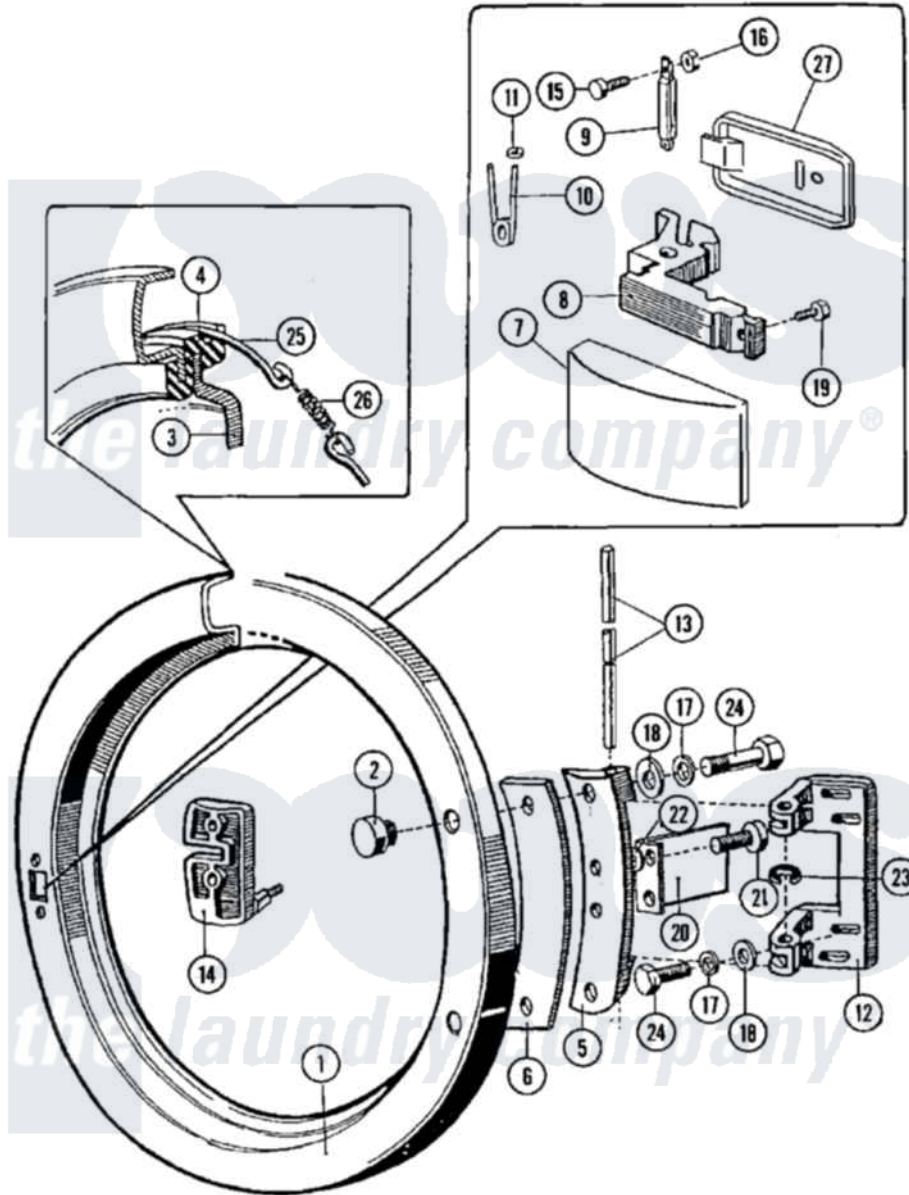

Maytag MFR50PDAVS 11 - DOOR

Maytag [Commercial Maytag MFR50PDAVS Washer Parts](#) Parts Diagram 11 - DOOR
 Click on the part number to view part

Item	Original Part Number	Replaced By	Status	Part Description
001	23001161			Ring, Door
002	23001162			Nut, Ornamental
003	23001163			Glass, Door
004	23001164			Gasket, Door Glass
005	23001165			Plate, Hinge
006	23001166			Shim, Hinge Plate
007	12001889			Kit, Door HANdle Assembly HANdle Front And Back Included
"	23003631	12001889		Kit, Door HANdle Assembly HANdle Front And Back Included
008	23003634			Lever, Door
"	23003634			Lever, Door
009	23001168			Door Handle Pivot Pin
010	23001169			Spring, Handle Lever
011	23001057	23002499		Spring Retaining Clip
012	23001171			Base, Hinge

013	23001172		Shaft, Door Hinge
014	23001173		Handle, Lever Plate
015	23002937		Screw
016	23001176	23001312	Mut M6
"	23002130	23001158	Lockwasher
017	23001158		Lockwasher
018	23001159		Washer Lu
019	23001177		Screw
020	23001178		Microswitch, Activating Plate
021	23001179		Screw
022	23001180	23001056	Ring, Shaft Locking
023	23001181		Ring, Retaining
024	23002279	23002462	Screw Lu
025	23001185		Doorseal, Tension Ring
026	23001186		Doorspring, Tension Spring
027	23003632	12001889	Kit, Door HANdle Assembly HANdle Front And Back Included