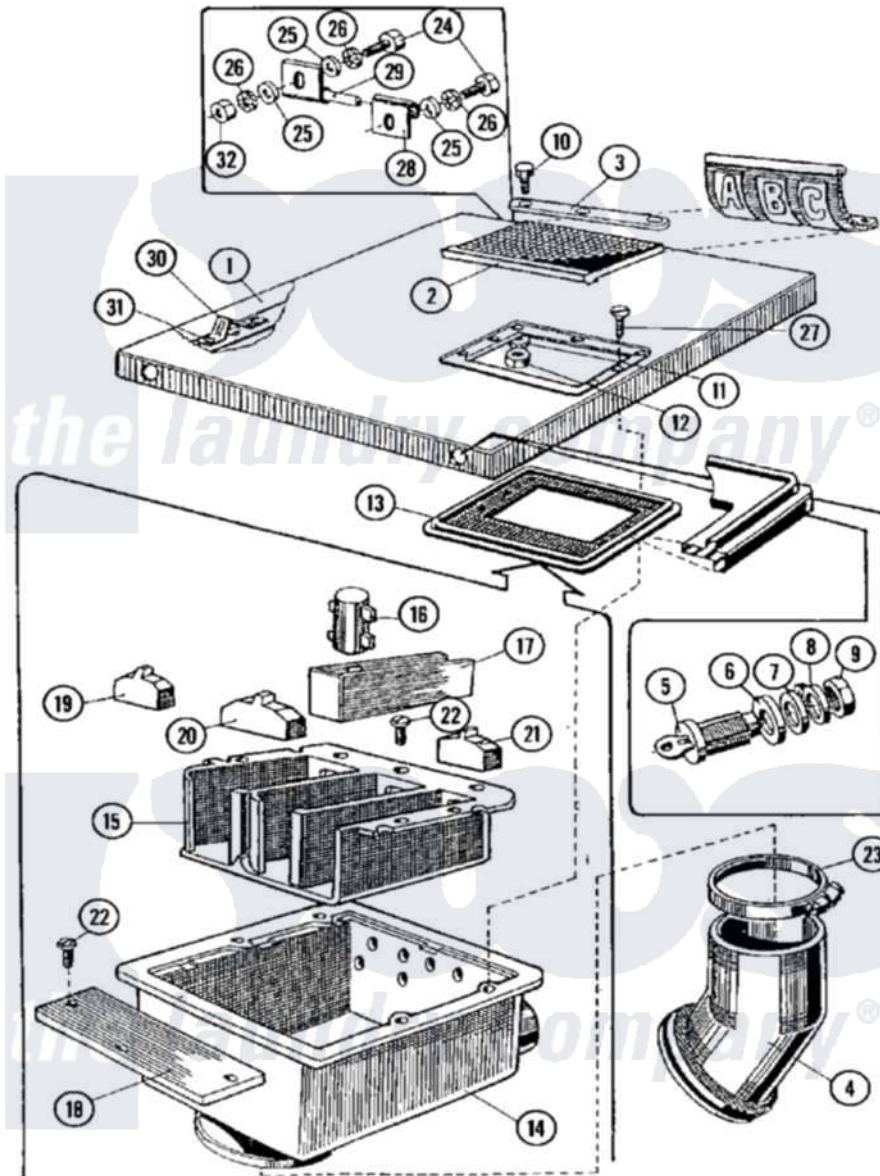

Maytag MFR50PNBVS 01 - SOAP BOX & TOP COVER ASSEMBLY

Maytag Commercial Maytag MFR50PNBVS Washer Parts Parts Diagram 01 - SOAP BOX & TOP COVER ASSEMBLY
 Click on the part number to view part

Item	Original Part Number	Replaced By	Status	Part Description
001	23002968	23001002		Cover, Top
002	23002893			Lath, Rubber Cover Soap Hopper
003	23001004			Clamp, Soap Box Cover
004	23001005			Rubber Hose, Soap Box
005	23001006			Lock, Top Panel
006	23001007			Washer M21x27x1
007	23001008			Nut, Lock
008	23001009			Hook, Lock
"	23001010			Hook, Lock
009	23001011			Nut
010	23001012			Screw
011	23001636	23002674		Spring, Lock Washer
012	23001014			Nut M4
013	23001015			Rubber Seal, Soap Box
014	23001016			External Soap Hopper
015	23001017			Soap Hopper Insert

016	23001018		Syphon Hose
017	23001019		Fabric Softner Insert
018	23001020		Insert Retainer
019	23001021		Prewash Diverter
"	23002318		Screw, Pan Head
020	23001022		Mainwash Diverter
021	23001023		Fabric Softner Diverter
022	23001024	23003782	Screw 3 Stainless Steel Lu
023	23001025		Clamp, Hose
024	23001307	23002462	Screw Lu
025	23001027		Washer
026	23001028	23002756	Lockwasher
027	23001029	23003484	Screw
028	23001030		Hinge, Top Cover
029	23001031		Shaft, Hinge
030	23001032		Spring Clip
031	23001033		Rivets, Blind Lu
032	23001034	Not Available	NUT (M6)
033	23001550		Sticker, Service Warning