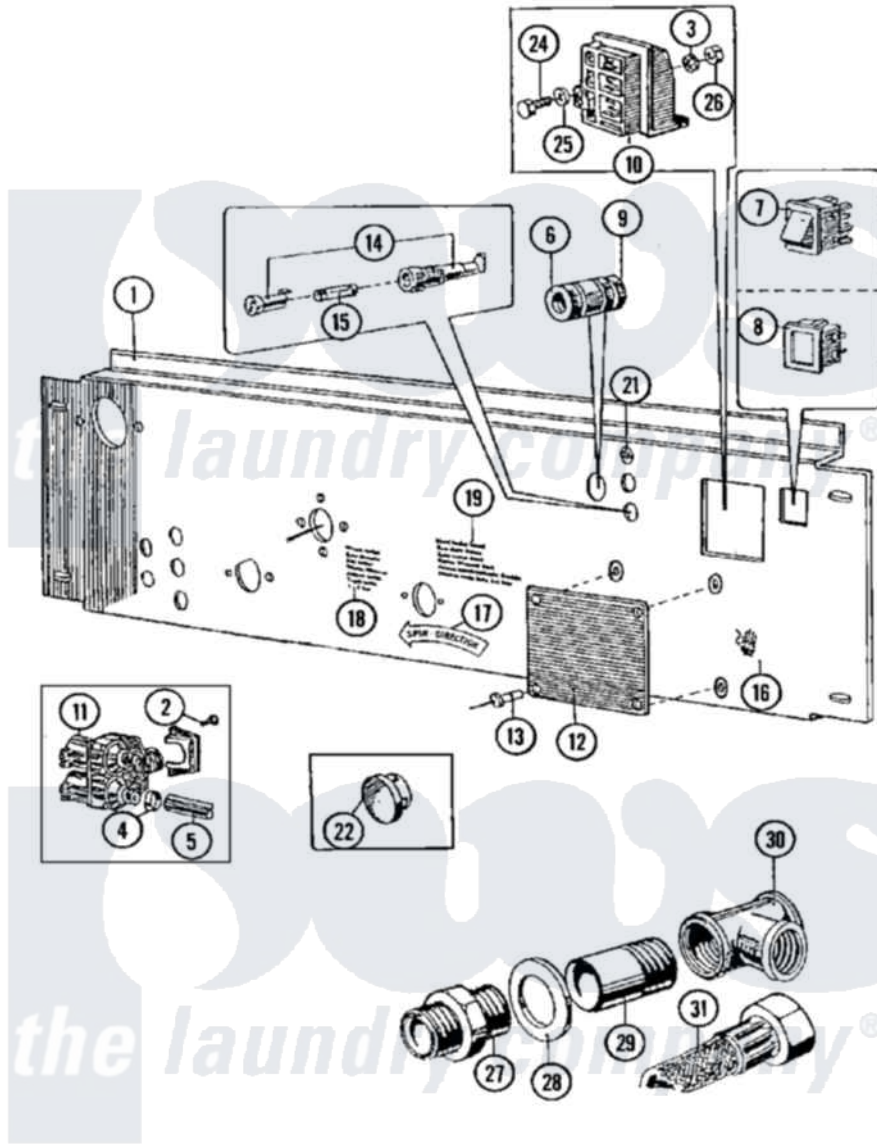

# Maytag MFR50PNBVS 02 - WATER VALVE & REAR PANEL

Maytag Commercial Maytag MFR50PNBVS Washer Parts Parts Diagram 02 - WATER VALVE & REAR PANEL  
 Click on the part number to view part

Item	Original Part Number	Replaced By	Status	Part Description
001	23001339	<a href="#">23002455</a>		Nut, Rapid
"	<a href="#">23001503</a>			Panel, Valve
002	<a href="#">23001361</a>			Bolt
003	<a href="#">23001013</a>			Lock Washer External Teeth M4
004	23001506	<a href="#">596669</a>		Clamp, Manifold
005	<a href="#">23001507</a>			Waterhose
006	<a href="#">23001450</a>			Swivel
007	<a href="#">23001529</a>			Button
008	<a href="#">23001452</a>			Square Plug
009	<a href="#">23001453</a>			Nut, Swivel
010	<a href="#">23001454</a>			Block, Terminal Connection
011	<a href="#">23001455</a>			Valve, Two Way
"	<a href="#">23001522</a>			Screw
"	NLA		Not Available	VALVES, PLATE
012	<a href="#">23001460</a>			Plate, Identification
013	<a href="#">23001461</a>			Rivets, Blind

014	<a href="#">23001462</a>		Holder, Fuse
015	<a href="#">23001508</a>		Fuse
016	<a href="#">23001465</a>		Sticker, Electricity Warning
017	<a href="#">23001468</a>		Sticker, Spin Direction
018	<a href="#">23001469</a>		Sticker, Hot Water
019	<a href="#">23001471</a>		Sticker, Cold Soft Water
020	<a href="#">23001509</a>		Sticker, Pipe Thread
021	NLA	Not Available	STICKER (1A)
022	NLA	Not Available	PLUG, LIQUID SOAP OPENING
023	<a href="#">23001477</a>		Adapter
024	NLA	Not Available	SCREW (M 4 X 16 BRASS)
025	NLA	Not Available	WASHER (DIA. 9 X 4.3 X 0.8)
026	23001481	<a href="#">23001014</a>	Nut M4
027	<a href="#">23001482</a>		Connection
028	<a href="#">23001483</a>		Washer
029	<a href="#">23001484</a>		Extension, Brass Pipe Thread
030	<a href="#">23001485</a>		Tee, 3/4" Pipe Thread
031	<a href="#">23001523</a>		North American, Hose