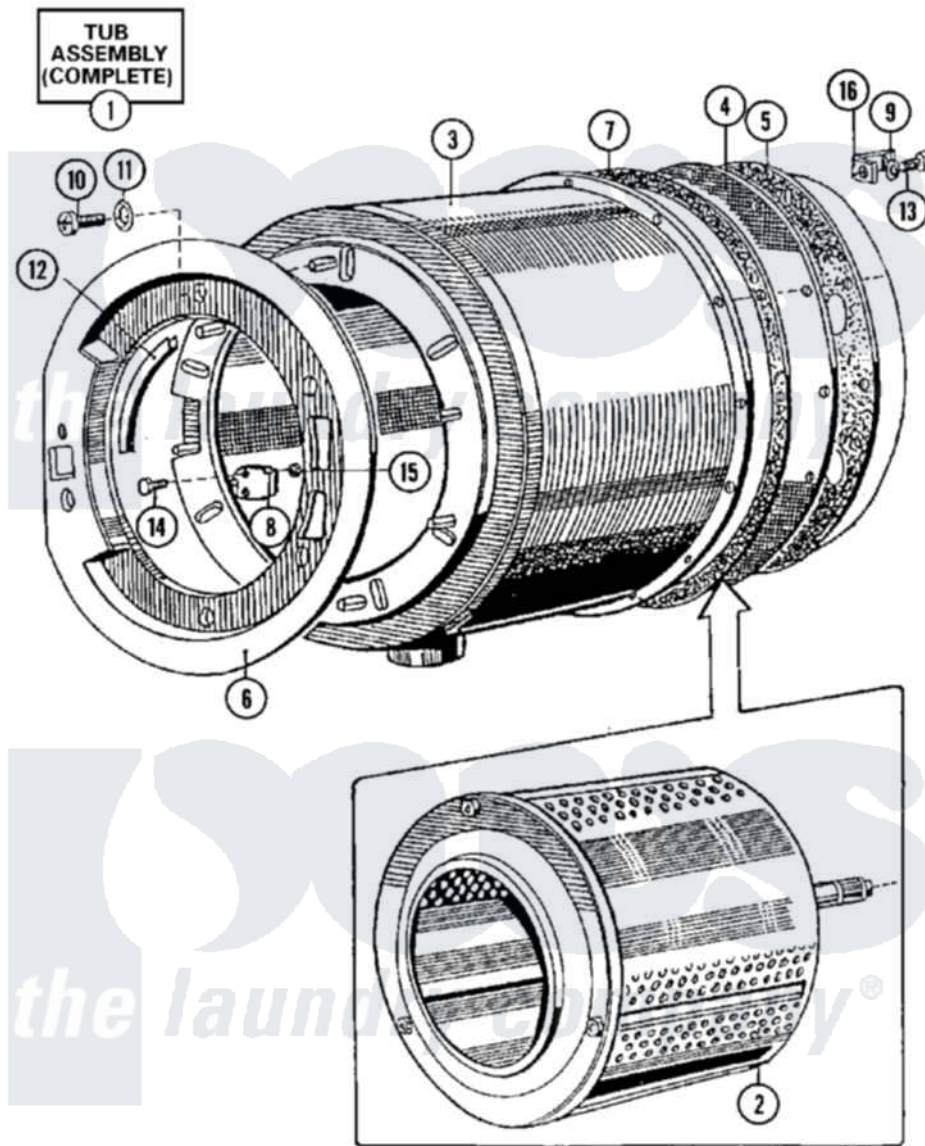

Maytag MFR50PNBVS 05 - BASKET & OUTER SHELL ASSEMBLY

Maytag [Commercial Maytag MFR50PNBVS Washer Parts](#) Parts Diagram 05 - BASKET & OUTER SHELL ASSEMBLY

[Click on the part number to view part](#)

Item	Original Part Number	Replaced By	Status	Part Description
001	NLA		Not Available	TUB (COMPLETE)
002	23001190	23003818		Drum And Shaft Mfr 50
003	23001192	23002971		Shell, Outer
004	23001194			Backplate
005	23001196			Backplate
"	23003981			Bearing Housing Stud 14mm
006	23001198			Shield
007	23001199			Gasket, Rear Shell
008	23001200			Hinge, Mirco Switch
009	23001203			Washer
010	23001177			Screw
011	23001204			Washer, Finishing
012	23001088	23002473		Rubber, Protective
013	23001205			Bolt
014	23001089			Screw
015	23001055	23001014		Nut M4