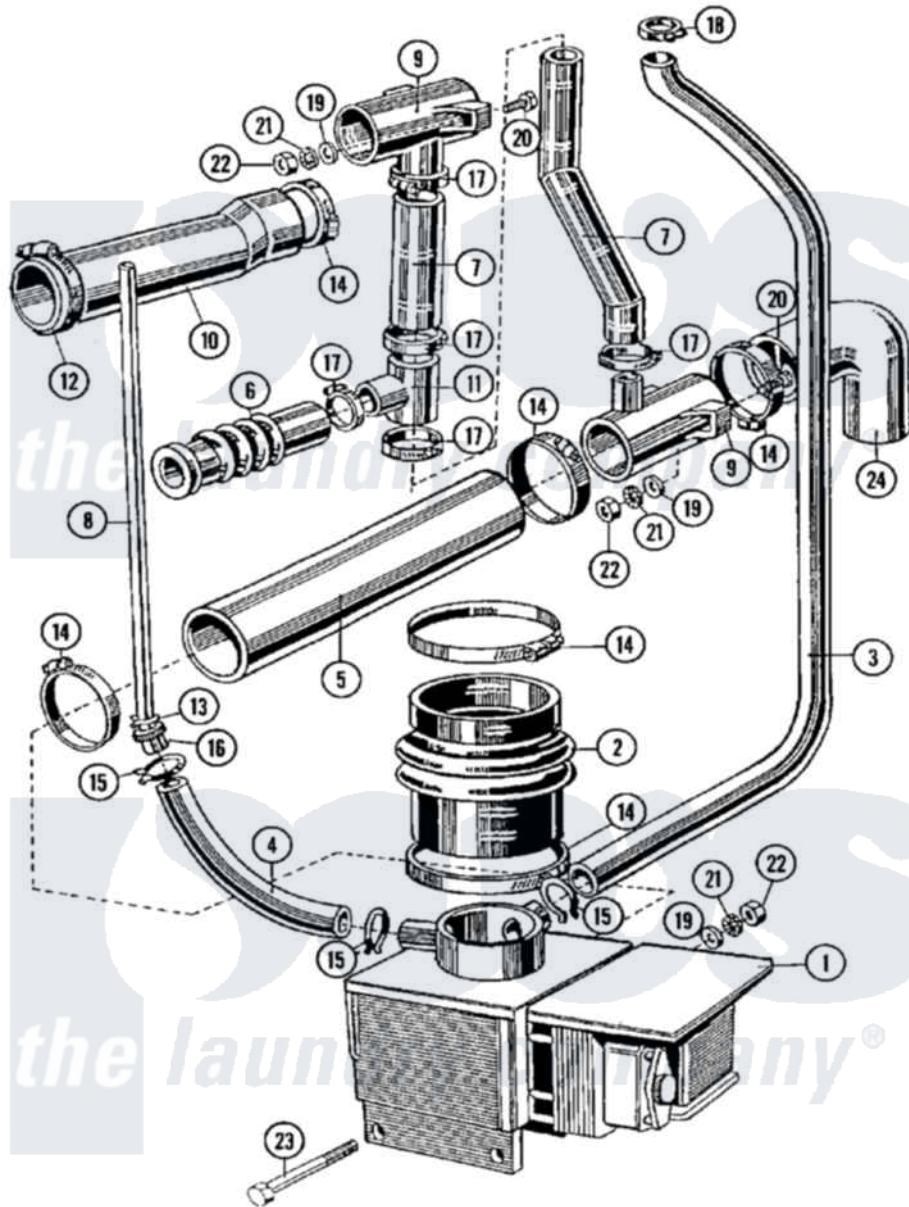

Maytag MFR50PNBVS 10 - DRAIN & HOSE ASSEMBLY

Maytag Commercial Maytag MFR50PNBVS Washer Parts Parts Diagram 10 - DRAIN & HOSE ASSEMBLY
 Click on the part number to view part

Item	Original Part Number	Replaced By	Status	Part Description
001	23001244			Valve, Drain
"	23002321			Motor, Drain
002	23001245			Tub To Drain Hose
003	23001246			Lower Pressure Switch Hose
004	23001247			Hose, Air Dome
005	23001248			Hose, Drain
006	23001250			Corrugated Vent Hose
007	23001251			Lower Overflow Hose
008	23001252			Upper Pressure Switch Hose
009	23001253			Tee, Drain
010	23001254	23004241		Hopper To T-Hose
011	23001255			Tee, Overflow Hose
012	23001256	34001289		Clamp, Hose
013	23001257	596669		Clamp, Manifold
014	23001258	696392		Hose Clamp
015	23001259			Clamp, Corbin

016	23001260		Pressure Switch Hose Fitting
017	23001261	616099	Clamp
018	23001262	616099	Clamp
019	23001263		Washer
020	23001264		Bolt M8x20
021	23001265		Washer
022	23001266		Nut M8
023	23001267	23002908	Screw
024	23001268	23002015	Elbow