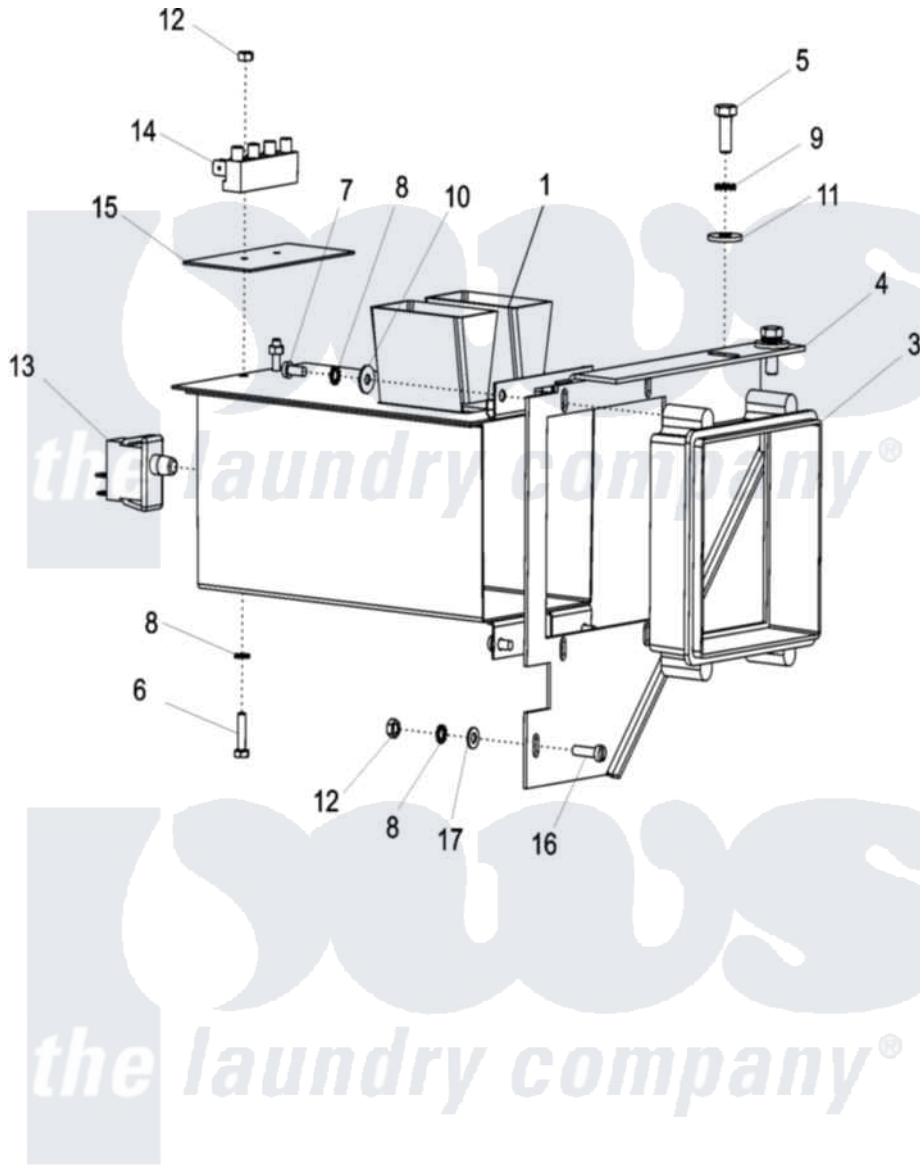

Maytag MFR60PDCTS 08 - COIN VAULT (PD)

23-Feb-05
520 789

Maytag Commercial Maytag MFR60PDCTS Washer Parts Parts Diagram 08 - COIN VAULT (PD)
 Click on the part number to view part

Item	Original Part Number	Replaced By	Status	Part Description
001	23004128			Coinbox Vault
003	23004129			Coinbox Frame
004	23004130			Coinbox Bracket
005	23002461			Screw
006	23004095			Bolt M4x16
007	23002423	23001361		Bolt
008	23002950			Lock Washer M4
009	23002756			Lockwasher
010	23002504			Washer M4
011	23003012			Washer Lu
012	23003666	23001014		Nut M4
013	23003656			Switch, Coin Box
014	23001113			Housing, Connector
015	23001115			Terminal Block Insulation
016	23001012			Screw
017	23002438			Washer M4.3