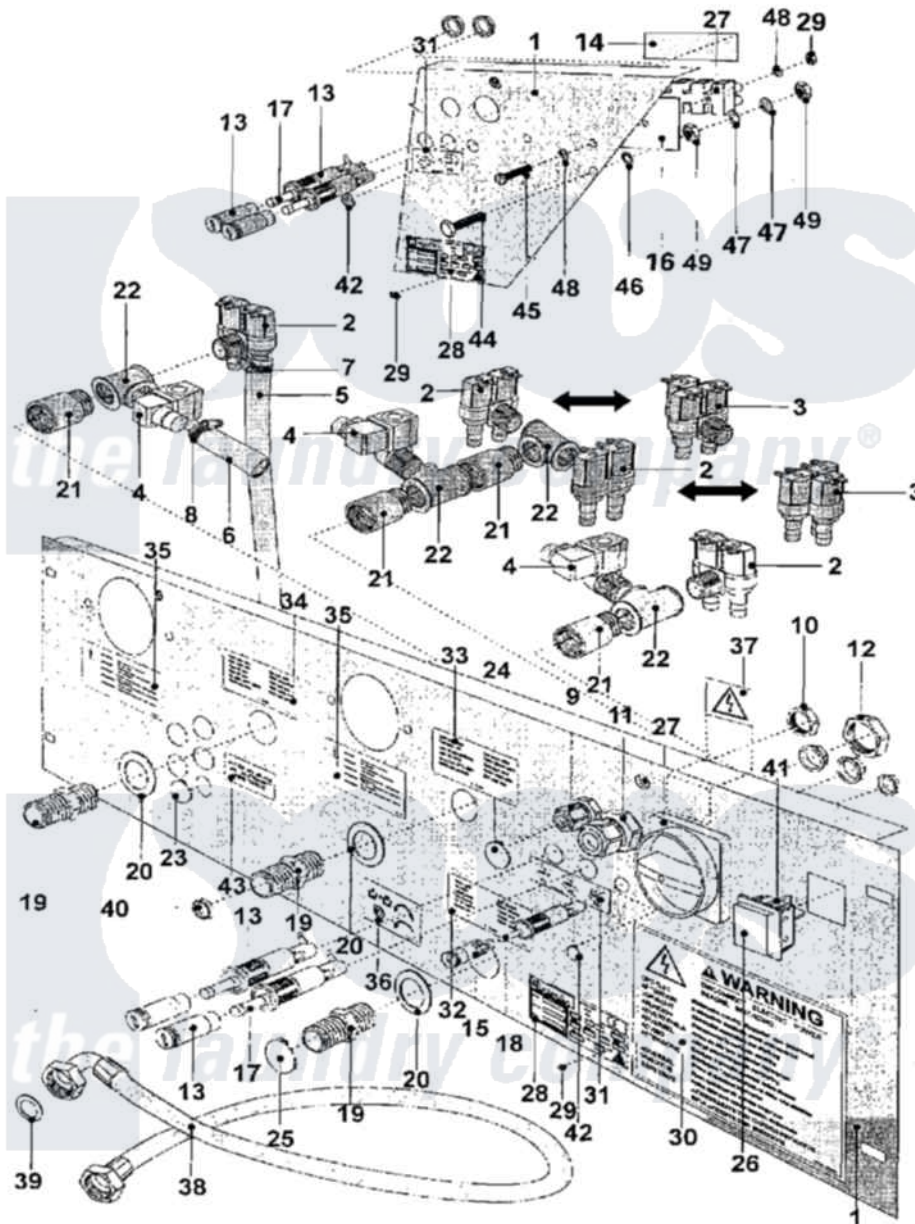

Maytag MFR80PDAVS 06 - REAR PANEL AND VALVES

Maytag [Commercial Maytag MFR80PDAVS Washer Parts](#) Parts Diagram 06 - REAR PANEL AND VALVES
 Click on the part number to view part

Item	Original Part Number	Replaced By	Status	Part Description
001	NLA		Not Available	BRIDGE, REAR
002	23001455			Valve, Two Way
003	23001533			Valve, Three-Way
004	23001754			Valve, One Way
"	24001122			Kit, Valve Repair
005	23001507			Waterhose
006	NLA		Not Available	HOSE 19/27
007	23001506	596669		Clamp, Manifold
008	23001262	616099		Clamp
009	23002196			Protector, Cable
010	23002197			Med. Strain Relief Nut
011	23002211			Swivel, Cable
012	23003138			Nut
013	23002210			Holder, Fuse
014	NLA		Not Available	LABEL, TERMINAL
015	23001462			Holder, Fuse

016	23001115		Terminal Block Insulation
"	23002399	23001014	Nut M4
017	23003385	22001555	Fuse
018	23002919		Fuse 0.5A 250V
019	23001482		Connection
020	23001483		Washer
021	23001484		Extension, Brass Pipe Thread
022	23001485		Tee, 3/4" Pipe Thread
023	23002795		Plug
024	23002243		Plug, Universal
025	23001476		Plug, Water Inlet
026	23001452		Square Plug
"	23001532		Cover, Button
027	23002022		Switch, Main
"	23002915	23003501	Switch, Main
"	23002923		Board, Terminal
028	23003389		Identification Plate
029	23002187		Bolt, Firing
030	23001465		Sticker, Electricity Warning
031	23003328		Fuse Label 1A/500V
"	NLA	Not Available	STICKER (1A)
032	23001469		Sticker, Hot Water
033	NLA	Not Available	STICKER, COLD HARD WATER
034	23001471		Sticker, Cold Soft Water
035	23002053		Label, Warning Vent Out
036	23001468		Sticker, Spin Direction
037	23003390		Index Plate "Flash"
038	23001486		Hose, Connection
039	23002921		Washer, Fill Hose
040	23002922		Filter Screen
041	23001529		Button
042	NLA	Not Available	PLUG (13)
043	23001509		Sticker, Pipe Thread
044	23002806		Screw
045	NLA	Not Available	SCREW (M4X20)
046	23001734	23002425	Locker Washer M6
047	23001643	23002424	Washer M6.4
048	23002438		Washer M4.3
049	23001515	23001312	Mut M6