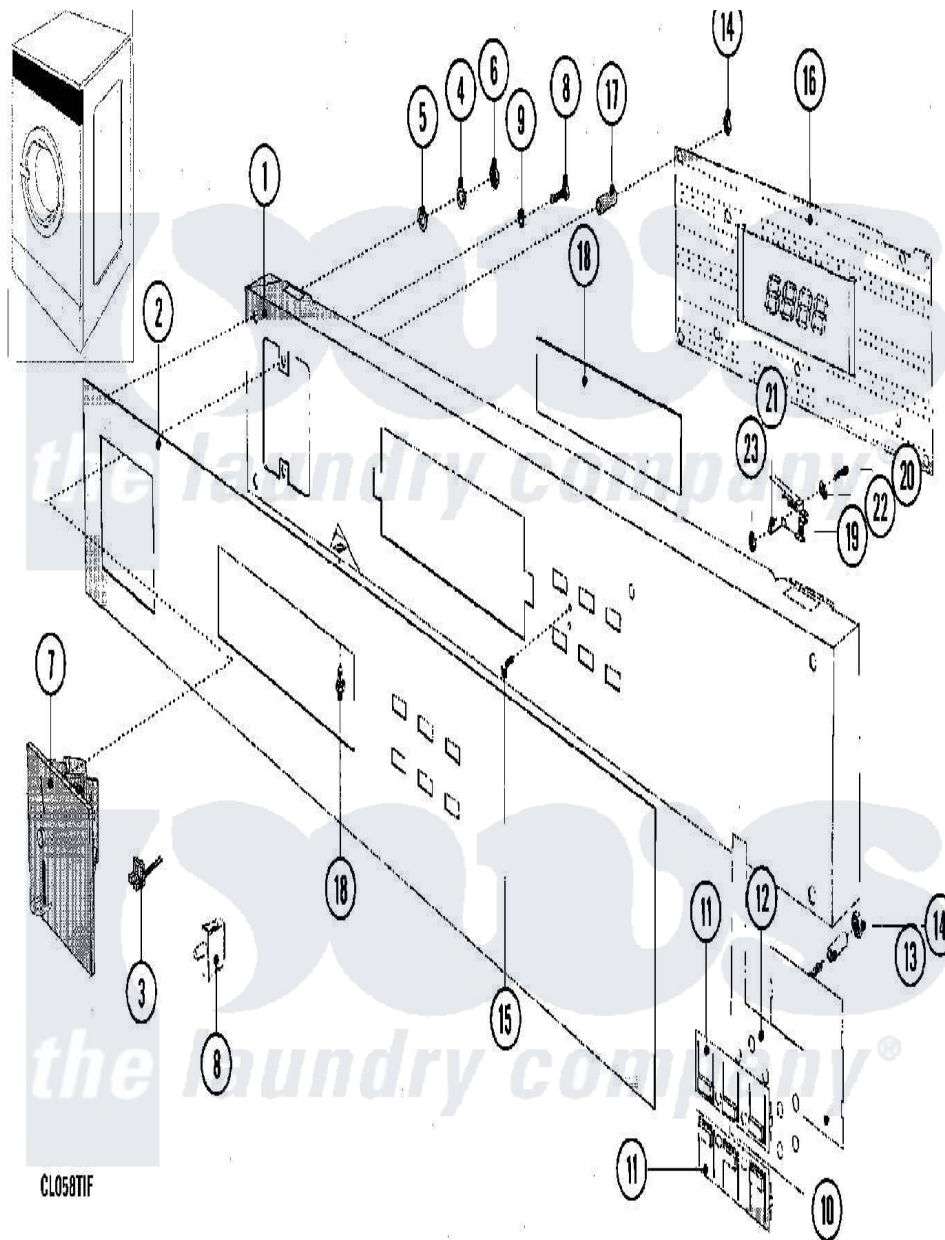

Maytag MFR80PDAVS 12 - CONTROL PANEL

Maytag [Commercial Maytag MFR80PDAVS Washer Parts](#) Parts Diagram 12 - CONTROL PANEL
 Click on the part number to view part

Item	Original Part Number	Replaced By	Status	Part Description
001	23003638			Panel, Control
"	23003727			Control Panel
002	23003643			Facia
"	23003706	23003726		Facia, Control Panel
"	23003726			Facia, Control Panel
003	23003657			Sensor, Optic
004	23002842			Bracket, Support
005	23002426	23002950		Lock Washer M4
006	23003666	23001014		Nut M4
007	23003644			Coin Drop
"	23003976			Vault, Coin Mfr80
008	23003656			Switch, Coin Box
009	23002465	23004485		Lock Washer M5
010	23003645			Holder
011	23003646			Buttons, Row Of 3
012	23003647			Switch, Membrane

013	23003648		Tube
014	23003649	M0282005	Nut-Keps
015	23002617	23001777	Screw, Drive
016	23003705	23003735	Control Board
017	23003651		Tube
018	23003655	W10131114	Cover, Display
020	23003652		Screw, Switch
021	23003653		Spacer
022	23003654		Washer M3.2
023	23002958		Nut M3