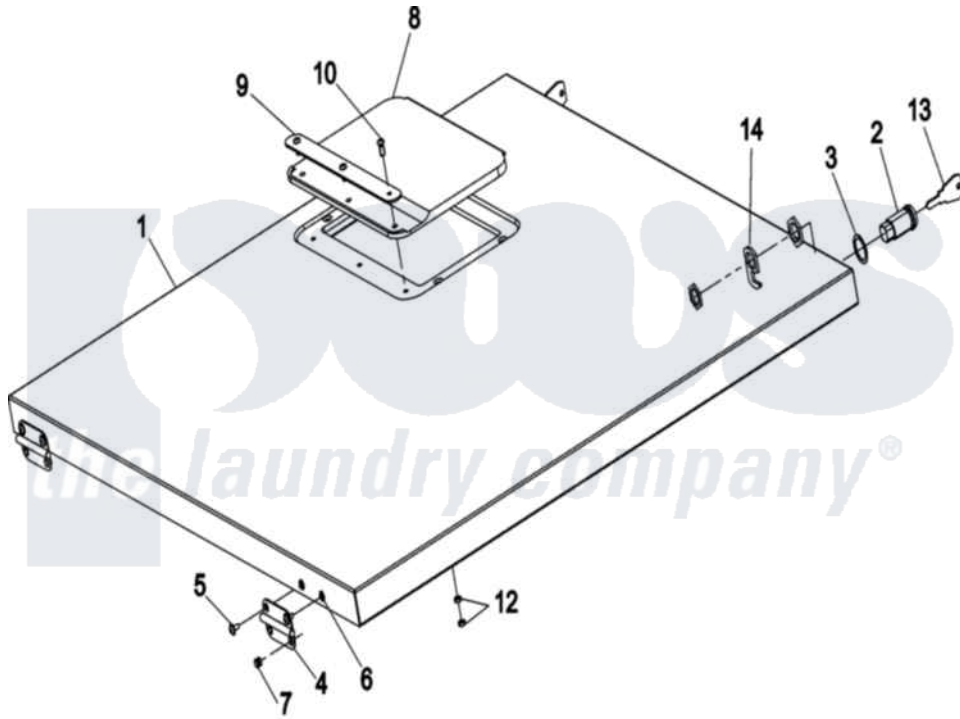

Maytag MFR80PDCTS 03 - TOP COVER ASSEMBLY

12-Sep-05
520 787A

Maytag [Commercial Maytag MFR80PDCTS Washer Parts](#) Parts Diagram 03 - TOP COVER ASSEMBLY
[Click on the part number to view part](#)

Item	Original Part Number	Replaced By	Status	Part Description
001	23004273			Top Cover Mfr80
002	23001006			Lock, Top Panel
003	23001007			Washer M21x27x1
004	23004103			Hinge
005	23004104			Bolt M4 X 8
006	23004093			Riveting Blind Nut M4
007	23004105			Rivet 4x6, 3
008	23001003			Rubber Cover, Soap Box
009	23003781			Dispenser Cover Retainer
010	23001012			Screw
012	23002652			Nut
013	23002673			Key-Top Panel
014	23001009			Hook, Lock