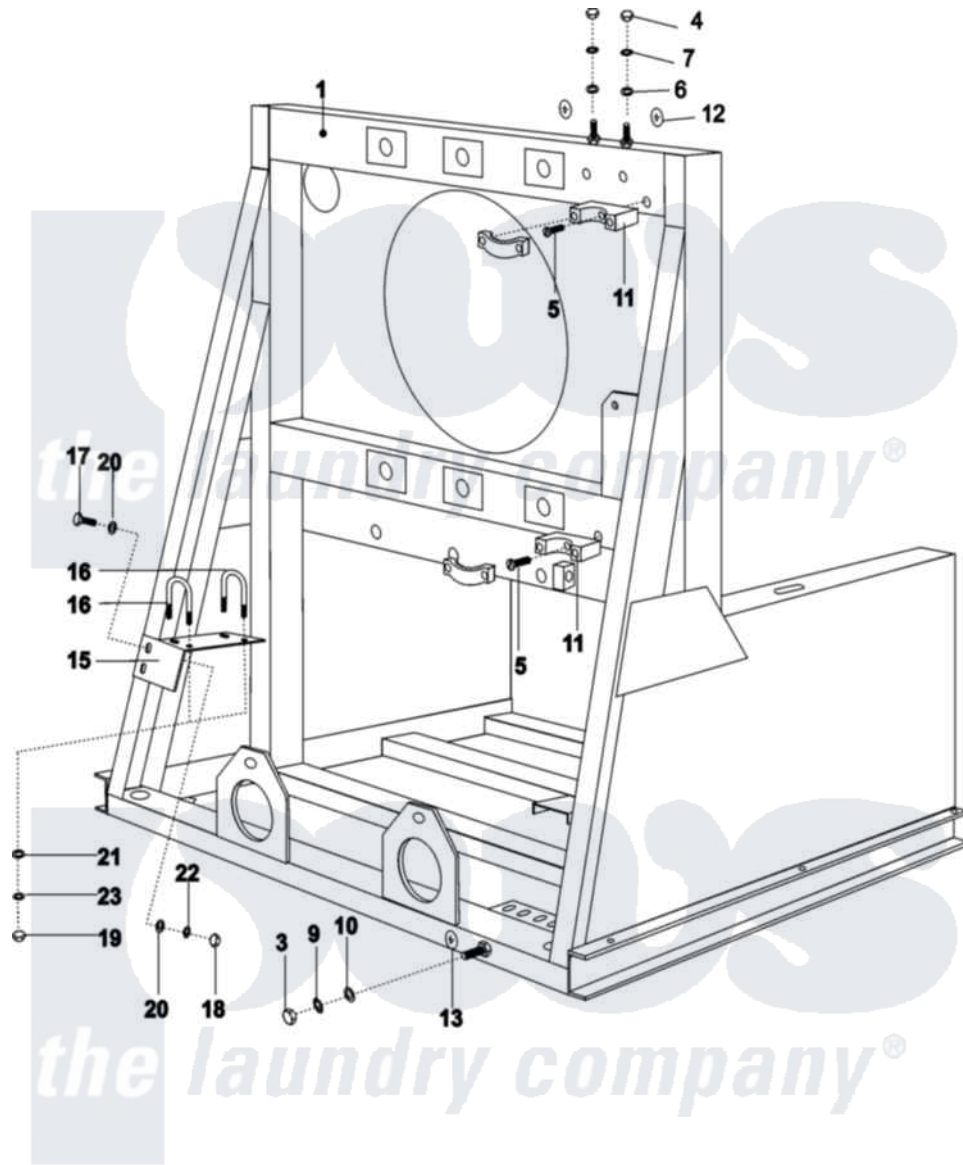

Maytag MFR80PNCTS 01 - BASE FRAME

27-Apr-05
504 648C

Maytag Commercial Maytag MFR80PNCTS Washer Parts Parts Diagram 01 - BASE FRAME
[Click on the part number to view part](#)

Item	Original Part Number	Replaced By	Status	Part Description
001	23004055			Frame Welded
003	23002487	23001266		Nut M8
004	23002280			Nut M6
005	23002423	23001361		Bolt
006	23002424			Washer M6.4
007	23002425			Locker Washer M6
009	23002427			Washer, Lock
010	23001608			Washer Lu
011	23002428			Clip, Cable
012	23002505			Plate, Earth
013	NLA		Not Available	PLATE, INDEX
015	23002432			Holder, Steam Valve
016	23002433			Holder
017	23002434			Screw
018	NLA		Not Available	NUT M8
019	23003773		Not Available	NUT M6

020	23002439	23001265	Washer
021	23002440		Washer, Spring Lock
022	23002437		Washer M8
023	23003778	23002756	Lockwasher