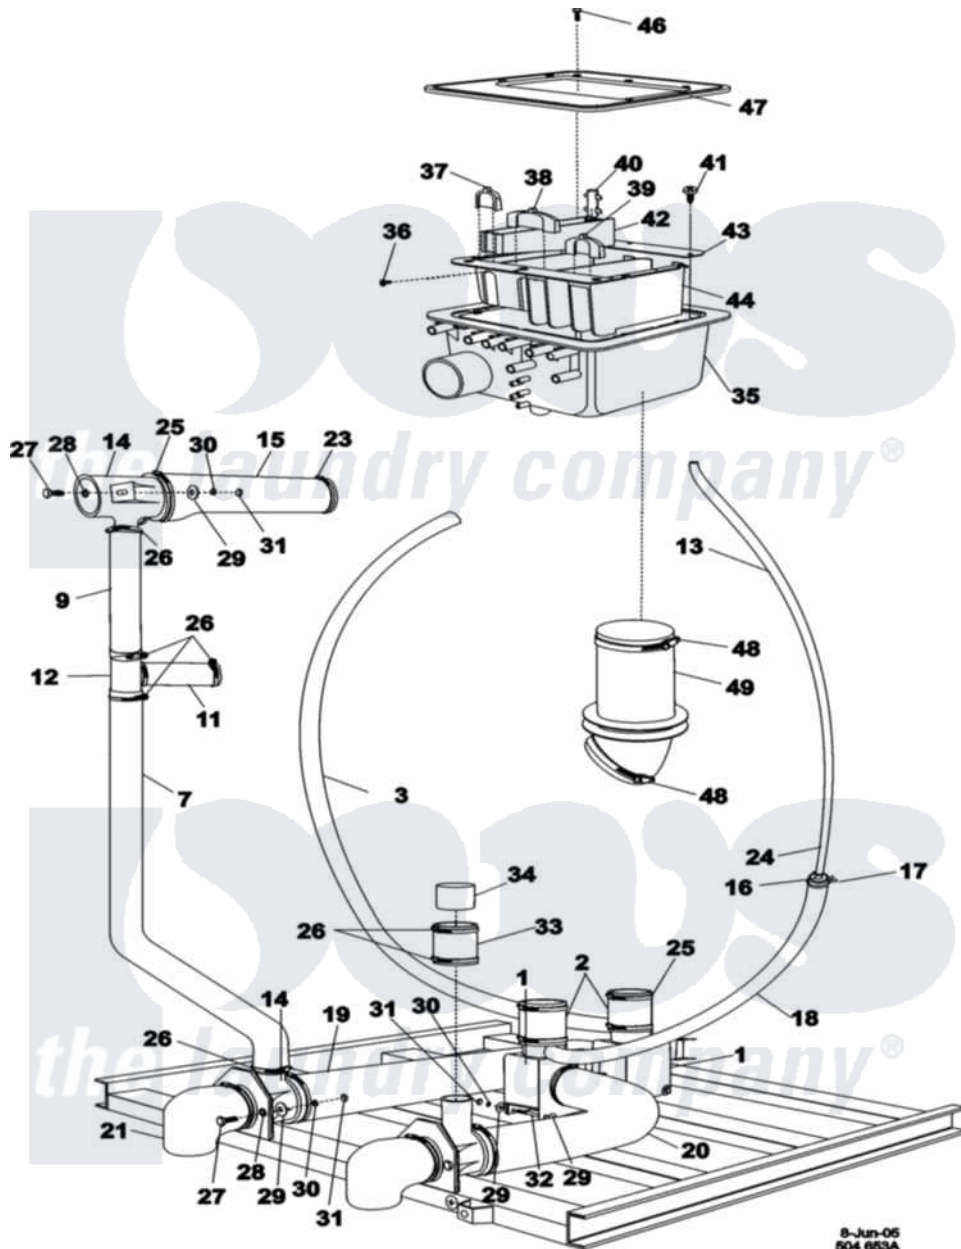

# Maytag MFR80PNCTS 06 - SOAP BOX, DRAIN & HOSE ASSEMBLY

8-Jun-06  
504 653A

Maytag Commercial Maytag MFR80PNCTS Washer Parts Parts Diagram 06 - SOAP BOX, DRAIN & HOSE ASSEMBLY

[Click on the part number to view part](#)

Item	Original Part Number	Replaced By	Status	Part Description
001	<a href="#">23001244</a>			Valve, Drain
002	<a href="#">23003372</a>			Hose, Outlet Valve
003	<a href="#">23001246</a>			Lower Pressure Switch Hose
007	<a href="#">23003375</a>			Hose, Overflow 1
009	<a href="#">23004274</a>			Overflow Hose
011	<a href="#">23003379</a>			Hose, Overflow 5
012	<a href="#">23001255</a>			Tee, Overflow Hose
013	<a href="#">23001252</a>			Upper Pressure Switch Hose
014	<a href="#">23001253</a>			Tee, Drain
015	23001254	<a href="#">23004241</a>		Hopper To T-Hose
016	<a href="#">23001260</a>			Pressure Switch Hose Fitting
017	<a href="#">23001259</a>			Clamp, Corbin
018	<a href="#">23003380</a>			Elbow
019	<a href="#">23003381</a>			Elbow, Outlet 1
020	<a href="#">23003382</a>			Elbow, Outlet 2
021	<a href="#">23002015</a>			Elbow