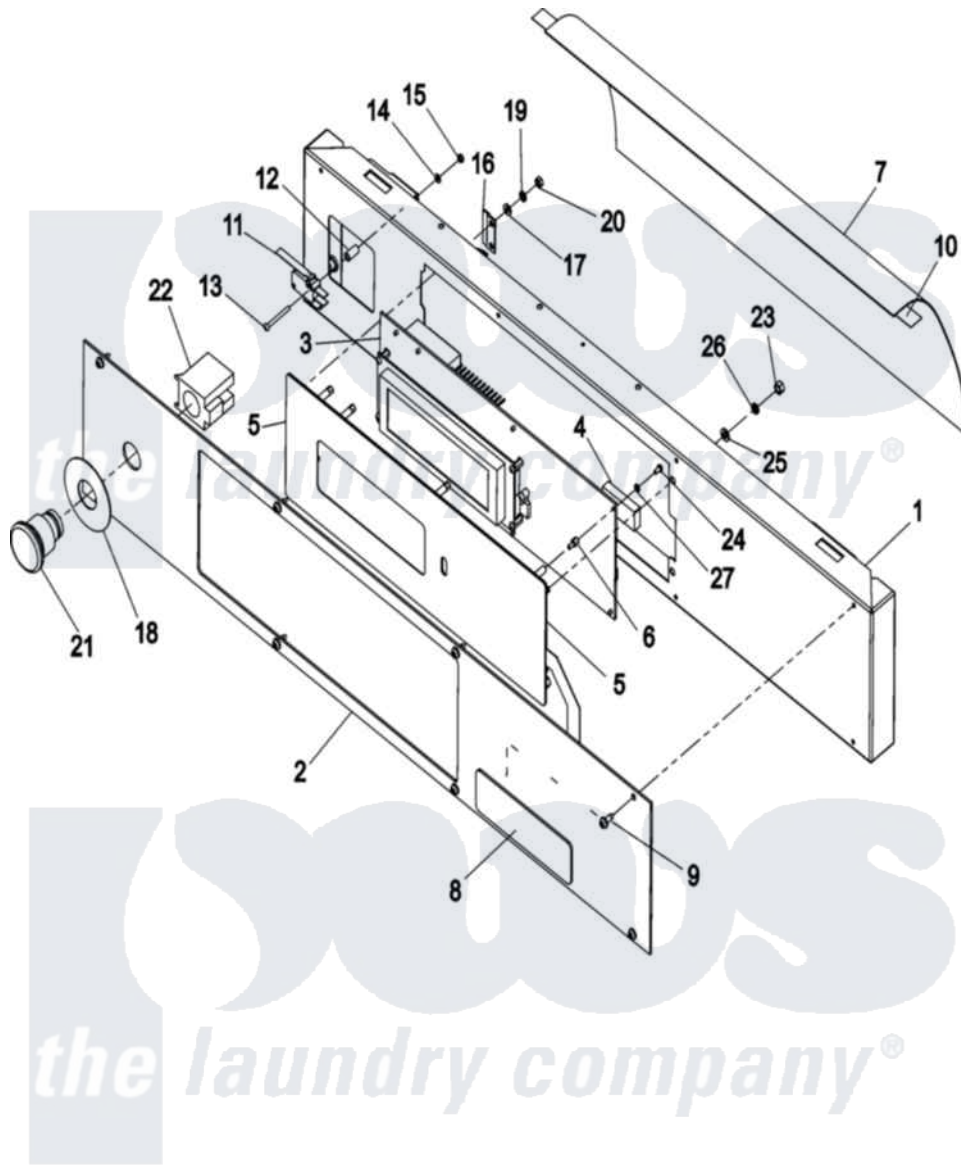

Maytag MFR80PNCTS 07 - CONTROL PANEL (PN)

23-Sep-05
521449A

Maytag Commercial Maytag MFR80PNCTS Washer Parts Parts Diagram 07 - CONTROL PANEL (PN)
Click on the part number to view part

Item	Original Part Number	Replaced By	Status	Part Description
001	23004278			Bracket, Control Panel Mfr80
002	23004279			Control Panel
003	23003991			Mcg Controller
004	W10165009			MC4 Coin Program Chip
"	W10304859			Programming Chip W/Software
005	23004133			Key Board, Full Control
006	23004134			Spacer M3xm5x3
007	NLA		Not Available	COVER, PLASTIC
008	23004135		Not Available	MAYTAG LABEL
009	23003810	W10131119		Screw, 8-18 X 5/16
010	23004126			Double Sided Tape
011	23001145			Microswitch, Lever
012	23003653			Spacer
013	23003652			Screw, Switch
014	23003654			Washer M3.2
015	23002958			Nut M3

016	23003871		Mounting Bracket
017	23002438		Washer M4.3
018	23002330	Not Available	LABEL, CENTRAL STOP
019	23002950		Lock Washer M4
020	23003666	23001014	Nut M4
021	23004136		Stop Button Emergency
022	23004137		Contact Block
023	23002452	8184504	Nut
024	23002869		Screw
025	23002862	23001708	Washer
026	23002836		Washer
027	NLA	Not Available	LOCKWASHER (M3)
028	23004138		Soap Supply Label
029	23004139		Emergency Stop Harness