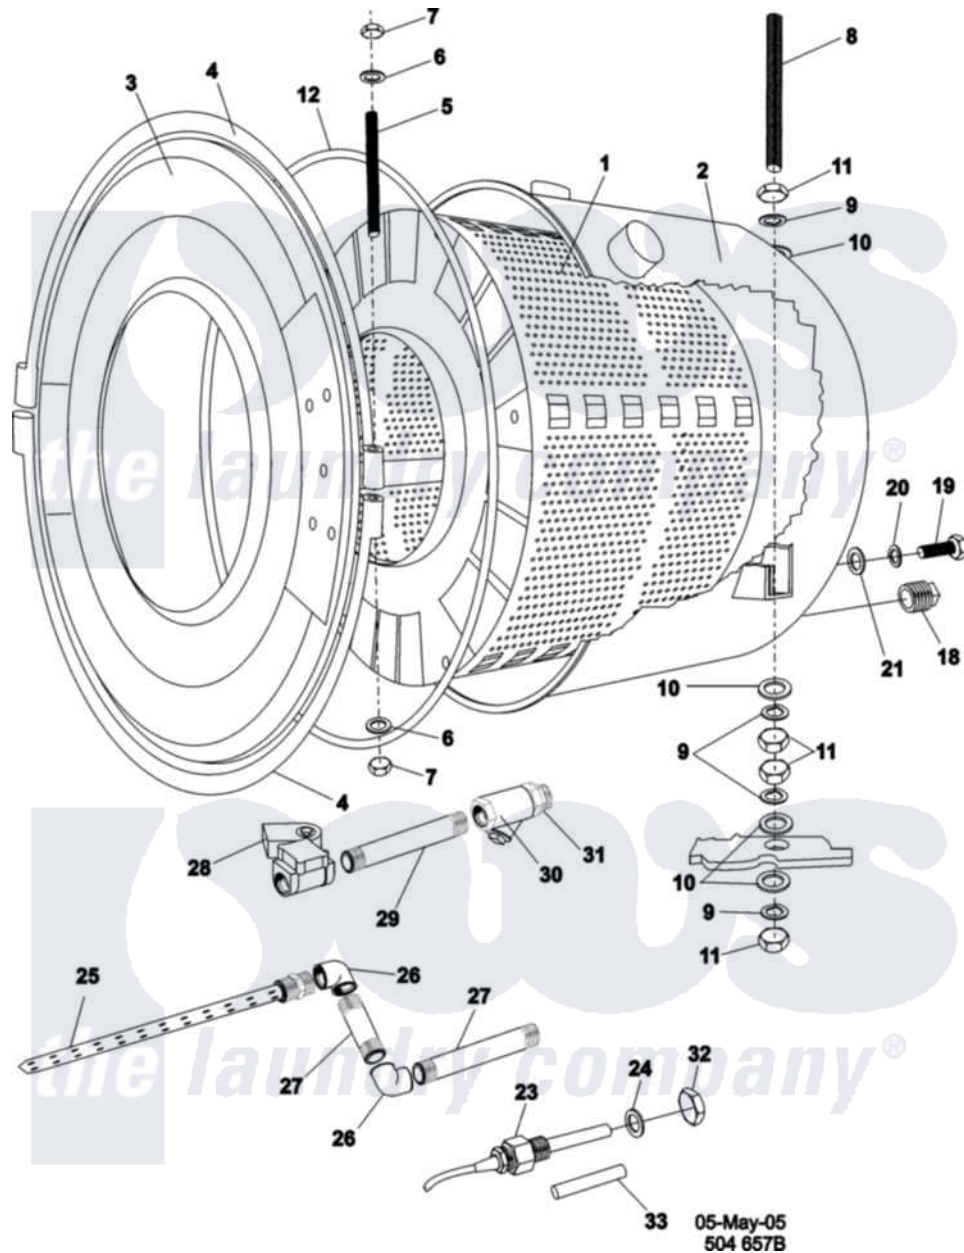

Maytag MFR80PNCTS 08 - BASKET & OUTER SHELL ASSEMBLY

Maytag [Commercial Maytag MFR80PNCTS Washer Parts](#) Parts Diagram 08 - BASKET & OUTER SHELL ASSEMBLY
 Click on the part number to view part

Item	Original Part Number	Replaced By	Status	Part Description
001	23003398			Drum, Complete
002	23004056			Outer Tub Comp
003	23004057			Front Tub Panel Complete
004	NLA		Not Available	CLIP
005	23002486			Bolt
006	23001608			Washer Lu
007	23002487	23001266		Nut M8
008	23003401			Bolt, Adjusting
009	23003402			Spring Lock Washer 16 Din 127
010	23003403			Washer 16BN 737
011	23004281			Nut M16
012	23002485			Sealing
"	23004248			Gasket
018	23002480			Plug
019	23002421			Screw
020	23002427			Washer, Lock

021	23001608		Washer Lu
023	23003807		Temperature, Sensor Holder
024	23002179		Washer Nut M14
025	23003406		Steam Tube Complete
026	23003407		Elbow
027	23003408		Tube 2
028	23004282		Steam Valve W/Coil
029	23003409		Tube 1
030	23003410		Steam Filter 3/4"
031	NLA	Not Available	INSERT 3/4`
032	23002936		Temperature, Sensor Holder, Nut M14
033	23003792		Plug 6 Diam.
"	23003831		Temperature Sensor