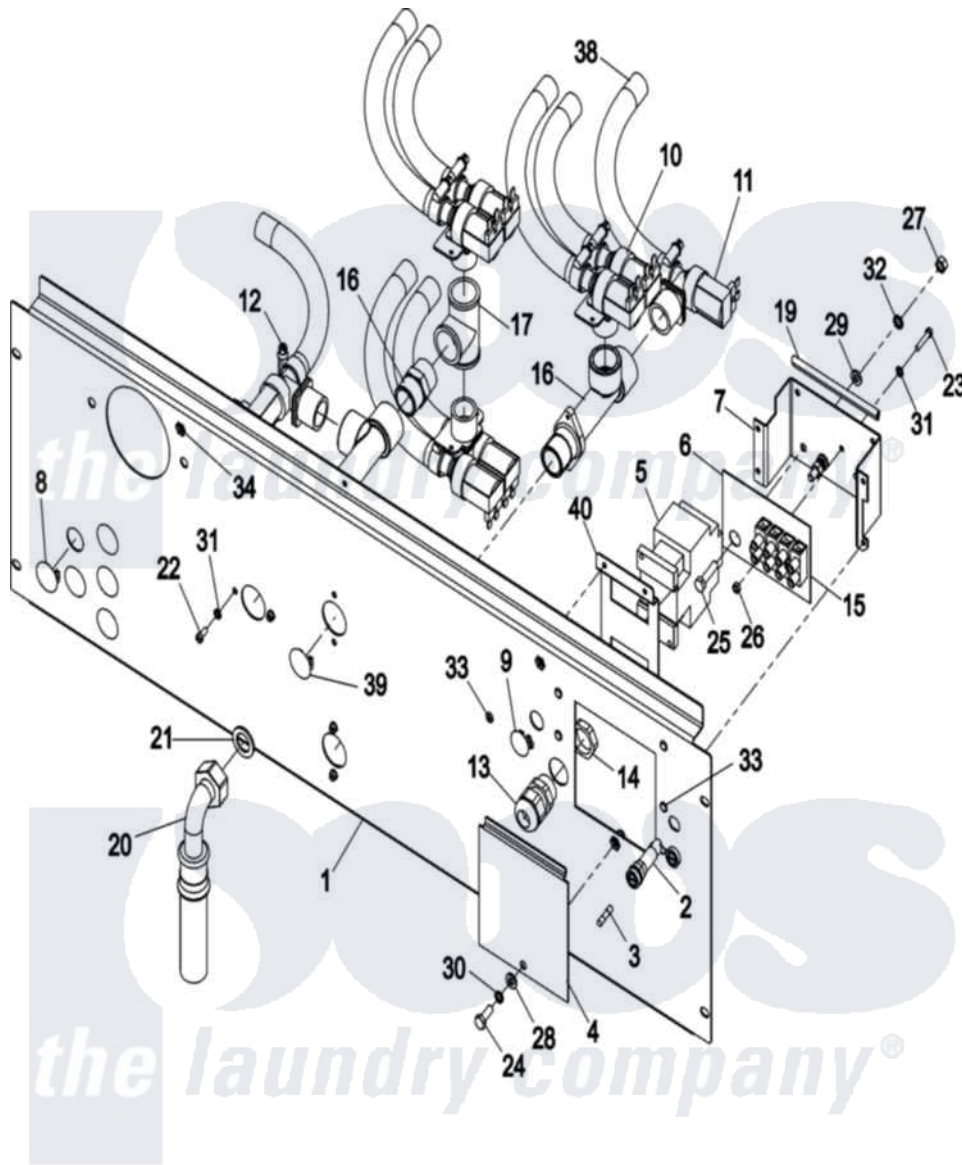

# Maytag MFR80PNCTS 10 - WATER VALVE & REAR PANEL

20-Apr-05  
521 460

Maytag Commercial Maytag MFR80PNCTS Washer Parts Parts Diagram 10 - WATER VALVE & REAR PANEL  
Click on the part number to view part

Item	Original Part Number	Replaced By	Status	Part Description
001	<a href="#">23004289</a>			Panel, Rear
002	<a href="#">23001462</a>			Holder, Fuse
003	<a href="#">23001508</a>			Fuse
004	<a href="#">23003661</a>			Terminal Cover Lu
005	<a href="#">23003750</a>			Frequency Inverter Contactor
006	<a href="#">23004159</a>			Electro-Insul Foil
007	<a href="#">23004160</a>			Term Board Box
008	<a href="#">23002795</a>			Plug
009	<a href="#">23003785</a>			Plug
010	<a href="#">23001455</a>			Valve, Two Way
011	<a href="#">23001534</a>			Valve, One Way
012	23001506	<a href="#">596669</a>		Clamp, Manifold
013	<a href="#">23002196</a>			Protector, Cable
014	<a href="#">23002197</a>			Med. Strain Relief Nut
015	<a href="#">23002923</a>			Board, Terminal
016	<a href="#">23002924</a>			T-Part