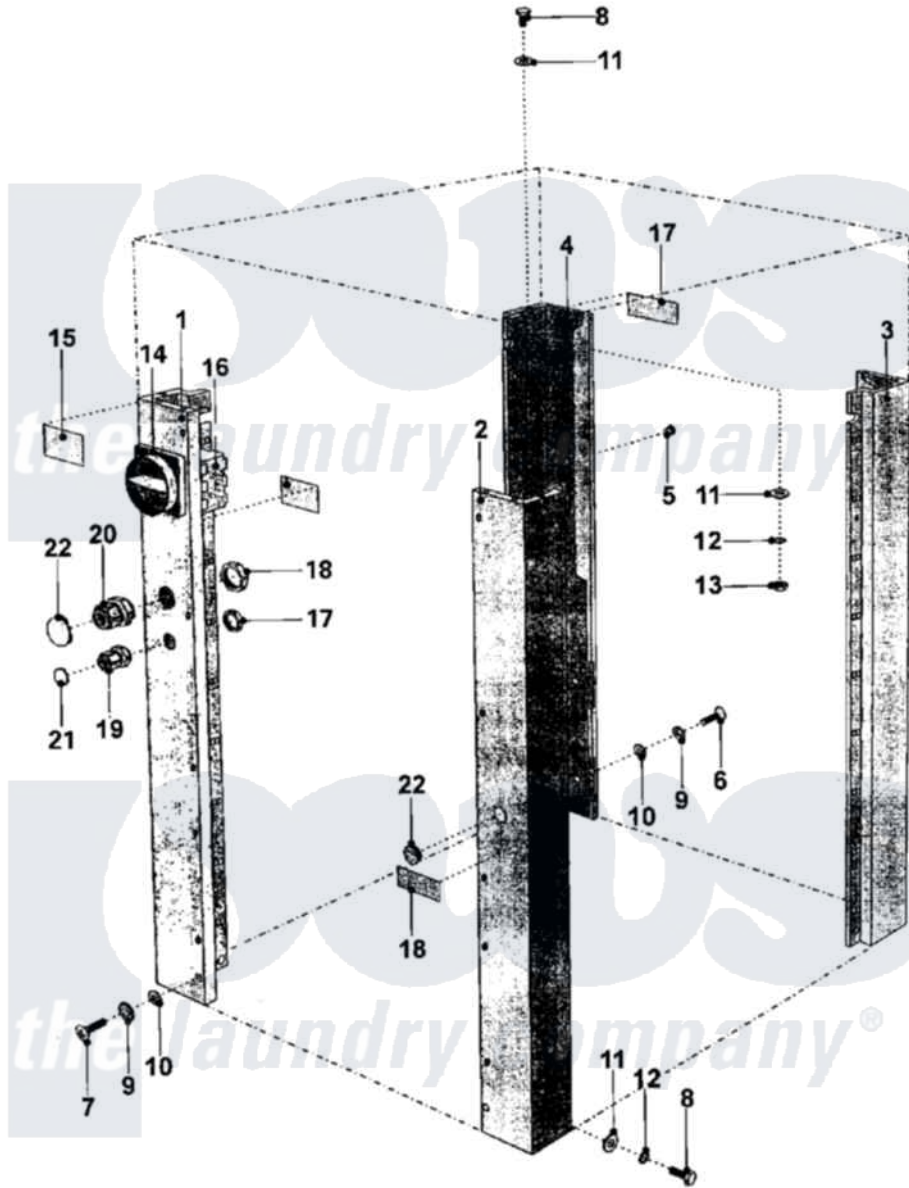

Maytag MFS100PAVS 02 - CABINET

Maytag [Commercial Maytag MFS100PAVS Washer Parts](#) Parts Diagram 02 - CABINET
 Click on the part number to view part

Item	Original Part Number	Replaced By	Status	Part Description
001	23002369			Cover, Right-Rear
002	23002370			Cover, Left-Rear
003	23002371			Cover, Left-Front
004	23002372			Cover, Right-Front
005	23002373			End Stop
006	23002374			Screw
007	23002375			Screw
008	NLA		Not Available	SCREW (M6X18)
009	23001337	23002457		Washer M6
010	23001338	23002458		Washer
011	23002282	23001027		Washer
012	23002138			Washer
013	23002361	23001312		Mut M6
014	23002141			Device, Operating
015	NLA		Not Available	LABEL (WARNING)
016	23001731	23003502		Switch, Main

"	23002915	23003501	Switch, Main
017	23002197		Med. Strain Relief Nut
018	NLA	Not Available	NUT
019	23002196		Protector, Cable
020	NLA	Not Available	SWIVEL, CABLE
021	23002243		Plug, Universal
022	NLA	Not Available	BLIND, UNIVERSAL
023	23002141		Device, Operating