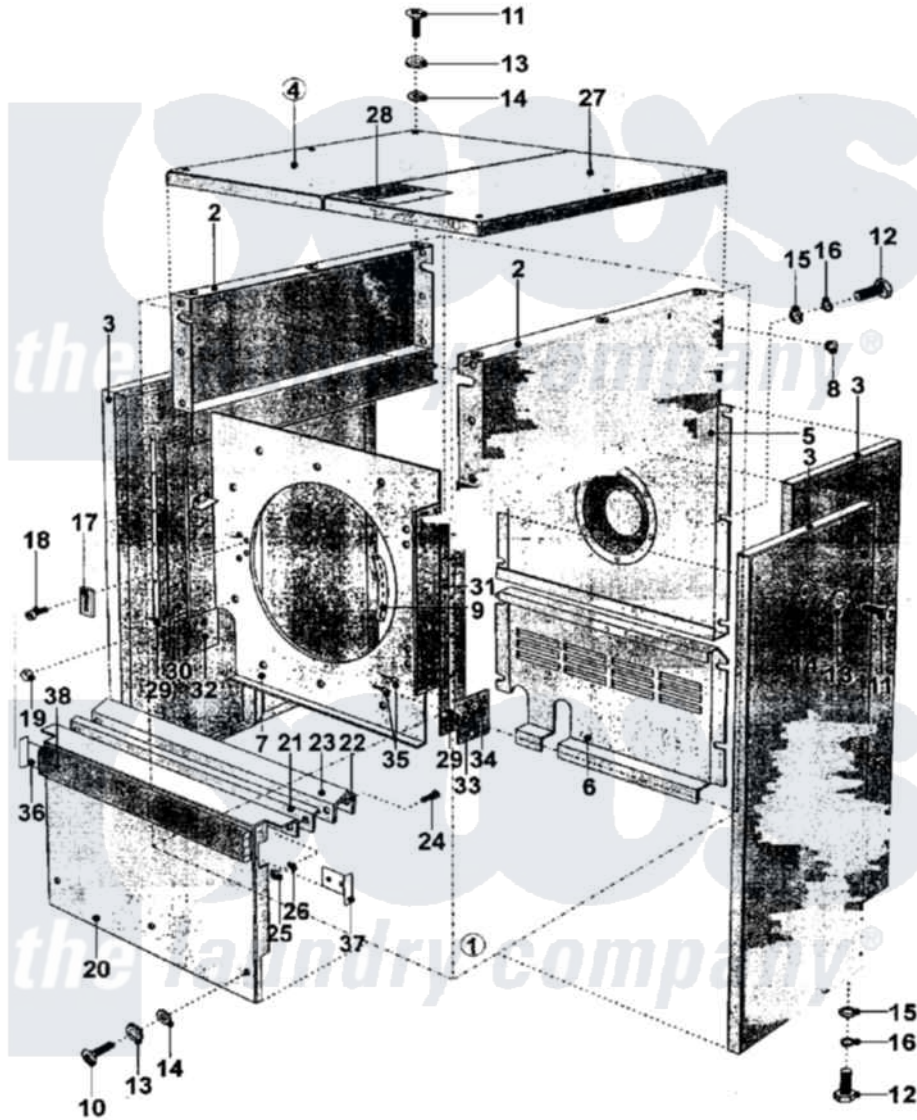

Maytag MFS100PAVS 03 - PANELS

Maytag [Commercial Maytag MFS100PAVS Washer Parts](#) Parts Diagram 03 - PANELS
 Click on the part number to view part

Item	Original Part Number	Replaced By	Status	Part Description
001	23002380			Cover, Front
002	23002381			Cover, Side-Upper
003	23002383			Cover, Side-Lower
004	23002385			Cover, Top
005	23002387			Cover, Rear-Upper
006	23002388			Cover, Rear-Lower
007	23002397			Foil
008	23001476			Plug, Water Inlet
009	23001088	23002473		Rubber, Protective
010	23002374			Screw
011	23002375			Screw
012	23001618	23002461		Screw
013	23001337	23002457		Washer M6
014	23001338	23002458		Washer
015	NLA		Not Available	WASHER (6.4)
016	23002130	23001158		Lockwasher

017	23002390		Block
018	NLA	Not Available	SCREW (M8X15)
019	NLA	Not Available	NUT (M6)
020	23002393		Cover, Front-Lower
021	23002394		Support, Side Panel
022	23002395		Ribbon
023	23002396		Strip
024	23002398	23001089	Screw
025	23002399	23001014	Nut M4
026	23002400		Washer
027	23002401		Cover, Top
028	23002362		Rivet W/Crank
029	NLA	Not Available	BAR
030	NLA	Not Available	CUFF (LT)
031	NLA	Not Available	CUFF (RT)
032	NLA	Not Available	CORNER CUFF (LT)
033	NLA	Not Available	CORNER CUFF (RT)
034	NLA	Not Available	WASHER
035	23002408		Rivet W/Crank
036	23002409		Bar, Inside
037	23002410		Bar, Side
038	23002411		Profile