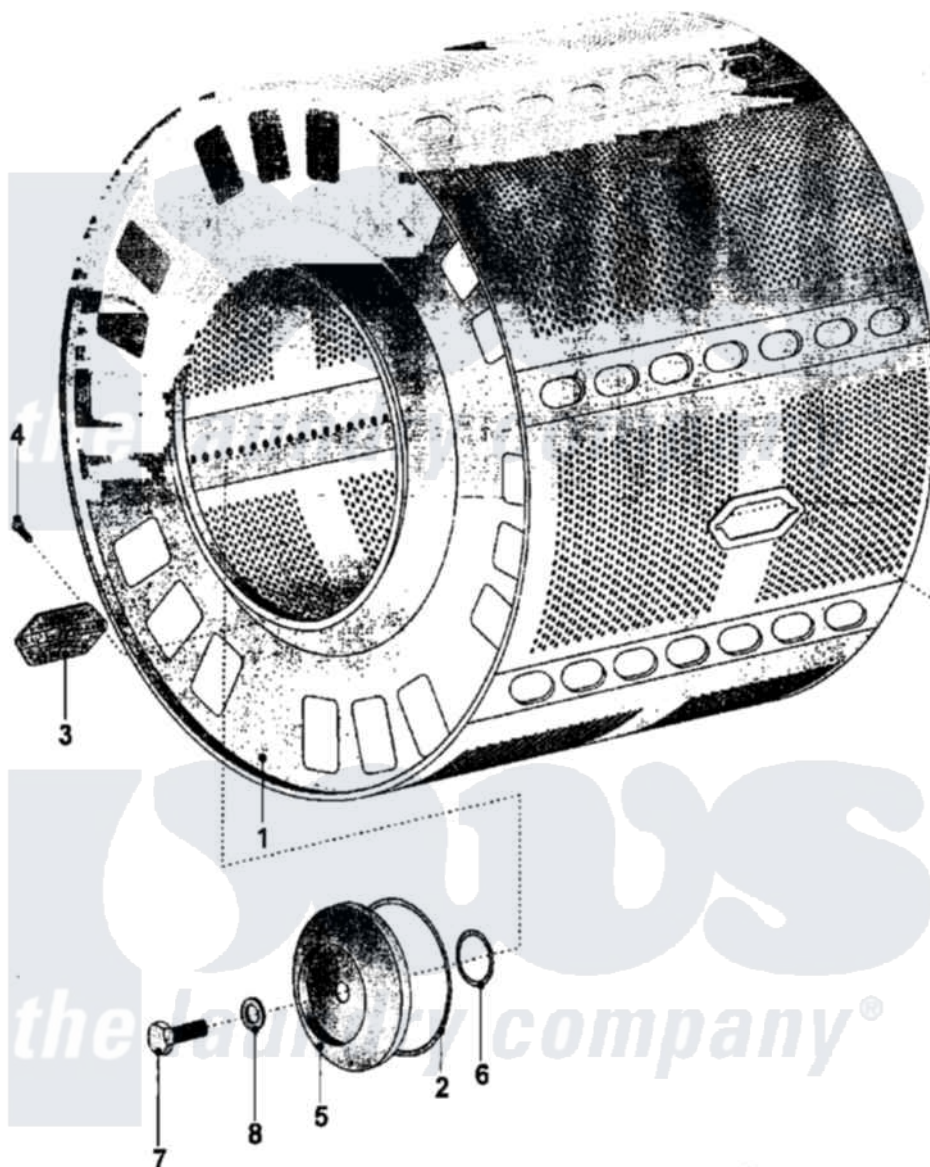

Maytag MFS100PAVS 05 - DRUM

Maytag [Commercial Maytag MFS100PAVS Washer Parts](#) Parts Diagram 05 - DRUM
 Click on the part number to view part

Item	Original Part Number	Replaced By	Status	Part Description
001	23002615			Washing Drum 100LB
002	23002622			O-Ring
003	23002259			Cover
004	23002617	23001777		Screw, Drive
005	23002618			Washer
006	23002619			O-Ring
007	23002620			Bolt, 30mm x 80mm, SS
008	23002621			Washer