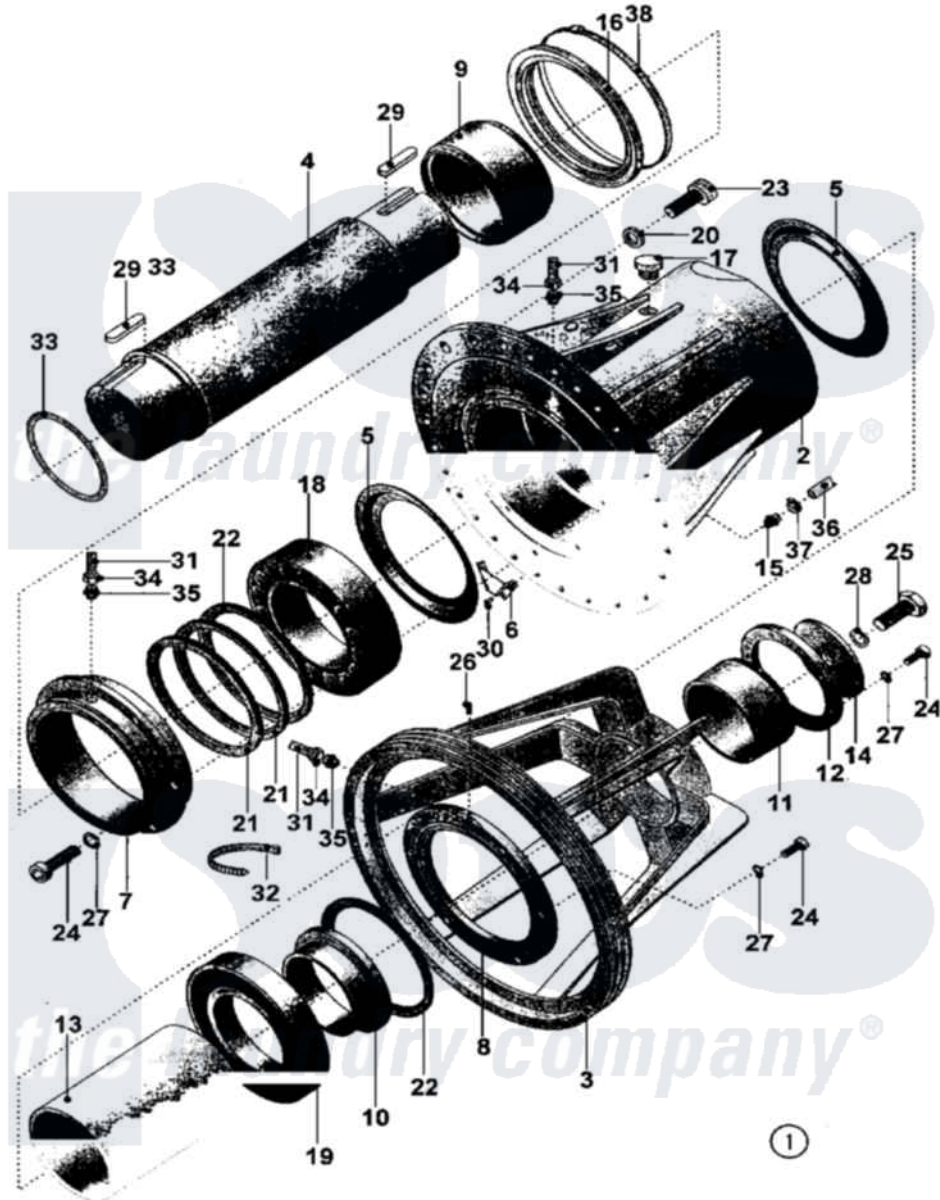

Maytag MFS100PAVS 06 - TRUNNION

Maytag [Commercial Maytag MFS100PAVS Washer Parts](#) Parts Diagram 06 - TRUNNION
 Click on the part number to view part

Item	Original Part Number	Replaced By	Status	Part Description
001	23003247			Bearing Housing, Complete
002	23003248			Housing, Bearing
003	23003249			Pulley
004	23003250			Shaft
005	23002635			Holder, Cover
006	NLA		Not Available	BOX
007	23003252			Cover, Front
008	23003253			Cover, Rear
009	23003254			Bushing
010	23003255			Bushing
011	23003256			Sleeve, Clamping
012	23003257			Nut
013	23003258			Tube, Expanding
014	NLA		Not Available	WASHER, PULEY
015	NLA		Not Available	SCREW, WING
016	23003215			Bearing, House Sealing

017	23003081		Stopper
018	23003261		Bearing
019	23003262		Bearing
020	23003202		Washer
021	23003263		Seal
022	23003264		Seal
023	23003207		Screw
024	23003265		Screw
025	23003266		Screw
026	23003267		Pulley Set Screw
027	23002658		Washer
028	23002478		Washer
029	23003268		Wedge
030	23002362		Rivet W/Crank
031	23003213		Hose
032	23001720		Binder, Cable
033	23002485		Sealing
034	23003269		Nut, Transfer
035	23003212		Neck, Connecting
036	23001741		Hose
037	23001506	596669	Clamp, Manifold
038	23003209		Clip