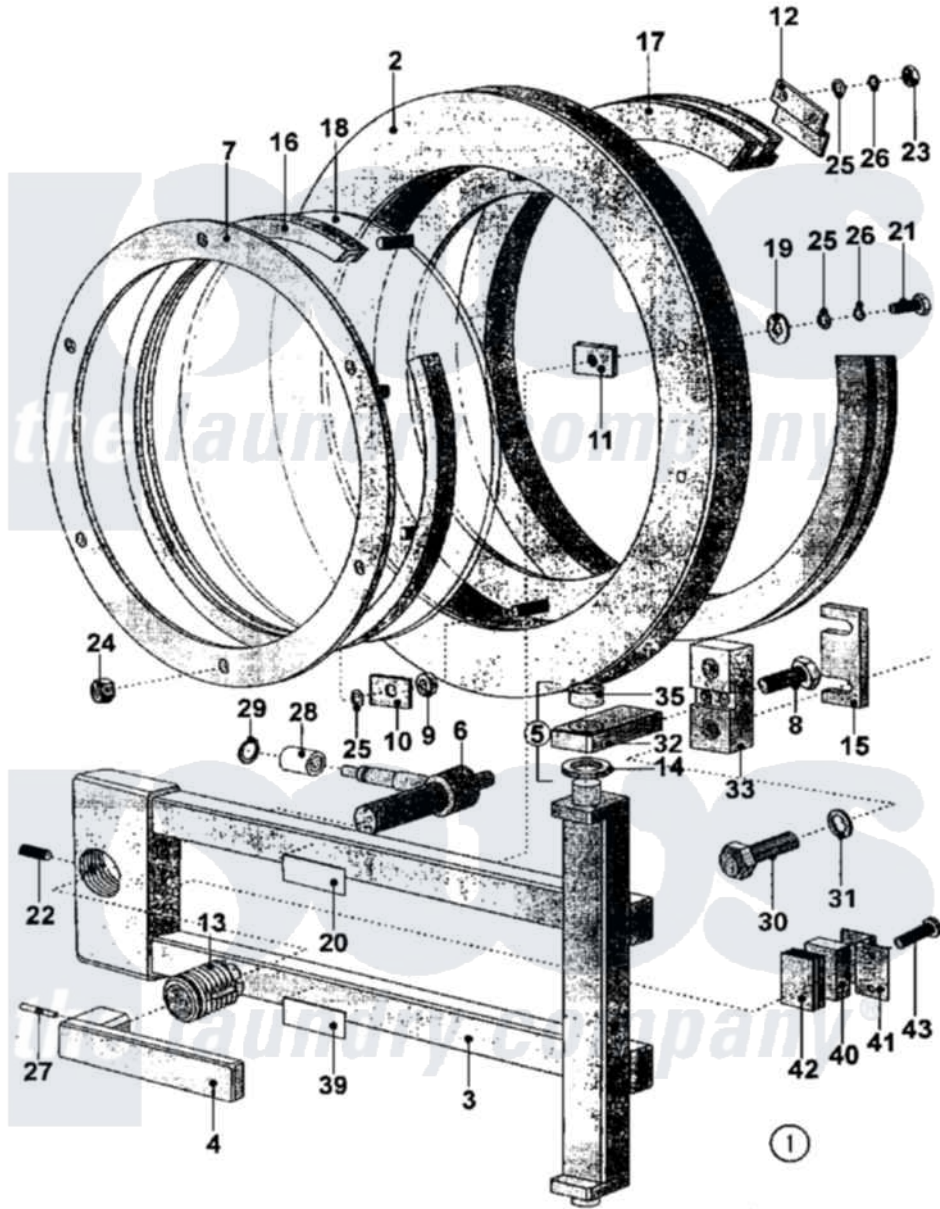

Maytag MFS100PAVS 09 - DOOR

Maytag [Commercial Maytag MFS100PAVS Washer Parts](#) Parts Diagram 09 - DOOR
 Click on the part number to view part

Item	Original Part Number	Replaced By	Status	Part Description
001	23003228			Door
002	23002635			Holder, Cover
003	23002676			Hinge, Door
004	23002677			Handle
005	23002678			Bracket
006	23002679			Lever, Door
007	23002680			Tyre
008	23002697	23003265		Screw
009	23002681			Insertion Piece
010	23002682			Washer
011	23002683			Plate
012	23002684			Z-Bracket
013	23002685			Nut, Displacing
014	23002686			Washer, Wearing
015	NLA		Not Available	SPACER
016	23002688	23003946		Seal, Glass

017	23002689		Seal, Door
018	23002690		Glass
019	23002265		Fender Washer
020	NLA	Not Available	PLATE, ``SPIN DIRECTION`` INDEX
021	23001618	23002461	Screw
022	23001658		Screw
023	23002280		Nut M6
024	NLA	Not Available	NUT (M6)
025	23002129		Washer
026	23002130	23001158	Lockwasher
027	23002691		Pin
028	23002692		Bushing For Suspension Hook
029	23002693	23003948	Retaining Ring
030	23002698		Screw, Door Console
031	NLA	Not Available	WASHER, DOOR CONSOLE
032	23002696		Sleeve
033	23002694		Board, Console
034	23002695		Support, Console