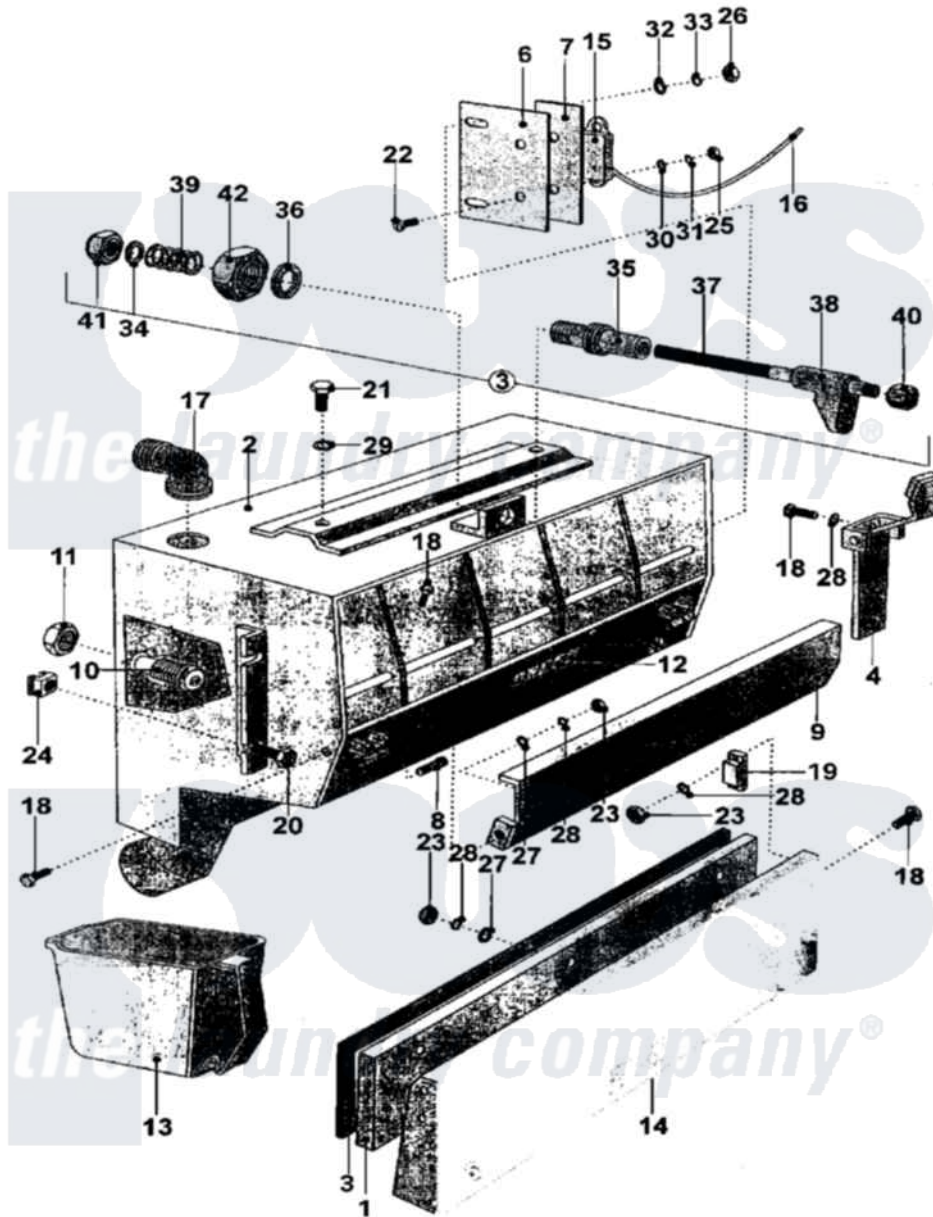

Maytag MFS100PAVS 11 - SOAP HOPPER

Maytag Commercial Maytag MFS100PAVS Washer Parts Parts Diagram 11 - SOAP HOPPER
 Click on the part number to view part

Item	Original Part Number	Replaced By	Status	Part Description
001	23002751			Cover, Insert
002	23002731			Soaphopper
003	23001666			Seal Lu
004	NLA		Not Available	OVERSEAL
005	23002733			Cover, Soaphopper
006	NLA		Not Available	HOLDER
007	23002735			Insulation
008	23002736			Pin, Door
009	23002737			Cover
010	23002738			Nozzle
011	23002739			Nut
012	NLA		Not Available	PLATE, INDEX
013	23002135			Cup, Soap Box
014	NLA		Not Available	PLATE, INDEX
015	23001566			Switch, Magnetic
016	23002742			Tube, Insulation

017	NLA	Not Available	ELBOW
018	23001682		Screw
019	23001668		Contact, Magnetic
020	23002353	23001157	Bolt
021	NLA	Not Available	SCREW (M6X10)
022	NLA	Not Available	SCREW (M3X10)
023	23002652		Nut
024	23001339	23002455	Nut, Rapid
025	23002500		Washer, Lock
026	23002399	23001014	Nut M4
027	NLA	Not Available	WASHER (4.3)
028	23002674		Spring, Lock Washer
029	23002357	23002440	Washer, Spring Lock
030	23002174	23003654	Washer M3.2
031	NLA	Not Available	WASHER (3)
032	23001610	23002438	Washer M4.3
033	23002400		Washer
034	23002282	23001027	Washer
035	23002747		Pin
036	23002658		Washer
037	23002748		Screw
038	23002749		Lever
039	23002750		Spring
040	NLA	Not Available	NUT (M6)
041	23002471	23001310	Nut, Self Locking
042	NLA	Not Available	NUT (M12)