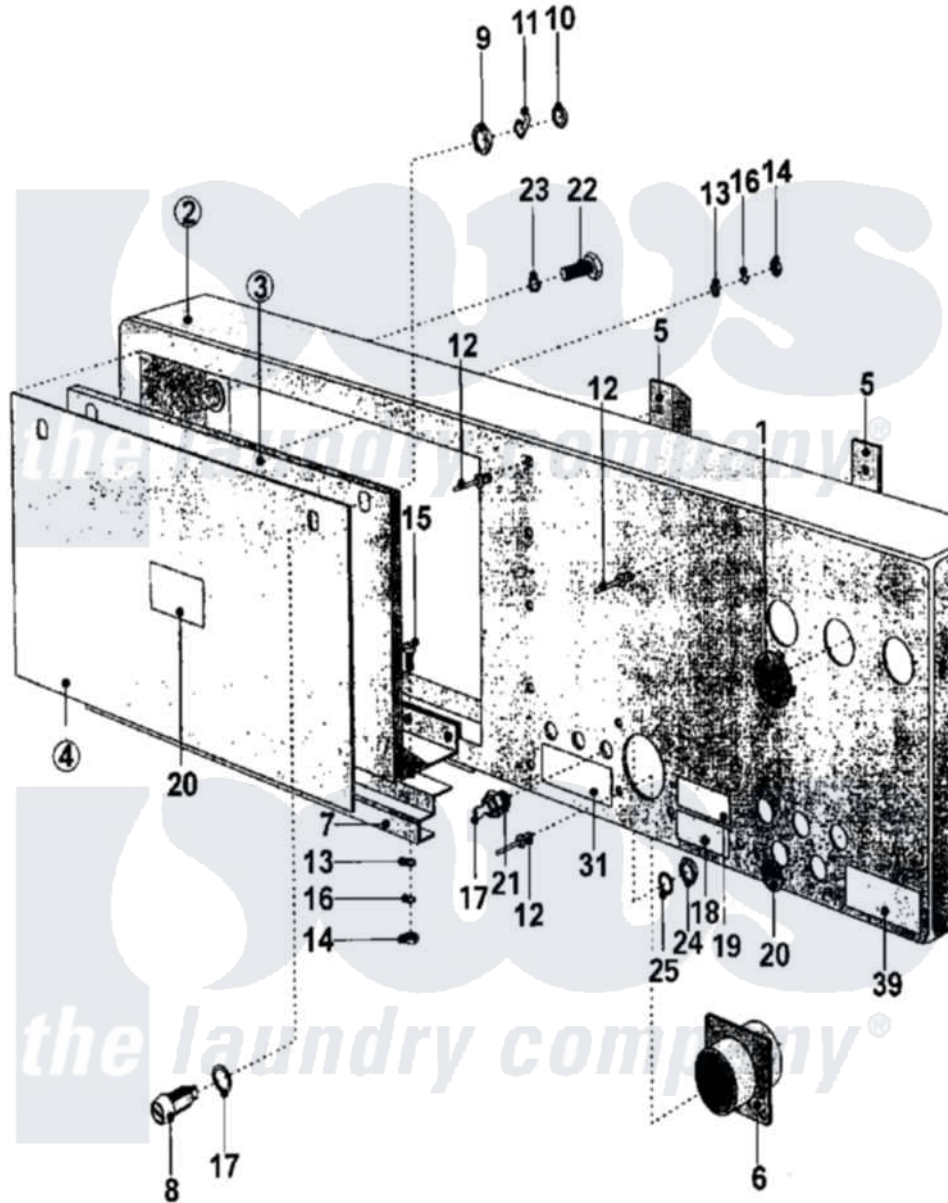

# Maytag MFS100PAVS 14 - REAR PANEL

Maytag Commercial Maytag MFS100PAVS Washer Parts Parts Diagram 14 - REAR PANEL  
 Click on the part number to view part

| Item | Original Part Number     | Replaced By              | Status        | Part Description      |
|------|--------------------------|--------------------------|---------------|-----------------------|
| 001  | <a href="#">23002795</a> |                          |               | Plug                  |
| 002  | <a href="#">23002783</a> |                          |               | Panel, Rear           |
| 003  | <a href="#">23002784</a> |                          |               | Cover, Rear Panel     |
| 004  | <a href="#">23002785</a> |                          |               | Plate, Panel Cover    |
| 005  | <a href="#">23002786</a> |                          |               | Frame, Pumps          |
| 006  | <a href="#">23002787</a> |                          |               | Vent, Rear Panel      |
| 007  | <a href="#">23002766</a> |                          |               | Support, Plate        |
| 008  | <a href="#">23001583</a> |                          |               | Device, Locking       |
| 009  | <a href="#">23001008</a> |                          |               | Nut, Lock             |
| 010  | <a href="#">23001011</a> |                          |               | Nut                   |
| 011  | <a href="#">23002451</a> |                          |               | Pawl                  |
| 012  | NLA                      |                          | Not Available | RIVET/CRANK (4 X 7.5) |
| 013  | 23001610                 | <a href="#">23002438</a> |               | Washer M4.3           |
| 014  | 23002399                 | <a href="#">23001014</a> |               | Nut M4                |
| 015  | 23002423                 | <a href="#">23001361</a> |               | Bolt                  |
| 016  | <a href="#">23002400</a> |                          |               | Washer                |