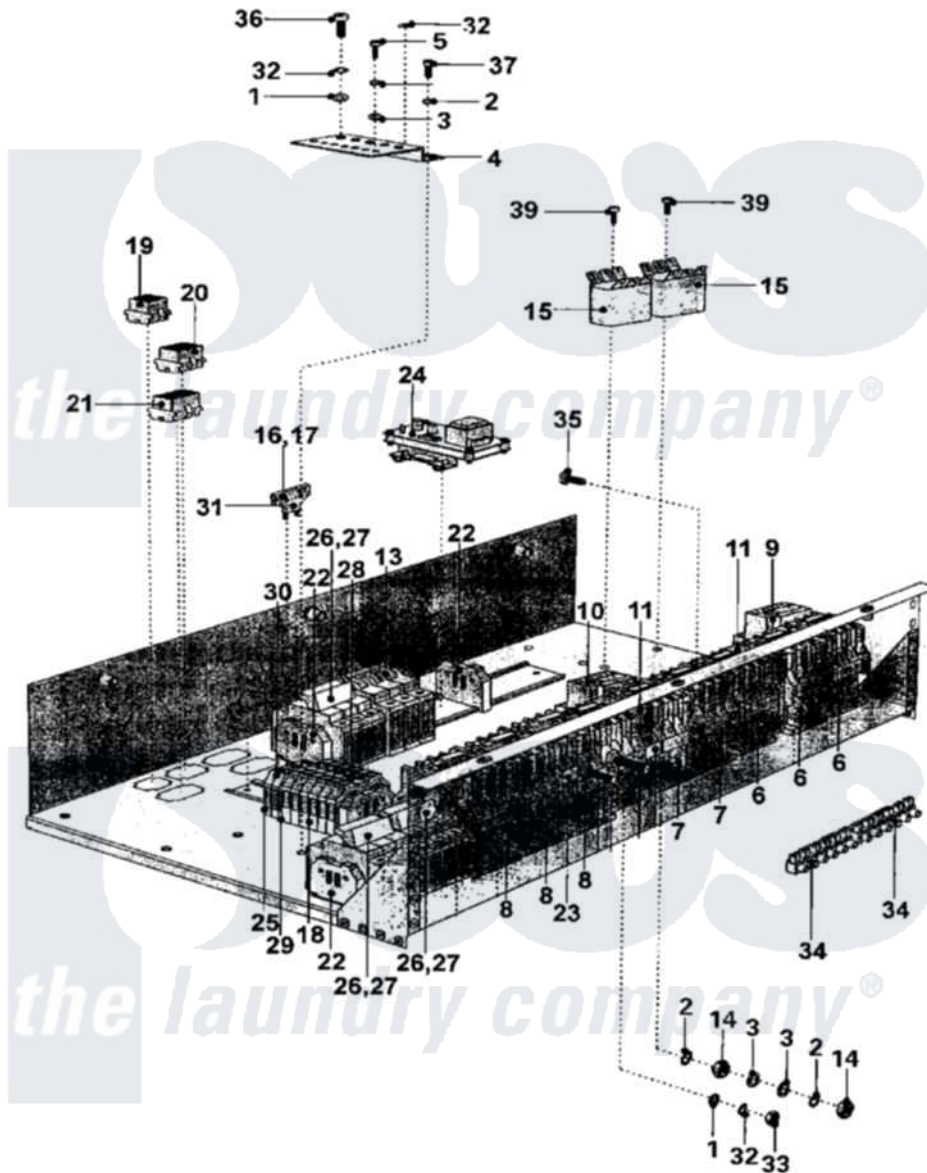

Maytag MFS100PAVS 15 - ELECTRONICS

Maytag [Commercial Maytag MFS100PAVS Washer Parts](#) Parts Diagram 15 - ELECTRONICS
 Click on the part number to view part

Item	Original Part Number	Replaced By	Status	Part Description
001	23002725			Washer
002	23002357	23002440		Washer, Spring Lock
003	23002726			Washer
004			Not Available	
005	23001733			Screw
006	23001101	23003751		Contactor Lc1 D12
007	23001102			Contactor
008	23001103			Contactor
009	23001106			Relay, Thermal Overload
010	23001108			Relay, Thermal Overload
011	23001119	23003762		Mechanical Interlock
012	23002796			Contactor
013	23002104			Breaker, Circuit
014	23001515	23001312		Mut M6
015	23001518			SERIES 15 - NO LONGER NEEDED
"	NLA		Not Available	NET FILTER

016	23001463		Fuse
017	23002043		Fuse
018	23002797		Clamp
019	23001722		Board, Terminal
020	NLA	Not Available	PLATE (PUMPS)
021	23001721		Board, Terminal
022	23002799		Stop End
023	NLA	Not Available	LABEL, EARTH
025	NLA	Not Available	COVER (VAST4-4)
026	23002801		Disconnecter, Fuse
027	23002802		Disconnecter, Fuse
028	23002803		Bridge
029		Not Available	
030		Not Available	
031		Not Available	
032	23002400		Washer
033	23002399	23001014	Nut M4
034	23002154		Housing, Connector
035	23001609	23002721	Screw
036	NLA	Not Available	SCREW (M4X10)
037	23002805		Screw
038	23001733		Screw
039	NLA	Not Available	SCREW (ST4.2 X 13)