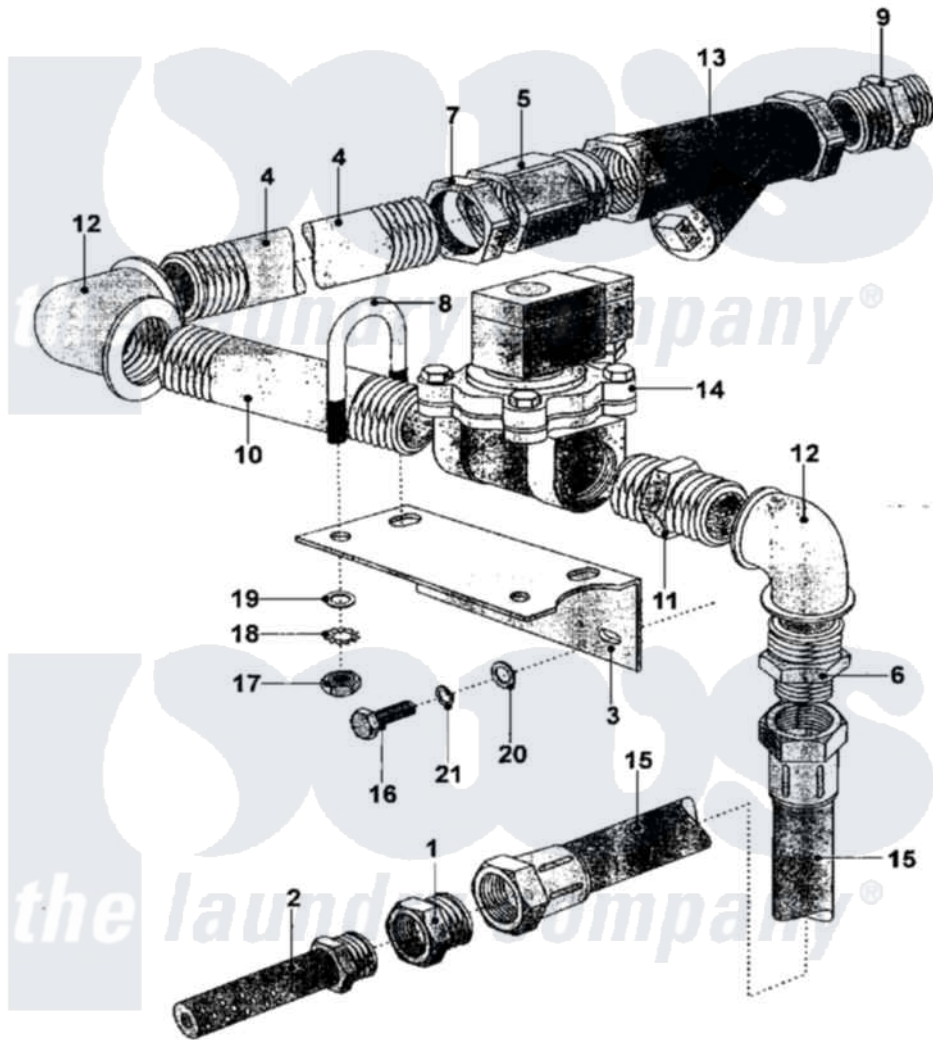

Maytag MFS100PAVS 16 - STEAM SUPPLY

Maytag Commercial Maytag MFS100PAVS Washer Parts Parts Diagram 16 - STEAM SUPPLY
 Click on the part number to view part

Item	Original Part Number	Replaced By	Status	Part Description
001	23002821			Reducer
002	23002811			Pipe, Steam
003	23002812			Holder
004	23002813			Pipe
005	23002814			Extension
006	23002815			Reducer
007	23002816			Nut
008	23002433			Holder
009	23002761			Reducer
010	23002817			Pipe
011	23001482			Connection
012	23001726			Adaptor, Lubrication Nipple
013	23002818			Pipe
014	23002819			Valve, Steam
015	23002820			Hose, Steam
016	23002475	23001264		Bolt M8x20

017	23002651	23001312	Mut M6
018	23002357	23002440	Washer, Spring Lock
019	23002282	23001027	Washer
020	23002653	23001203	Washer
021	23002358		LOCK WASHER M8