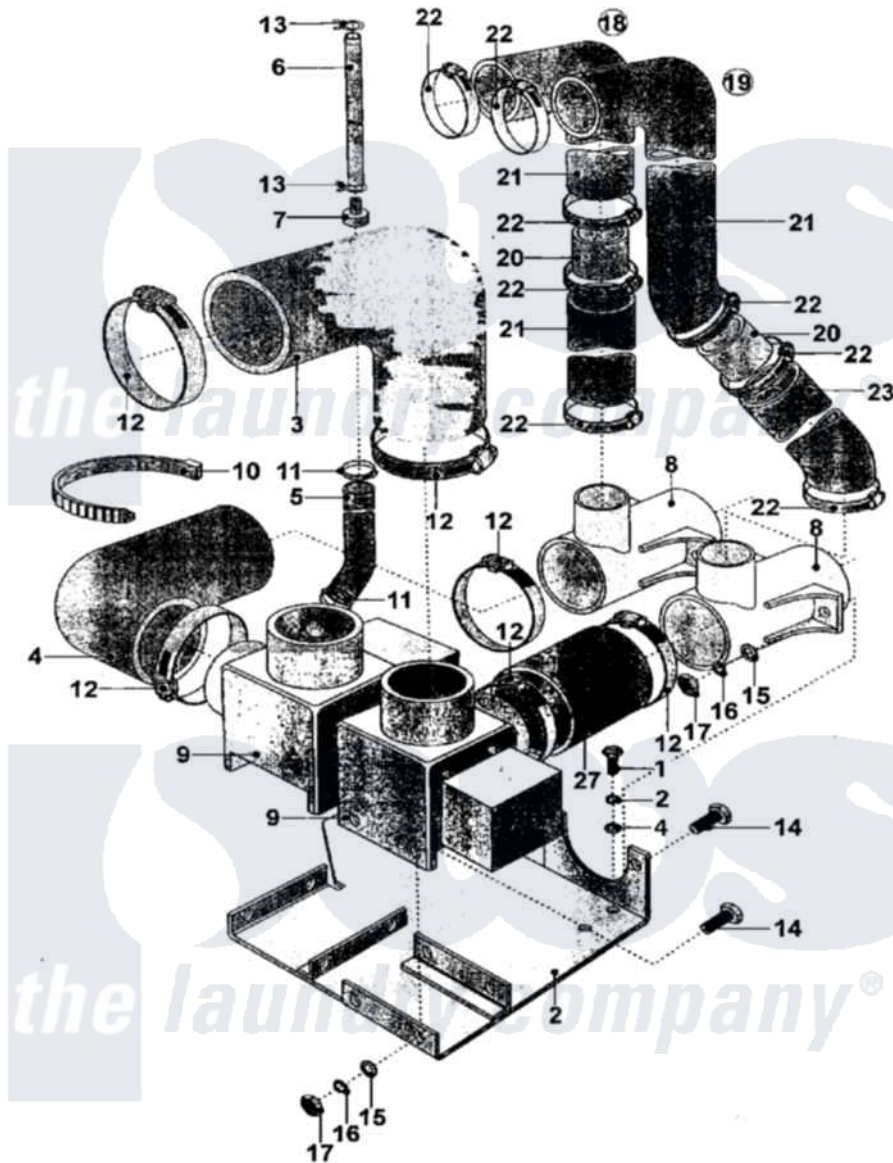

Maytag MFS100PAVS 17 - DRAIN SYSTEM

Maytag [Commercial Maytag MFS100PAVS Washer Parts](#) Parts Diagram 17 - DRAIN SYSTEM
 Click on the part number to view part

Item	Original Part Number	Replaced By	Status	Part Description
001	23002354	23002461		Screw
002	23002357	23002440		Washer, Spring Lock
003	23002822	23002015		Elbow
004	23002282	23001027		Washer
005	23001762	23003035		Elbow
006	23001252			Upper Pressure Switch Hose
007	23001260			Pressure Switch Hose Fitting
008	23001253			Tee, Drain
009	23001244			Valve, Drain
010	23001720			Binder, Cable
011	23001262	616099		Clamp
012	23001258	696392		Hose Clamp
013	23001257	596669		Clamp, Manifold
014	23002475	23001264		Bolt M8x20
015	23002653	23001203		Washer
016	23002358			LOCK WASHER M8

017	23002435	23001266	Nut M8
018	23002824		Hose, Direct
019	23002825		Hose, Bended
020	23002826		Pipe
021	23001760		Hose, Overflow
022	23001750		Ring, Clamp
023	23001251		Lower Overflow Hose