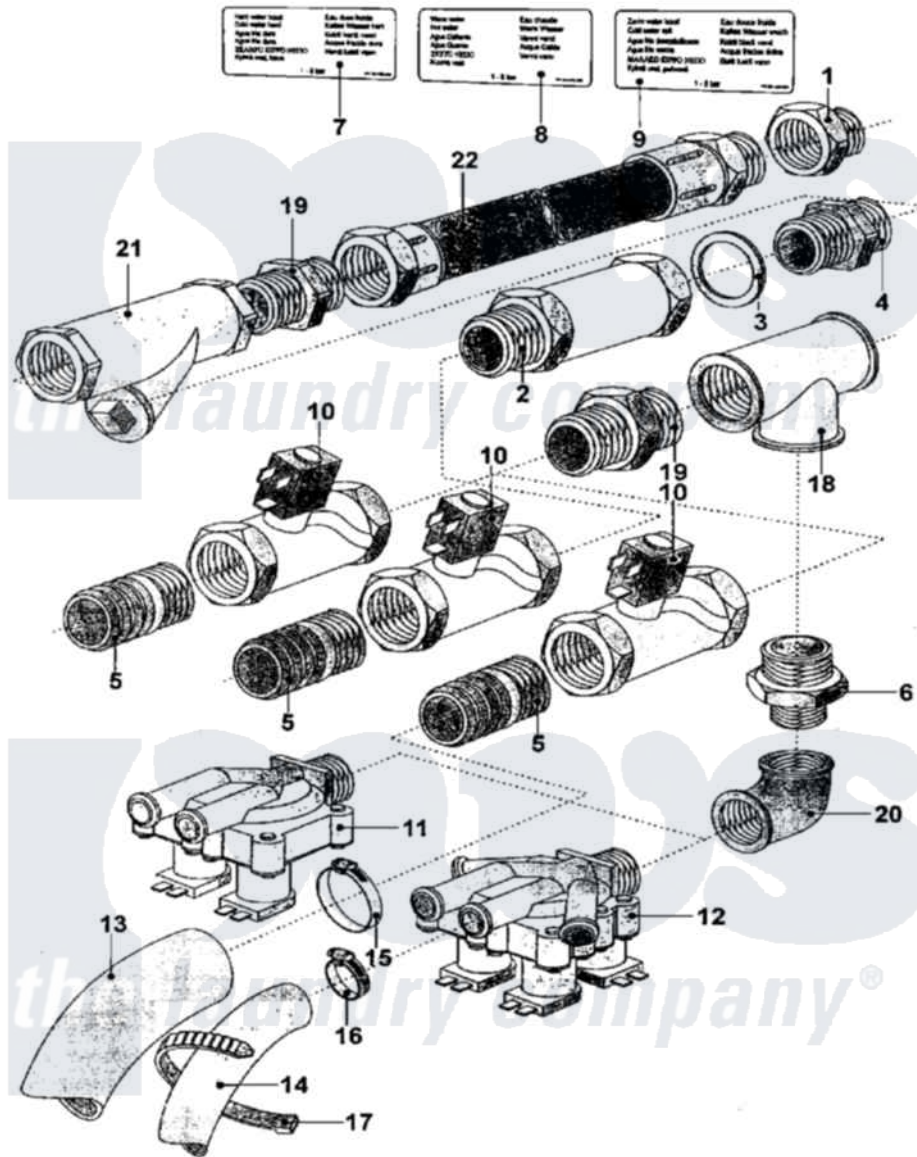

Maytag MFS100PAVS 19 - VALVES

Maytag [Commercial Maytag MFS100PAVS Washer Parts](#) Parts Diagram 19 - VALVES
 Click on the part number to view part

Item	Original Part Number	Replaced By	Status	Part Description
001	23001256	34001289		Clamp, Hose
002	23002757			Extension
003	23002758			Washer
004	23002759			Nipple, Pipe
005	23002760			Ontube
006	23002761			Reducer
007	23001471			Sticker, Cold Soft Water
008	23001469			Sticker, Hot Water
009	NLA		Not Available	STICKER, COLD HARD WATER
010	23002762			Valve
"	23003693			Diaphragm, Valve
"	23003694			Coil, Valve
011	23002070			Valve, Inlet
012	23001755			Valve, Inlet
"	24001121			Kit, Valve Repair
013	23002755			Hose

014	23001507		Waterhose
015	23001261	616099	Clamp
016	23001506	596669	Clamp, Manifold
017	NLA	Not Available	PROTECTION, RUBBER
018	23002069		T-Part
019	23002068		Adapter
020	23001756		Elbow
021	23002156		Filter
022	23002057		Hose, Water Inlet