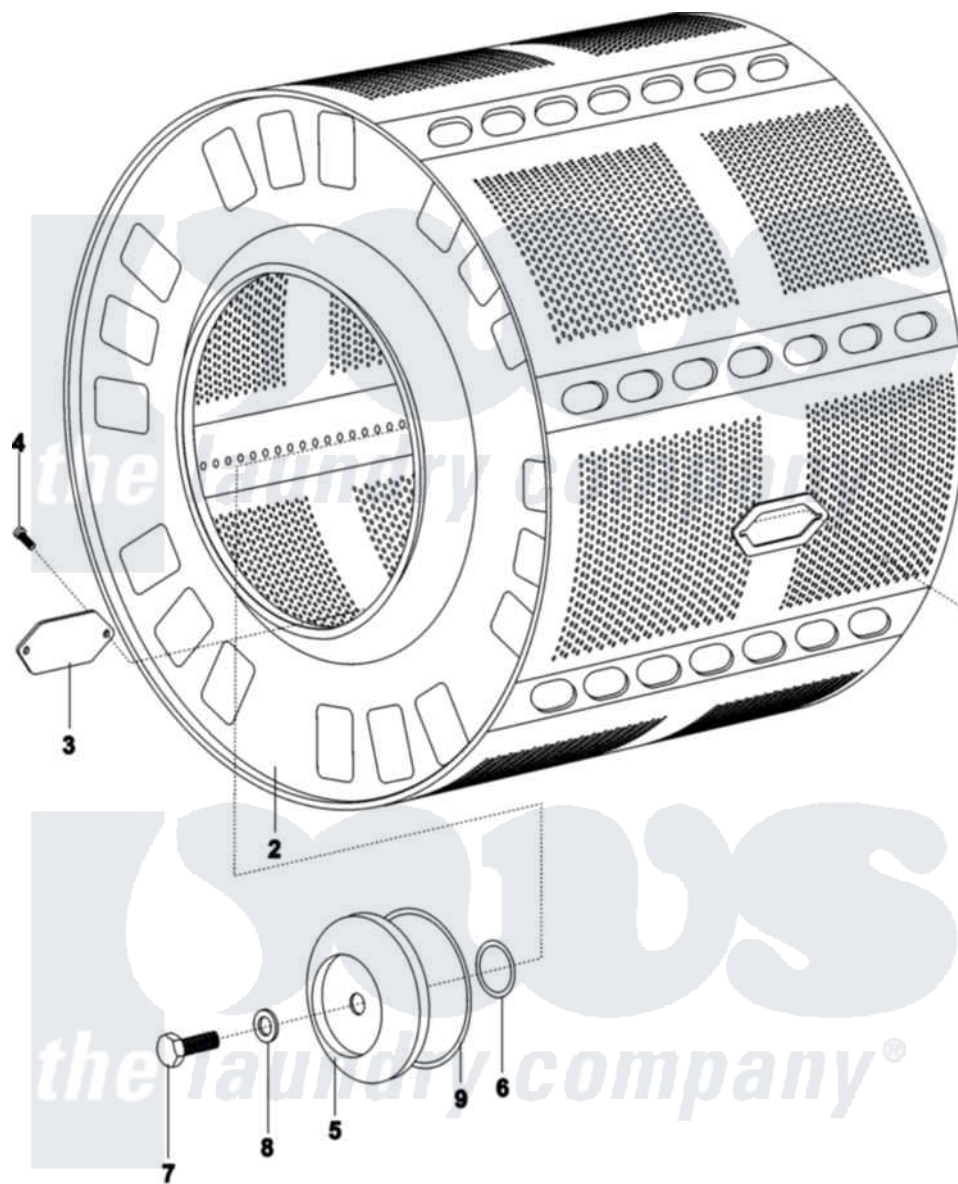

# Maytag MFS100PFVS 05 - DRUM

17-Aug-00  
507 466

Maytag [Commercial Maytag MFS100PFVS Washer Parts](#) Parts Diagram 05 - DRUM  
[Click on the part number to view part](#)

Item	Original Part Number	Replaced By	Status	Part Description
002	<a href="#">23002615</a>			Washing Drum 100LB
"	<a href="#">23002616</a>			Washing Drum 125LB
"	<a href="#">23003189</a>			Washing Drum 80Lb
003	<a href="#">23002259</a>			Cover
004	23002617	<a href="#">23001777</a>		Screw, Drive
005	<a href="#">23002618</a>			Washer
006	<a href="#">23002619</a>			O-Ring
007	<a href="#">23002620</a>			Bolt, 30mm x 80mm, SS
008	<a href="#">23002621</a>			Washer
009	<a href="#">23002622</a>			O-Ring