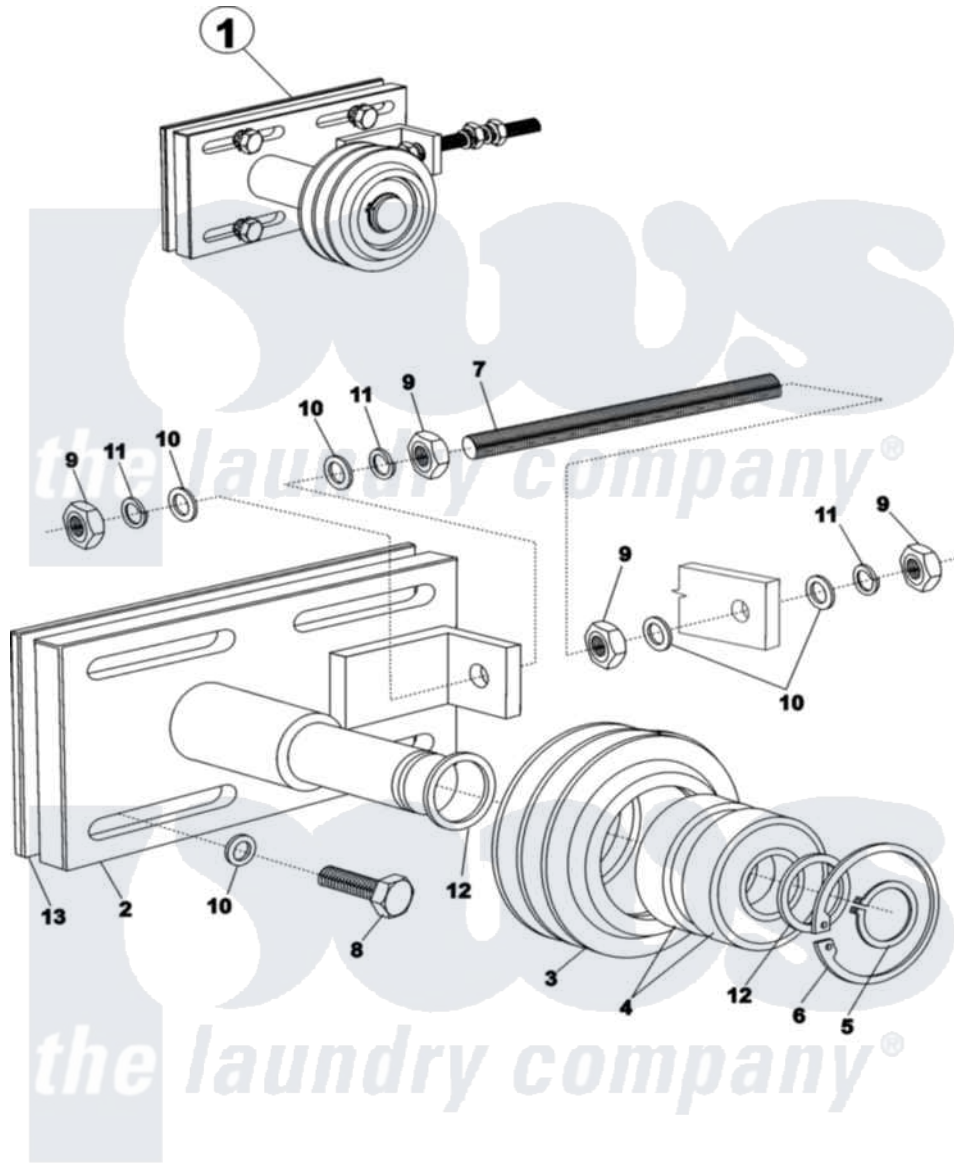

Maytag MFS100PFVS 08 - IDLER

23-Dec-05
507 470A

Maytag [Commercial Maytag MFS100PFVS Washer Parts](#) Parts Diagram 08 - IDLER
Click on the part number to view part

Item	Original Part Number	Replaced By	Status	Part Description
001	23002662			Tension Roller Assembly
"	23003225			Roller, Tension
002	23002663			Tension Roller
003	23002664			Roller
"	23003226			Roller
004	23002665			Bearing 6305-2RS1/C3
005	23003855			Ring, Retaining 25
006	23003856			Ring, Retaining 62
007	23004438			Adjusting Backscrew Tub
008	NLA		Not Available	SCREW (M12X30)
009	23003676			Nut M12
010	23002657	23001292		Washer
011	23002658			Washer
012	NLA		Not Available	WASHER