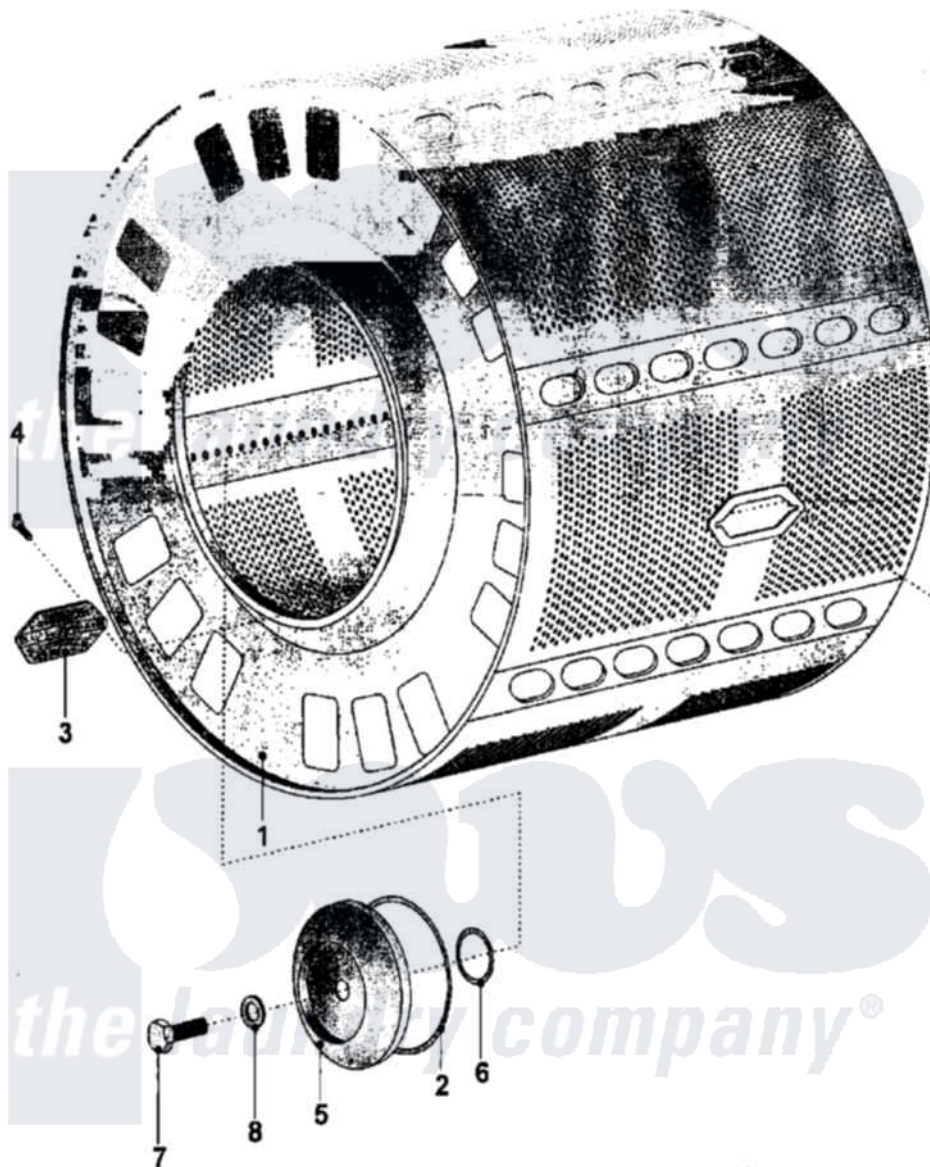

# Maytag MFS125PAVS 05 - DRUM

Maytag [Commercial Maytag MFS125PAVS Washer Parts](#) Parts Diagram 05 - DRUM  
 Click on the part number to view part

Item	Original Part Number	Replaced By	Status	Part Description
001	<a href="#">23002615</a>			Washing Drum 100LB
"	<a href="#">23002616</a>			Washing Drum 125LB
002	<a href="#">23002622</a>			O-Ring
003	<a href="#">23002259</a>			Cover
004	23002617	<a href="#">23001777</a>		Screw, Drive
005	<a href="#">23002618</a>			Washer
006	<a href="#">23002619</a>			O-Ring
007	<a href="#">23002620</a>			Bolt, 30mm x 80mm, SS
008	<a href="#">23002621</a>			Washer