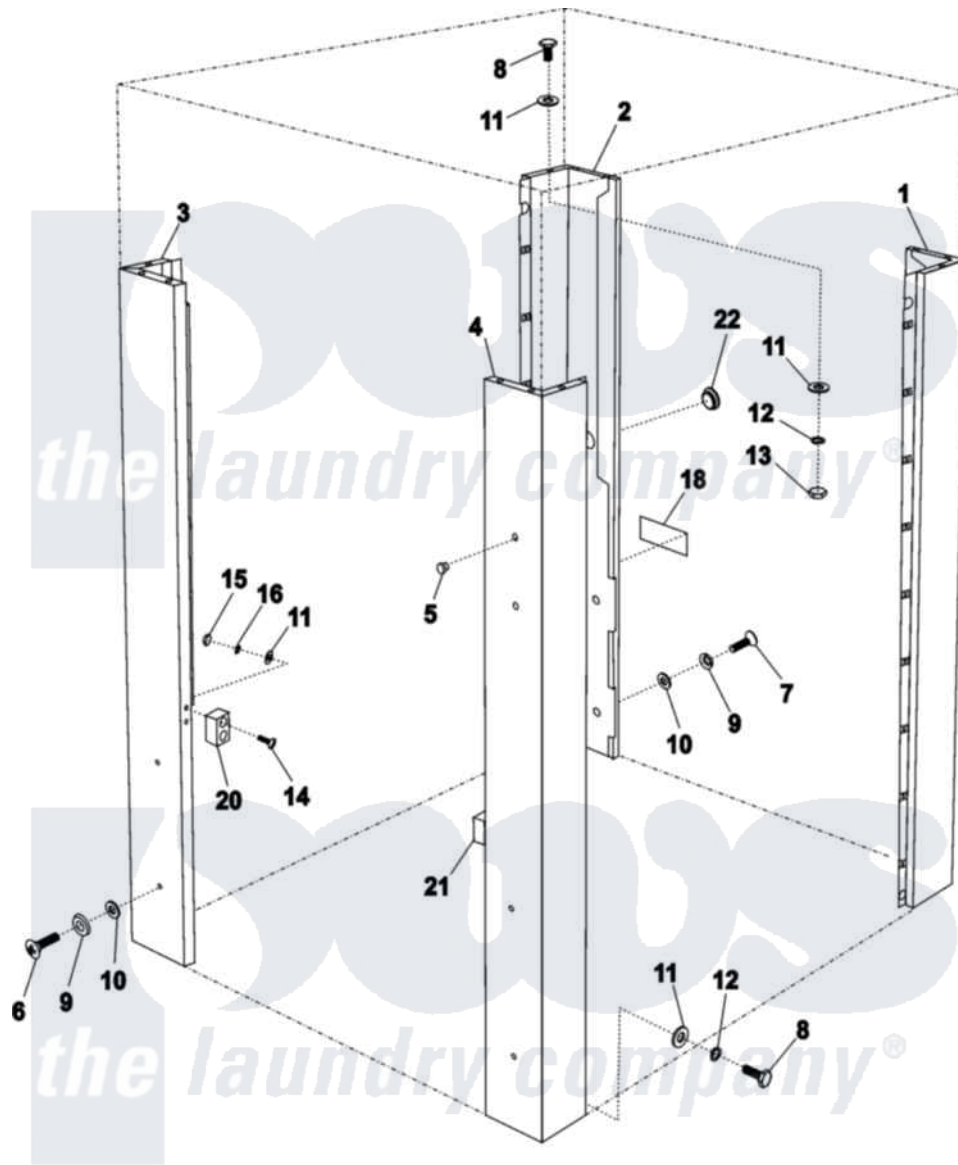

Maytag MFS125PFVS 02 - CABINET

05-Feb-02
507 463B

Maytag [Commercial Maytag MFS125PFVS Washer Parts](#) Parts Diagram 02 - CABINET
Click on the part number to view part

Item	Original Part Number	Replaced By	Status	Part Description
001	23002369			Cover, Right-Rear
002	23002370			Cover, Left-Rear
003	23003918			Cover, Front LH Corner
004	23003919			Cover, Front RH Corner
005	23003371	23002373		End Stop
006	23002374			Screw
007	23002375			Screw
008	NLA		Not Available	SCREW (M6X18)
009	23002457			Washer M6
010	23002458			Washer
011	23003778	23002756		Lockwasher
012	23002138			Washer
013	23002651	23001312		Mut M6
014	23003920			Bolt M6x40
015	23002470		Not Available	WASHER
016	23002440			Washer, Spring Lock

018	23003921	Not Available	LABEL, STEAM
020	23003922		Cube, Left
021	23003923		Cube, Right
022	23001594		Heating Element Hole Plug